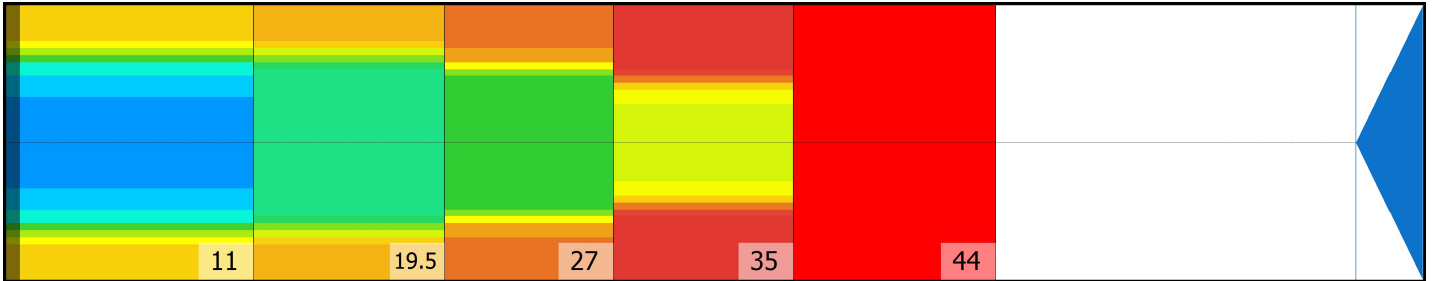

## Zone Configuration

Cleaner Stop

Volume: 22.56

Mode: Clean and Condition

Speed: Quick Clean

Start Cleaner Spray: 0 feet

Start Squeegee: 0 feet

Start Conditioning: 6 Inches

Split Pattern: No

Zone 1	Avg	Ratio	Zone 2	Avg	Ratio	Zone 3	Avg	Ratio	Zone 4	Avg	Ratio
Left	24.00	3.54 : 1	Left	20.20	2.97 : 1	Left	11.00	4.55 : 1	Left	4.00	7.50 : 1
Right	24.00	3.54 : 1	Right	20.20	2.97 : 1	Right	11.00	4.55 : 1	Right	4.00	7.50 : 1
Center	85.00		Center	60.00		Center	50.00		Center	30.00	

Zone 5	Avg	Ratio
Left	0.00	1.00 : 1
Right	0.00	1.00 : 1
Center	0.00	

Volume by Board