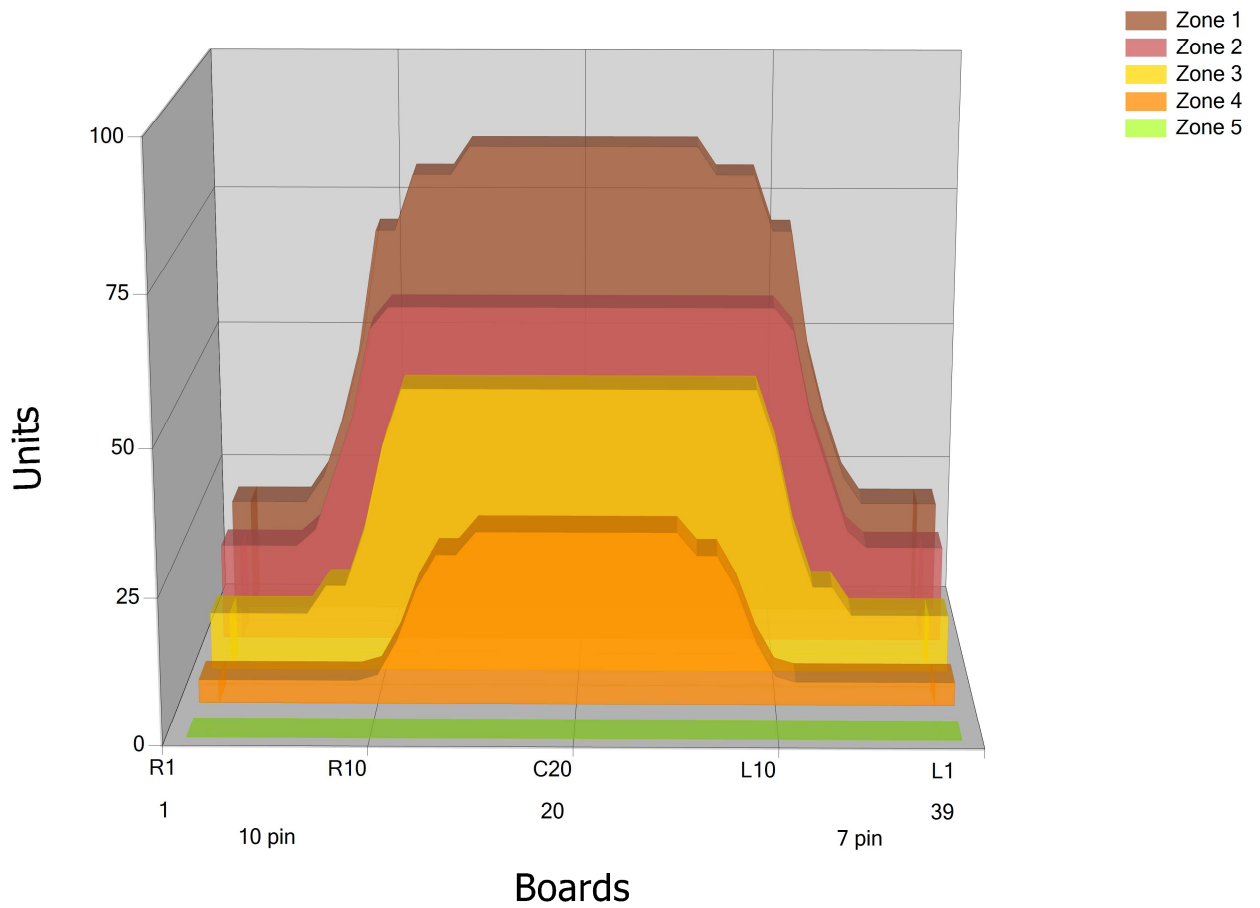

## Zone Configuration

Cleaner Stop

Volume: 22.56

Mode: Clean and Condition

Speed: Quick Clean

Start Cleaner Spray: 0 feet

Start Squeegee: 0 feet

Start Conditioning: 6 Inches

Split Pattern: No

Zone 1	Avg	Ratio	Zone 2	Avg	Ratio	Zone 3	Avg	Ratio	Zone 4	Avg	Ratio
Left	24.00	3.54 : 1	Left	20.20	2.97 : 1	Left	11.00	4.55 : 1	Left	4.00	7.50 : 1
Right	24.00	3.54 : 1	Right	20.20	2.97 : 1	Right	11.00	4.55 : 1	Right	4.00	7.50 : 1
Center	85.00		Center	60.00		Center	50.00		Center	30.00	

Zone 5	Avg	Ratio
Left	0.00	1.00 : 1
Right	0.00	1.00 : 1
Center	0.00	

Volume by Board