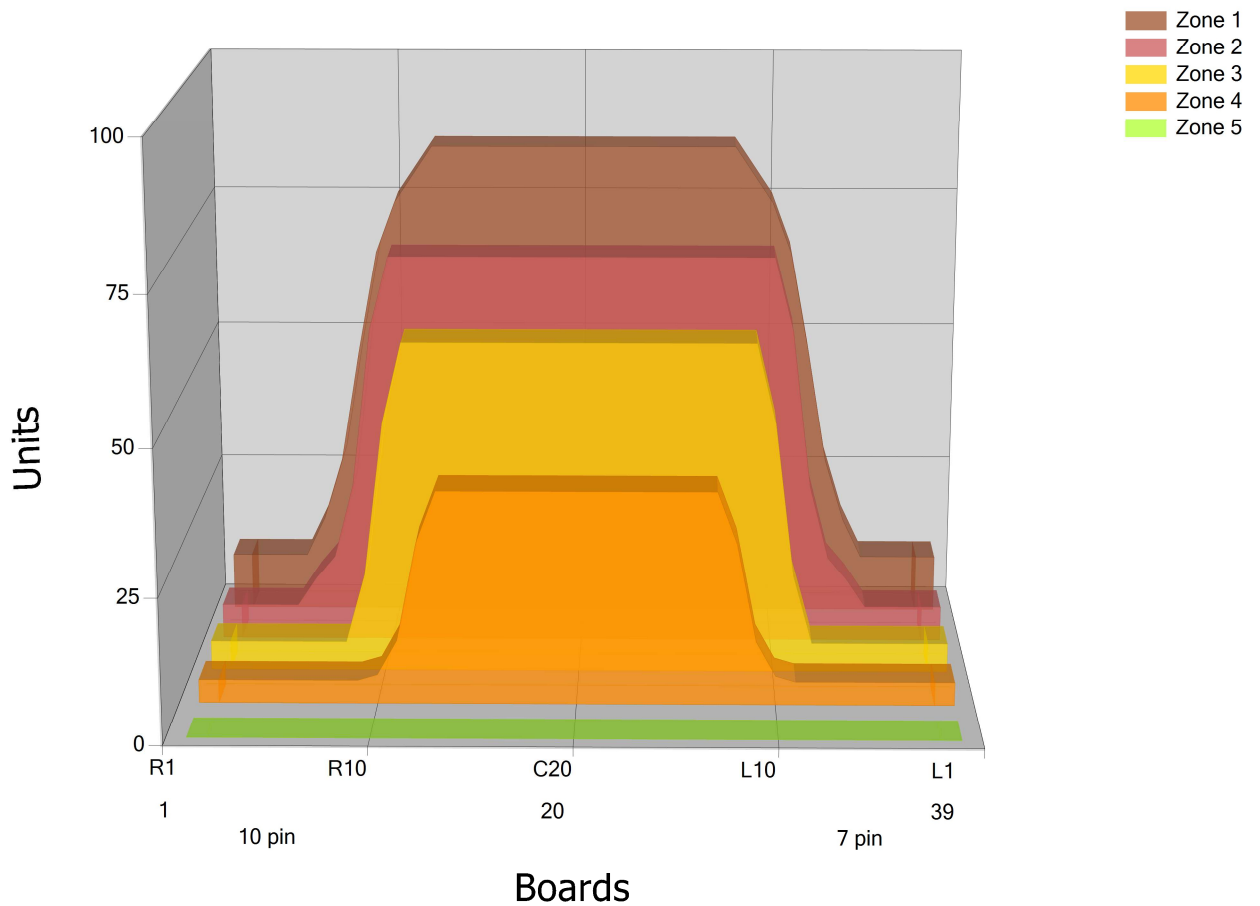

TLN LIIGA 15

Conditioner: Logic

Cleaner: MAX10

Zone Configuration

Cleaner Stop

Volume: 21.56

Mode: Clean and Condition

Speed: Quick Clean

Start Cleaner Spray: 0 feet

Start Squeegee: 0 feet

Start Conditioning: 6 Inches

Split Pattern: No

Zone 1	Avg	Ratio	Zone 2	Avg	Ratio	Zone 3	Avg	Ratio	Zone 4	Avg	Ratio
Left	15.00	5.67 : 1	Left	8.80	7.84 : 1	Left	5.00	11.60 : 1	Left	4.00	9.25 : 1
Right	15.00	5.67 : 1	Right	8.80	7.84 : 1	Right	5.00	11.60 : 1	Right	4.00	9.25 : 1
Center	85.00		Center	69.00		Center	58.00		Center	37.00	
Zone 5	Avg	Ratio									
Left	0.00	1.00 : 1									
Right	0.00	1.00 : 1									
Center	0.00										

Volume by Board