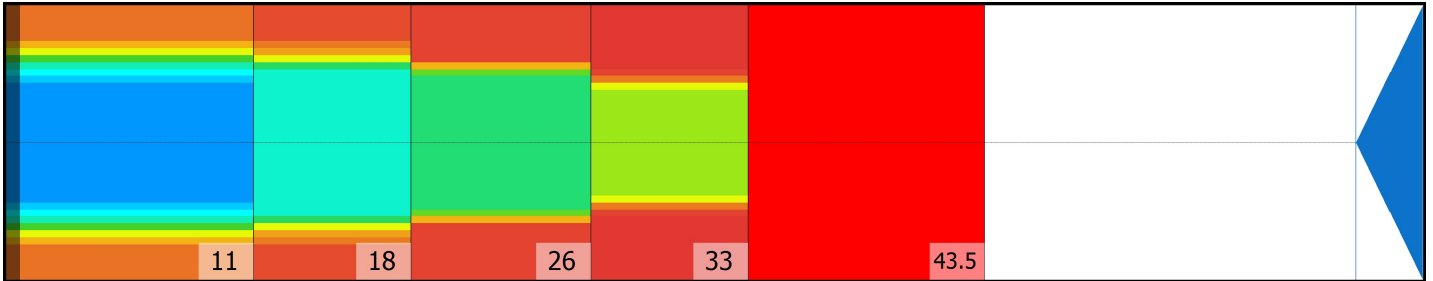

TLN LIIGA 15

Conditioner: Logic

Cleaner: MAX10

Zone Configuration

Cleaner Stop

Volume: 21.56

Mode: Clean and Condition

Speed: Quick Clean

Start Cleaner Spray: 0 feet

Start Squeegee: 0 feet

Start Conditioning: 6 Inches

Split Pattern: No

Zone 1	Avg	Ratio	Zone 2	Avg	Ratio	Zone 3	Avg	Ratio	Zone 4	Avg	Ratio
Left	15.00	5.67 : 1	Left	8.80	7.84 : 1	Left	5.00	11.60 : 1	Left	4.00	9.25 : 1
Right	15.00	5.67 : 1	Right	8.80	7.84 : 1	Right	5.00	11.60 : 1	Right	4.00	9.25 : 1
Center	85.00		Center	69.00		Center	58.00		Center	37.00	
Zone 5	Avg	Ratio									
Left	0.00	1.00 : 1									
Right	0.00	1.00 : 1									
Center	0.00										