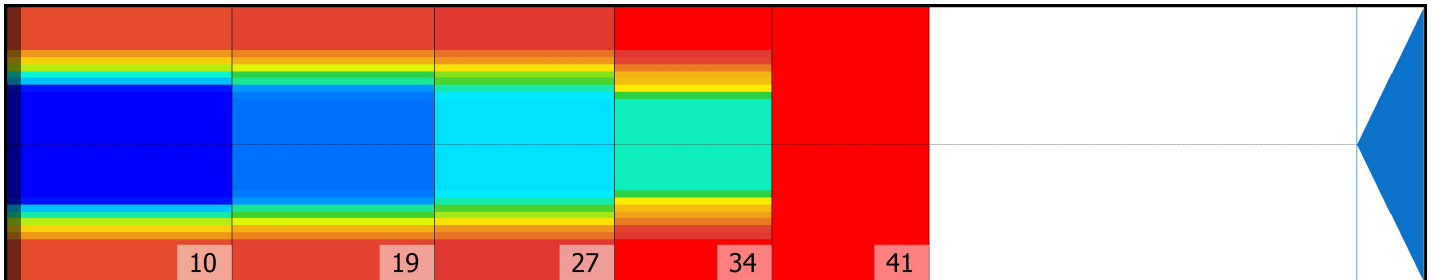

2015 IL BOYS

Conditioner:

Cleaner:

Zone Configuration

Cleaner Stop

Volume: 25.1

Mode: Clean and Condition

Speed: Max Clean

Start Cleaner Spray: 0 feet

Start Squeegee: 0 feet

Start Conditioning: 6 Inches

Split Pattern: No

Zone 1	Avg	Ratio	Zone 2	Avg	Ratio	Zone 3	Avg	Ratio	Zone 4	Avg	Ratio
Left	7.60	13.16 : 1	Left	6.40	13.91 : 1	Left	5.20	15.00 : 1	Left	1.60	41.88 : 1
Right	7.60	13.16 : 1	Right	6.40	13.91 : 1	Right	5.20	15.00 : 1	Right	1.60	41.88 : 1
Center	100.00		Center	89.00		Center	78.00		Center	67.00	

Zone 5	Avg	Ratio
Left	0.00	1.00 : 1
Right	0.00	1.00 : 1
Center	0.00	

Volume by Board