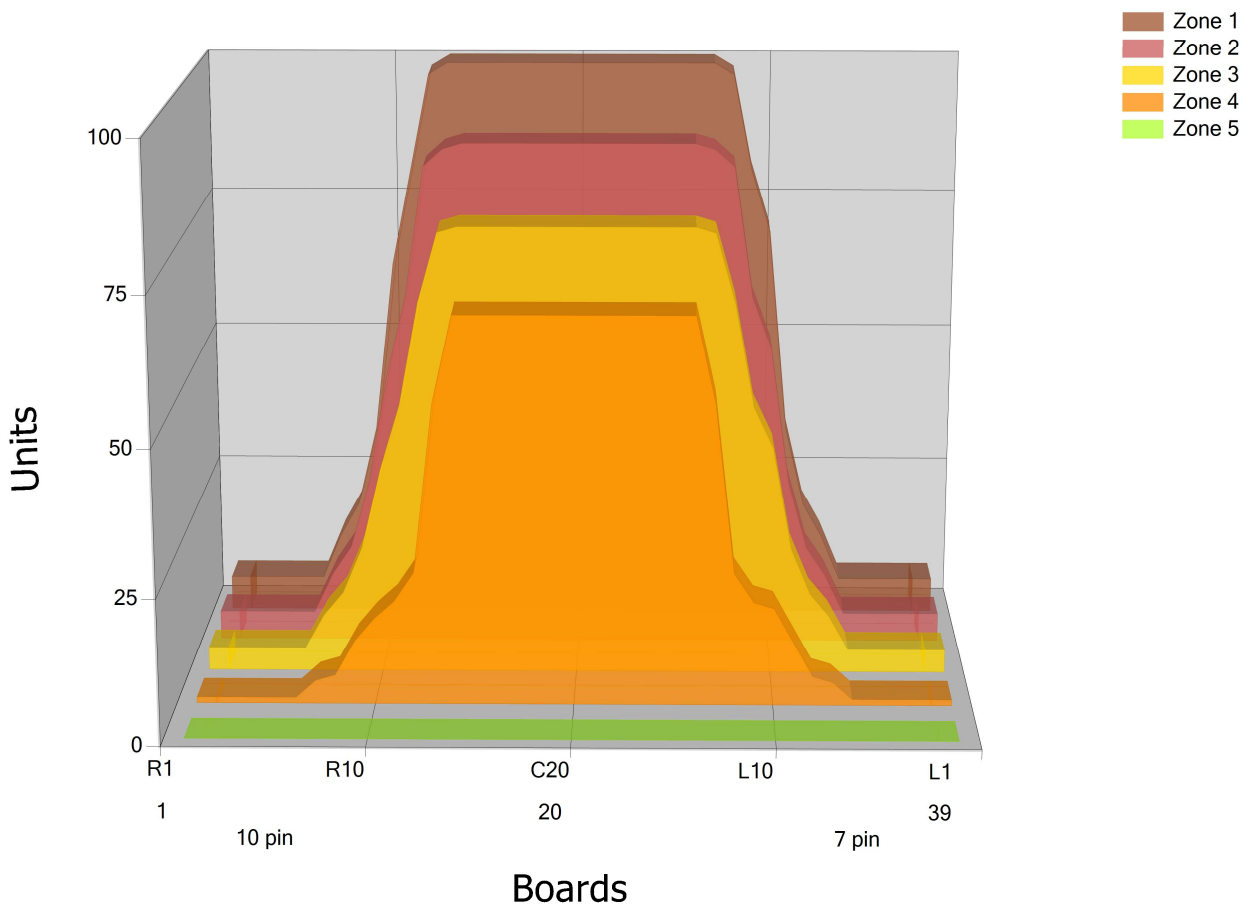

2015 IL BOYS

Conditioner:

Cleaner:

Zone Configuration

Cleaner Stop

Volume: 25.1

Mode: Clean and Condition

Speed: Max Clean

Start Cleaner Spray: 0 feet

Start Squeegee: 0 feet

Start Conditioning: 6 Inches

Split Pattern: No

Zone 1	Avg	Ratio	Zone 2	Avg	Ratio	Zone 3	Avg	Ratio	Zone 4	Avg	Ratio
Left	7.60	13.16 : 1	Left	6.40	13.91 : 1	Left	5.20	15.00 : 1	Left	1.60	41.88 : 1
Right	7.60	13.16 : 1	Right	6.40	13.91 : 1	Right	5.20	15.00 : 1	Right	1.60	41.88 : 1
Center	100.00		Center	89.00		Center	78.00		Center	67.00	

Zone 5	Avg	Ratio
Left	0.00	1.00 : 1
Right	0.00	1.00 : 1
Center	0.00	

Volume by Board