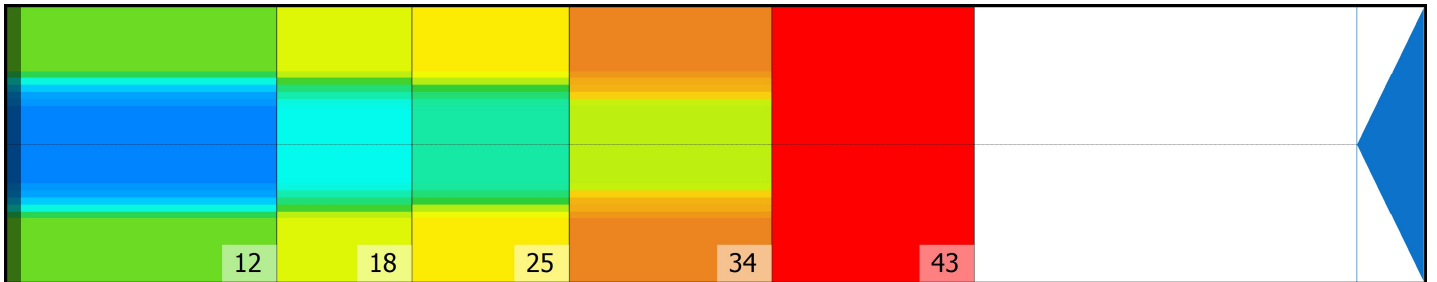

HJORTEN

Conditioner:

Cleaner:

Zone Configuration

Cleaner Stop

Volume: 24.77

Mode: Clean and Condition

Speed: Max Clean

Start Cleaner Spray: 0 feet

Start Squeegee: 0 feet

Start Conditioning: 6 Inches

Split Pattern: No

Zone 1	Avg	Ratio	Zone 2	Avg	Ratio	Zone 3	Avg	Ratio	Zone 4	Avg	Ratio
Left	43.00	2.02 : 1	Left	29.00	2.52 : 1	Left	23.00	2.78 : 1	Left	12.00	2.75 : 1
Right	43.00	2.02 : 1	Right	29.00	2.52 : 1	Right	23.00	2.78 : 1	Right	12.00	2.75 : 1
Center	87.00		Center	73.00		Center	64.00		Center	33.00	

Zone 5	Avg	Ratio
Left	0.00	1.00 : 1
Right	0.00	1.00 : 1
Center	0.00	

Volume by Board