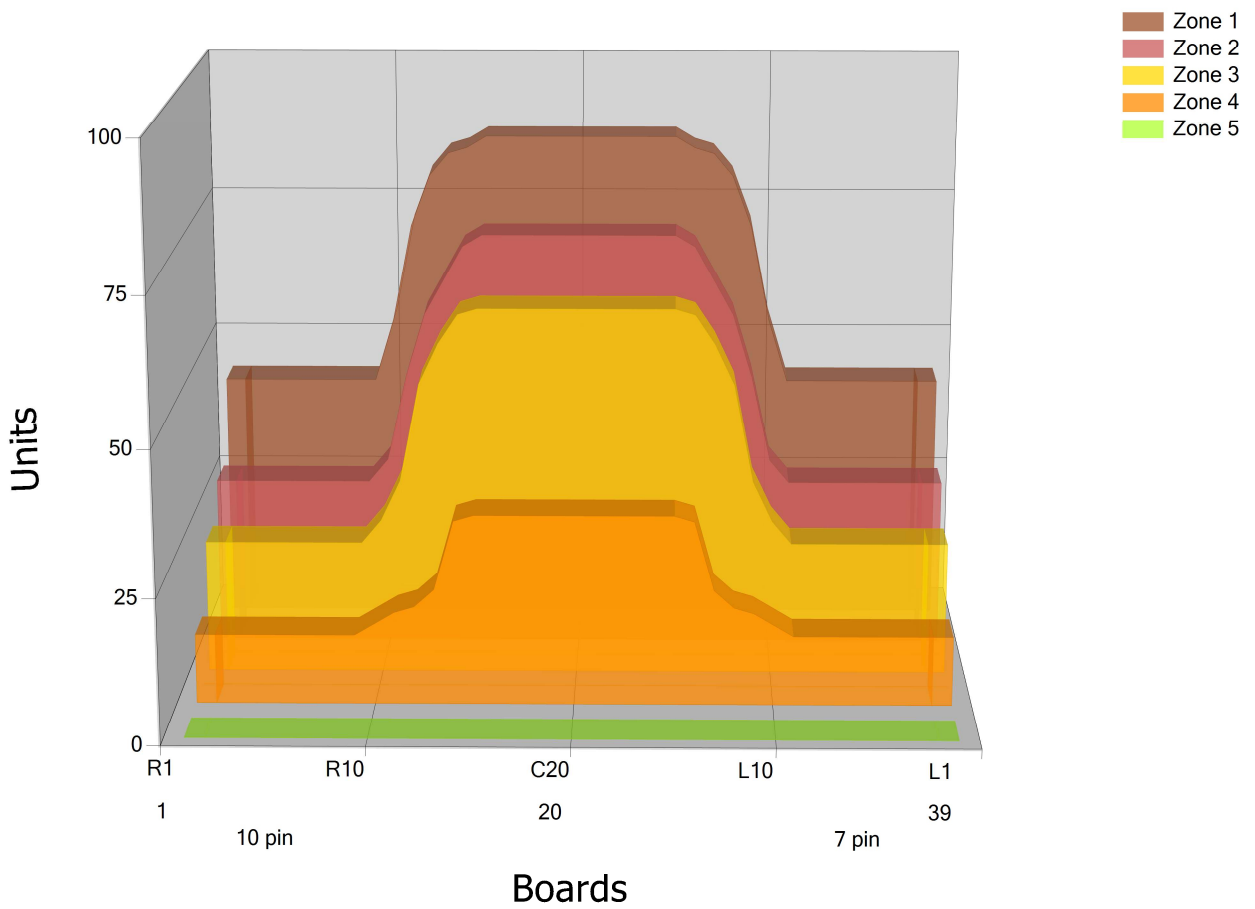

HJORTEN

Conditioner:

Cleaner:

Zone Configuration

Cleaner Stop

Volume: 24.77

Mode: Clean and Condition

Speed: Max Clean

Start Cleaner Spray: 0 feet

Start Squeegee: 0 feet

Start Conditioning: 6 Inches

Split Pattern: No

Zone 1	Avg	Ratio	Zone 2	Avg	Ratio	Zone 3	Avg	Ratio	Zone 4	Avg	Ratio
Left	43.00	2.02 : 1	Left	29.00	2.52 : 1	Left	23.00	2.78 : 1	Left	12.00	2.75 : 1
Right	43.00	2.02 : 1	Right	29.00	2.52 : 1	Right	23.00	2.78 : 1	Right	12.00	2.75 : 1
Center	87.00		Center	73.00		Center	64.00		Center	33.00	

Zone 5	Avg	Ratio
Left	0.00	1.00 : 1
Right	0.00	1.00 : 1
Center	0.00	

Volume by Board