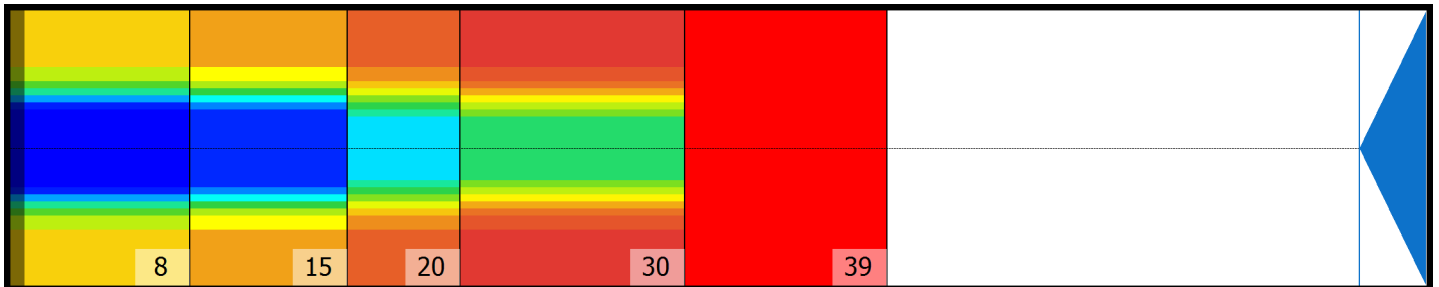

## Zone Configuration

Cleaner Stop

Volume: 18.97

Mode: Clean and Condition

Speed: Max Clean

Start Cleaner Spray: 0 feet

Start Squeegee: 0 feet

Start Conditioning: 6 Inches

Split Pattern: No

Zone 1	Avg	Ratio	Zone 2	Avg	Ratio	Zone 3	Avg	Ratio	Zone 4	Avg	Ratio
Left	20.00	5.00 : 1	Left	15.00	6.40 : 1	Left	8.00	9.75 : 1	Left	4.00	14.25 : 1
Right	20.00	5.00 : 1	Right	15.00	6.40 : 1	Right	8.00	9.75 : 1	Right	4.00	14.25 : 1
Center	100.00		Center	96.00		Center	78.00		Center	57.00	

Zone 5	Avg	Ratio
Left	1.00	1.00 : 1
Right	1.00	1.00 : 1
Center	1.00	

Volume by Board