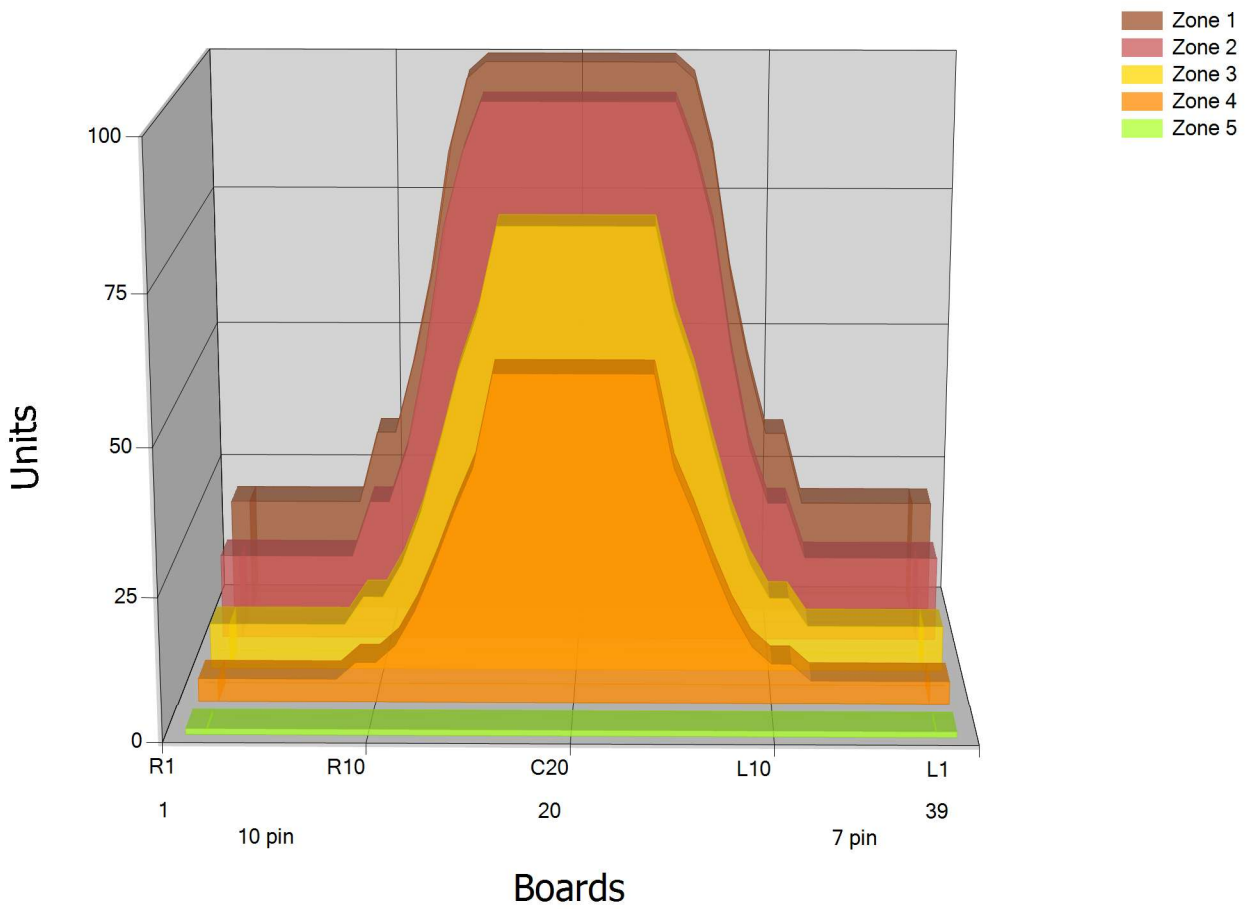

# WHITE 3

Conditioner:

Cleaner:

## Zone Configuration

Cleaner Stop

Volume: 18.97

Mode: Clean and Condition

Speed: Max Clean

Start Cleaner Spray: 0 feet

Start Squeegee: 0 feet

Start Conditioning: 6 Inches

Split Pattern: No

Zone 1	Avg	Ratio	Zone 2	Avg	Ratio	Zone 3	Avg	Ratio	Zone 4	Avg	Ratio
Left	20.00	5.00 : 1	Left	15.00	6.40 : 1	Left	8.00	9.75 : 1	Left	4.00	14.25 : 1
Right	20.00	5.00 : 1	Right	15.00	6.40 : 1	Right	8.00	9.75 : 1	Right	4.00	14.25 : 1
Center	100.00		Center	96.00		Center	78.00		Center	57.00	

Zone 5	Avg	Ratio
Left	1.00	1.00 : 1
Right	1.00	1.00 : 1
Center	1.00	

Volume by Board