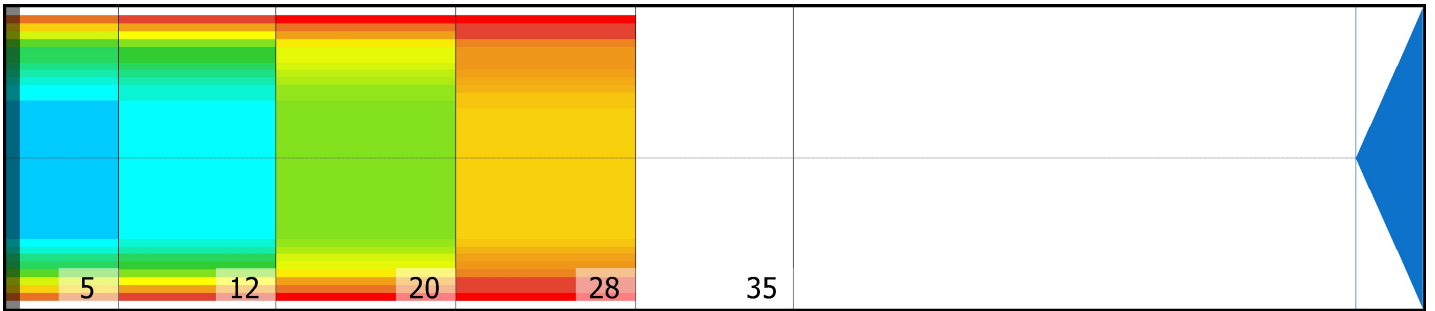

CHEETAH

Conditioner:

Cleaner:

Zone Configuration

Cleaner Transition

Mode: Clean and Condition

Speed: Quick Clean

Start Cleaner Spray: 0 Feet

Start Squeegee: 0 Feet

Start Conditioning: 6 Inches

Split Pattern: No

Zone 1	Avg	Ratio	Zone 2	Avg	Ratio
Left	41.0	2.0 : 1	Left	36.0	2.1 : 1
Right	42.0	2.0 : 1	Right	37.0	2.1 : 1
Center	80.0		Center	75.0	

Zone 3	Avg	Ratio	Zone 4	Avg	Ratio
Left	20.8	1.9 : 1	Left	10.0	2.0 : 1
Right	21.2	1.9 : 1	Right	10.2	2.0 : 1
Center	40.0		Center	20.0	

Zone 5	Avg	Ratio
Left	0.0	1.0 : 1
Right	0.0	1.0 : 1
Center	0.0	