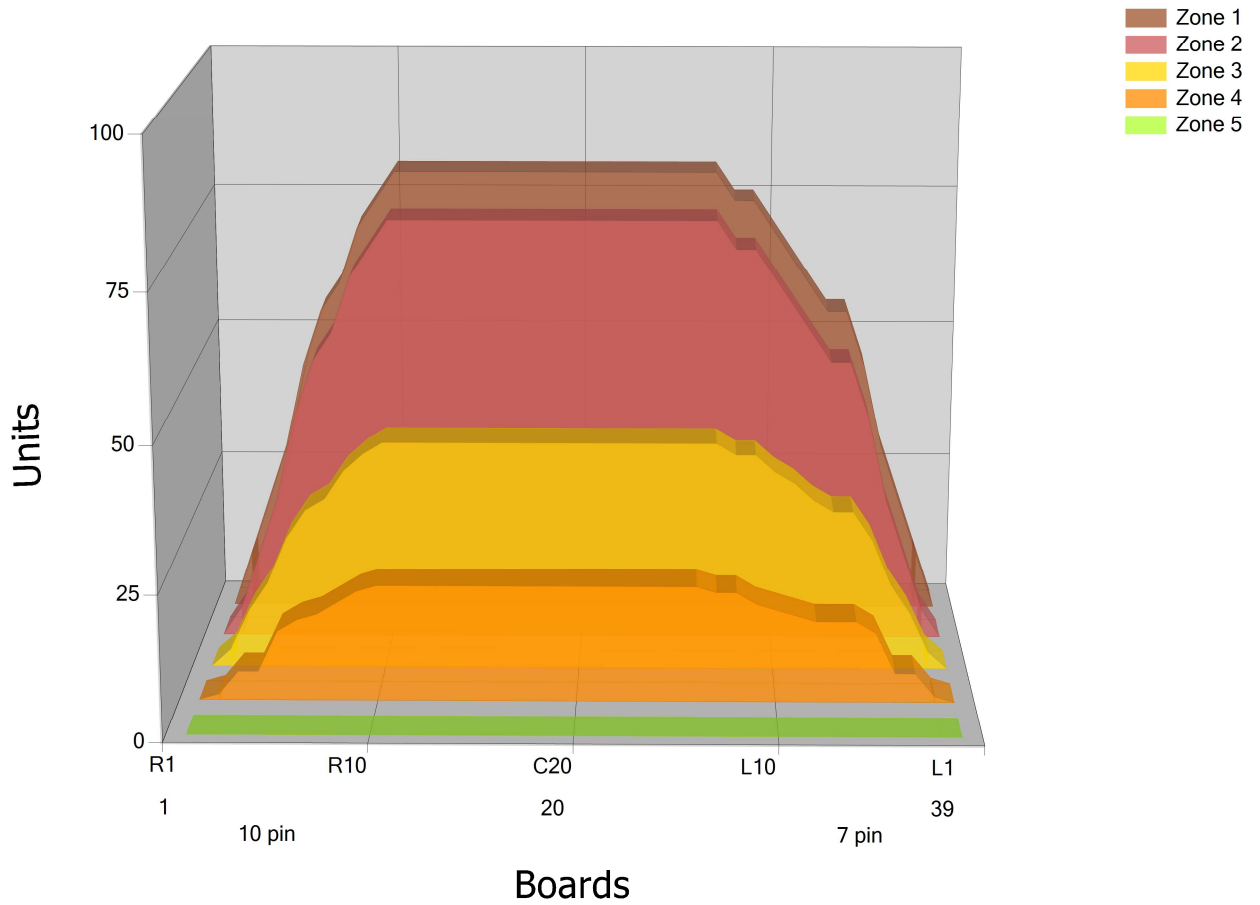

CHEETAH

Conditioner:

Cleaner:

Zone Configuration

Cleaner Transition

Mode: Clean and Condition

Speed: Quick Clean

Start Cleaner Spray: 0 Feet

Start Squeegee: 0 Feet

Start Conditioning: 6 Inches

Split Pattern: No

Zone 1	Avg	Ratio	Zone 2	Avg	Ratio
Left	41.0	2.0 : 1	Left	36.0	2.1 : 1
Right	42.0	2.0 : 1	Right	37.0	2.1 : 1
Center	80.0		Center	75.0	

Zone 3	Avg	Ratio	Zone 4	Avg	Ratio
Left	20.8	1.9 : 1	Left	10.0	2.0 : 1
Right	21.2	1.9 : 1	Right	10.2	2.0 : 1
Center	40.0		Center	20.0	

Zone 5	Avg	Ratio
Left	0.0	1.0 : 1
Right	0.0	1.0 : 1
Center	0.0	