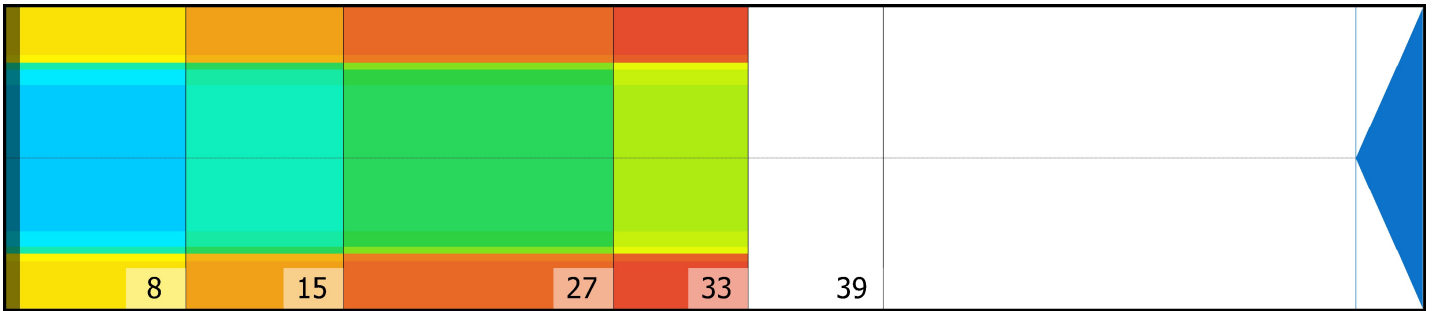

## Zone Configuration

Cleaner Transition

Mode: Clean and Condition

Speed: Quick Clean

Start Cleaner Spray: 0 Feet

Start Squeegee: 0 Feet

Start Conditioning: 6 Inches

Split Pattern: No

Zone 1	Avg	Ratio	Zone 2	Avg	Ratio
Left	22.4	3.6 : 1	Left	15.4	4.4 : 1
Right	22.4	3.6 : 1	Right	15.4	4.4 : 1
Center	80.0		Center	67.0	

Zone 3	Avg	Ratio	Zone 4	Avg	Ratio
Left	9.4	5.9 : 1	Left	6.4	5.5 : 1
Right	9.4	5.9 : 1	Right	6.4	5.5 : 1
Center	55.0		Center	35.0	

Zone 5	Avg	Ratio
Left	0.0	1.0 : 1
Right	0.0	1.0 : 1
Center	0.0	