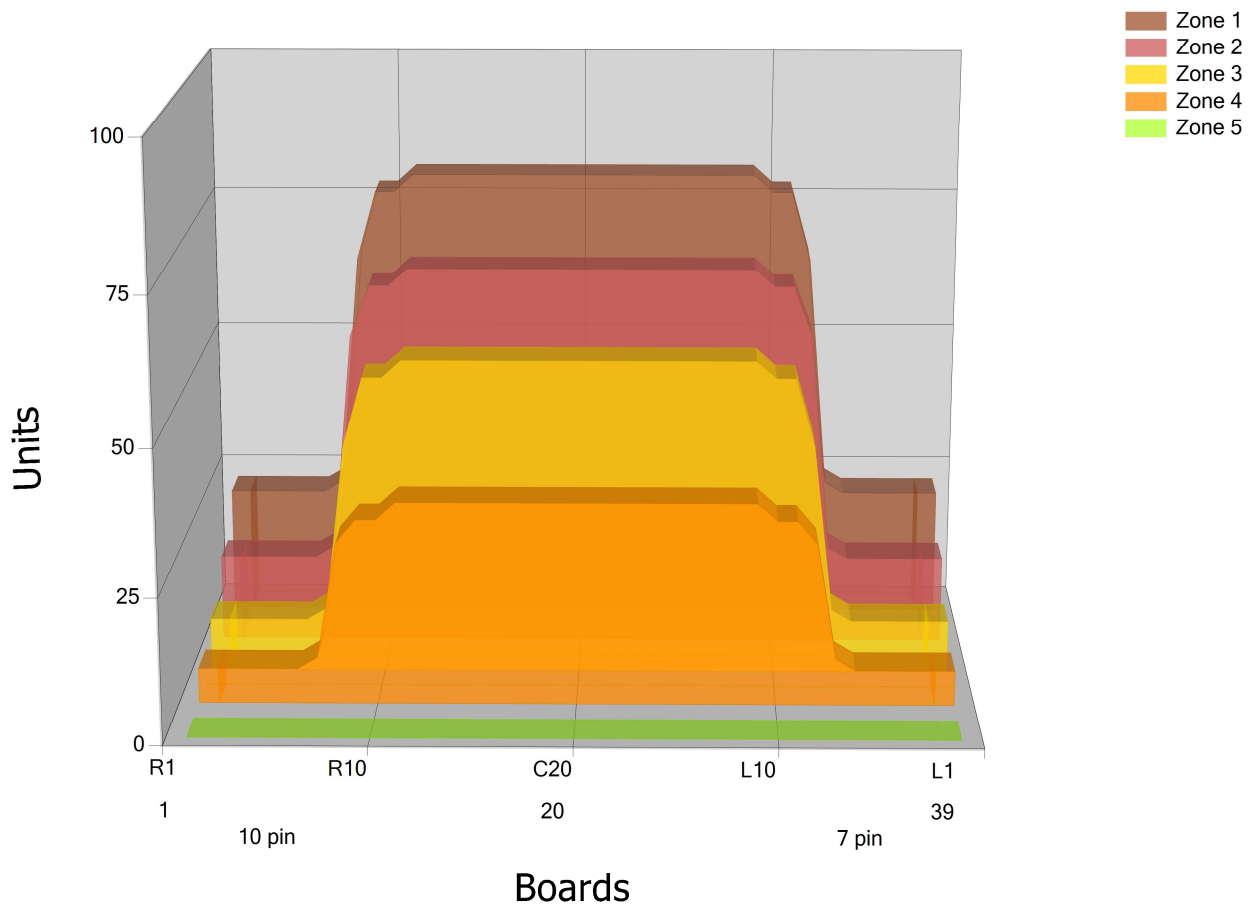

# SCORE KING

Conditioner:

Cleaner:

## Zone Configuration

Cleaner Transition

Mode: Clean and Condition

Speed: Quick Clean

Start Cleaner Spray: 0 Feet

Start Squeegee: 0 Feet

Start Conditioning: 6 Inches

Split Pattern: No

Zone 1	Avg	Ratio	Zone 2	Avg	Ratio
Left	22.4	3.6 : 1	Left	15.4	4.4 : 1
Right	22.4	3.6 : 1	Right	15.4	4.4 : 1
Center	80.0		Center	67.0	

Zone 3	Avg	Ratio	Zone 4	Avg	Ratio
Left	9.4	5.9 : 1	Left	6.4	5.5 : 1
Right	9.4	5.9 : 1	Right	6.4	5.5 : 1
Center	55.0		Center	35.0	

Zone 5	Avg	Ratio
Left	0.0	1.0 : 1
Right	0.0	1.0 : 1
Center	0.0	