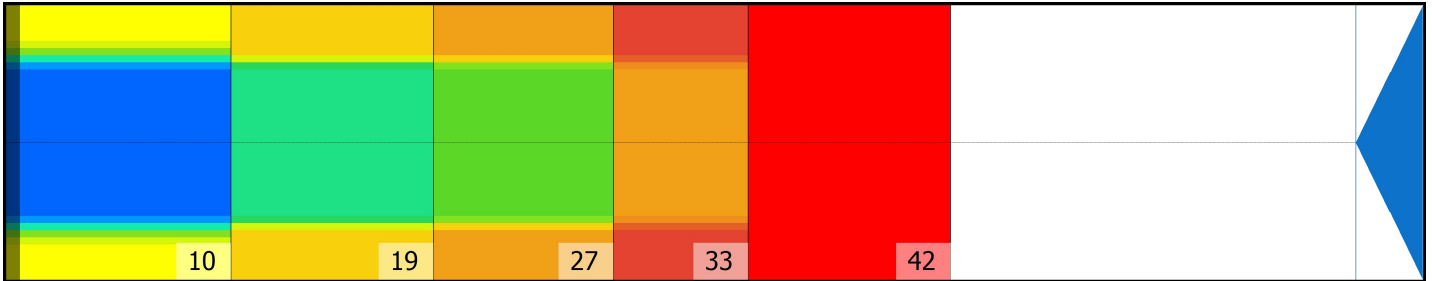

# LOHE 2

Conditioner: Connect

Cleaner: MAX10

## Zone Configuration

Cleaner Stop

Volume: 22.61

Mode: Clean and Condition

Speed: Quick Clean

Start Cleaner Spray: 0 feet

Start Squeegee: 0 feet

Start Conditioning: 6 Inches

Split Pattern: No

Zone 1	Avg	Ratio	Zone 2	Avg	Ratio	Zone 3	Avg	Ratio	Zone 4	Avg	Ratio
Left	29.00	3.10 : 1	Left	20.00	3.00 : 1	Left	15.00	3.00 : 1	Left	5.00	3.00 : 1
Right	29.00	3.10 : 1	Right	20.00	3.00 : 1	Right	15.00	3.00 : 1	Right	5.00	3.00 : 1
Center	90.00		Center	60.00		Center	45.00		Center	15.00	
Zone 5	Avg	Ratio									
Left	1.00	1.00 : 1									
Right	1.00	1.00 : 1									
Center	1.00										