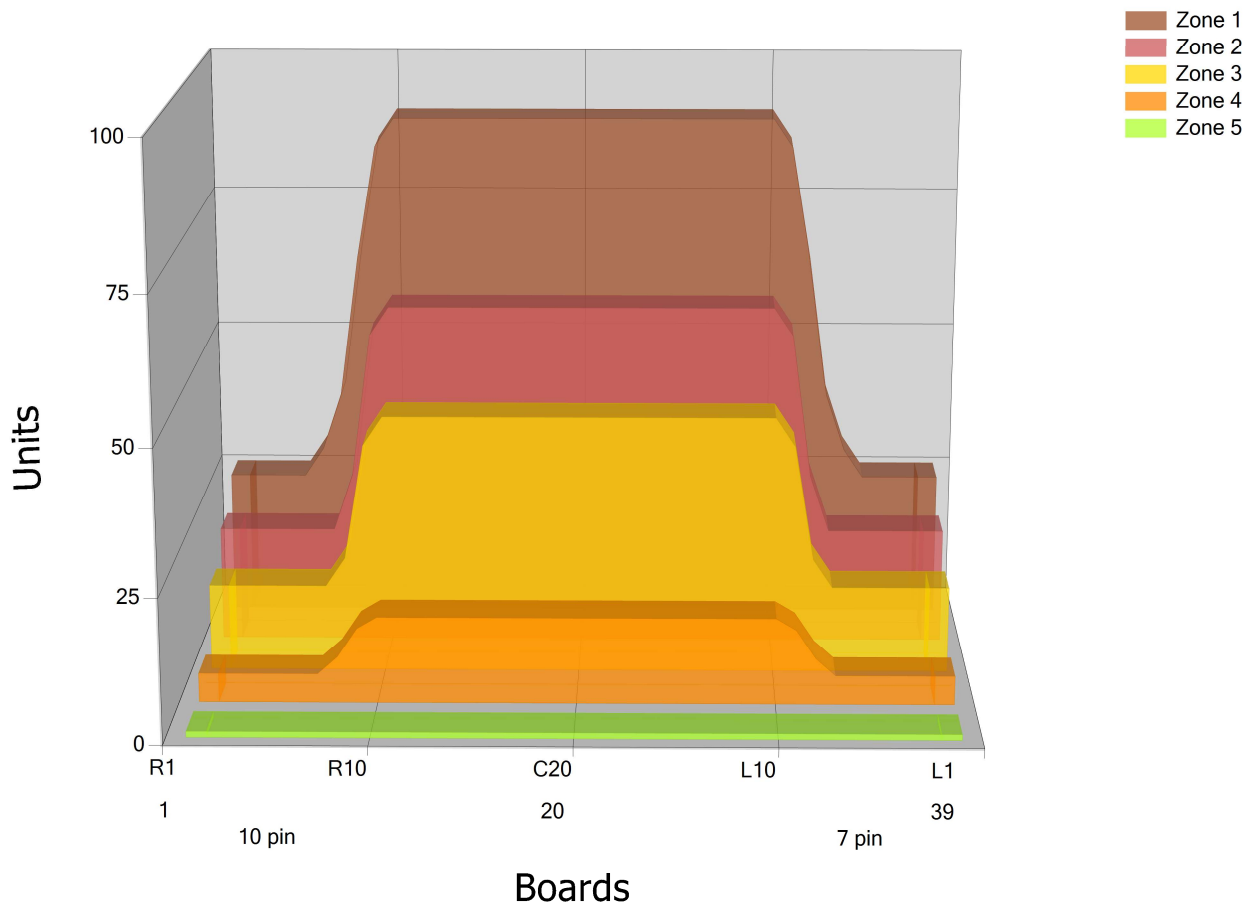

# LOHE 2

Conditioner: Connect

Cleaner: MAX10

## Zone Configuration

Cleaner Stop

Volume: 22.61

Mode: Clean and Condition

Speed: Quick Clean

Start Cleaner Spray: 0 feet

Start Squeegee: 0 feet

Start Conditioning: 6 Inches

Split Pattern: No

Zone 1	Avg	Ratio	Zone 2	Avg	Ratio	Zone 3	Avg	Ratio	Zone 4	Avg	Ratio
Left	29.00	3.10 : 1	Left	20.00	3.00 : 1	Left	15.00	3.00 : 1	Left	5.00	3.00 : 1
Right	29.00	3.10 : 1	Right	20.00	3.00 : 1	Right	15.00	3.00 : 1	Right	5.00	3.00 : 1
Center	90.00		Center	60.00		Center	45.00		Center	15.00	
Zone 5	Avg	Ratio									
Left	1.00	1.00 : 1									
Right	1.00	1.00 : 1									
Center	1.00										

Volume by Board