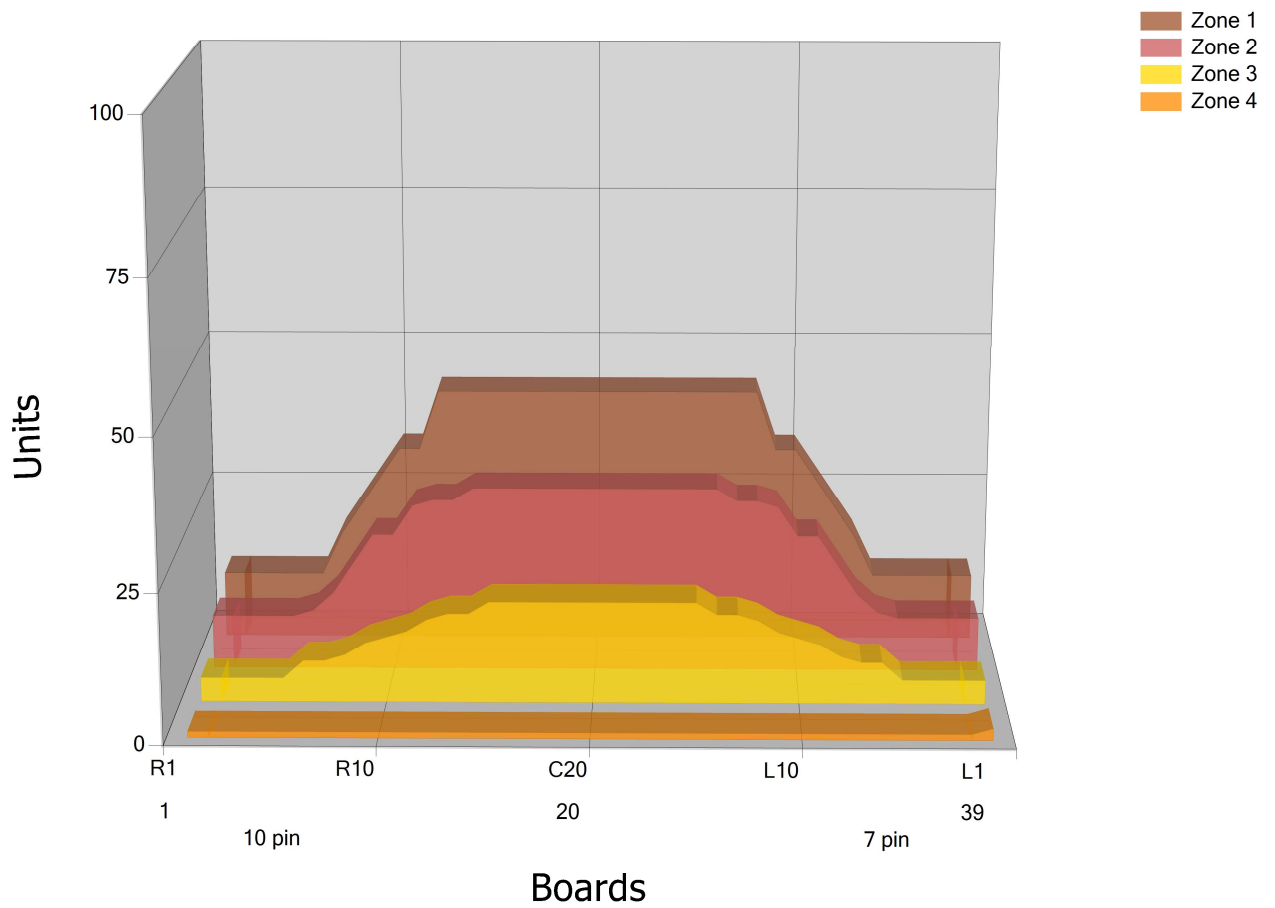

HOUSE 3

Conditioner:

Cleaner:

Zone Configuration

Cleaner Transition

Mode: Clean and Condition

Speed: Quick Clean

Start Cleaner Spray: 0 Feet

Start Squeegee: 0 Feet

Start Conditioning: 12 Inches

Split Pattern: No

Zone 1	Avg	Ratio	Zone 2	Avg	Ratio
Left	12.4	3.5 : 1	Left	10.0	3.1 : 1
Right	12.4	3.5 : 1	Right	10.0	3.1 : 1
Center	43.0		Center	31.0	

Zone 3	Avg	Ratio	Zone 4	Avg	Ratio
Left	5.2	3.3 : 1	Left	1.0	1.0 : 1
Right	5.2	3.3 : 1	Right	1.0	1.0 : 1
Center	17.0		Center	1.0	