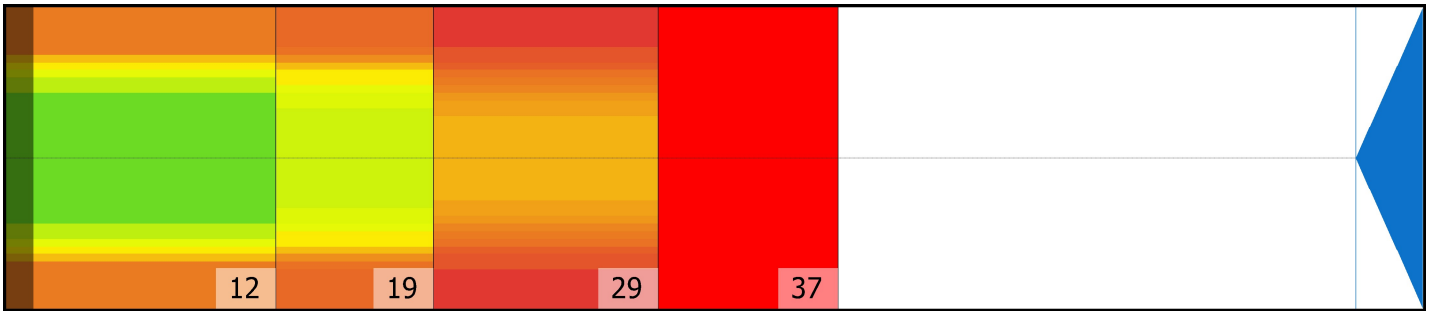

HOUSE 3

Conditioner:

Cleaner:

Zone Configuration

Cleaner Transition

Mode: Clean and Condition

Speed: Quick Clean

Start Cleaner Spray: 0 Feet

Start Squeegee: 0 Feet

Start Conditioning: 12 Inches

Split Pattern: No

Zone 1	Avg	Ratio	Zone 2	Avg	Ratio
Left	12.4	3.5 : 1	Left	10.0	3.1 : 1
Right	12.4	3.5 : 1	Right	10.0	3.1 : 1
Center	43.0		Center	31.0	

Zone 3	Avg	Ratio	Zone 4	Avg	Ratio
Left	5.2	3.3 : 1	Left	1.0	1.0 : 1
Right	5.2	3.3 : 1	Right	1.0	1.0 : 1
Center	17.0		Center	1.0	