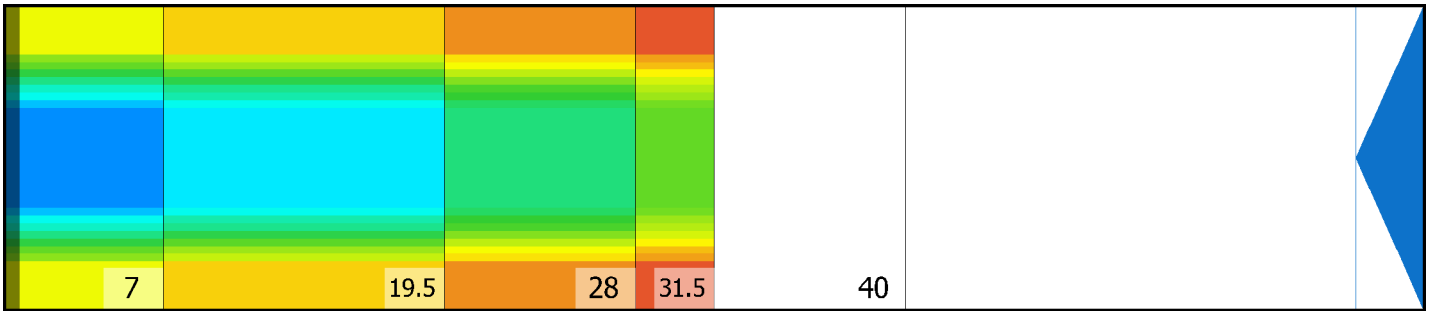

## Zone Configuration

Cleaner Transition

Mode: Clean and Condition

Speed: Quick Clean

Start Cleaner Spray: 0 Feet

Start Squeegee: 0 Feet

Start Conditioning: 6 Inches

Split Pattern: No

Zone 1	Avg	Ratio	Zone 2	Avg	Ratio
Left	29.4	2.9 : 1	Left	22.4	3.4 : 1
Right	29.4	2.9 : 1	Right	22.4	3.4 : 1
Center	86.0		Center	77.0	

Zone 3	Avg	Ratio	Zone 4	Avg	Ratio
Left	14.8	4.0 : 1	Left	8.6	5.1 : 1
Right	14.8	4.0 : 1	Right	8.6	5.1 : 1
Center	59.0		Center	44.0	

Zone 5	Avg	Ratio
Left	0.0	1.0 : 1
Right	0.0	1.0 : 1
Center	0.0	