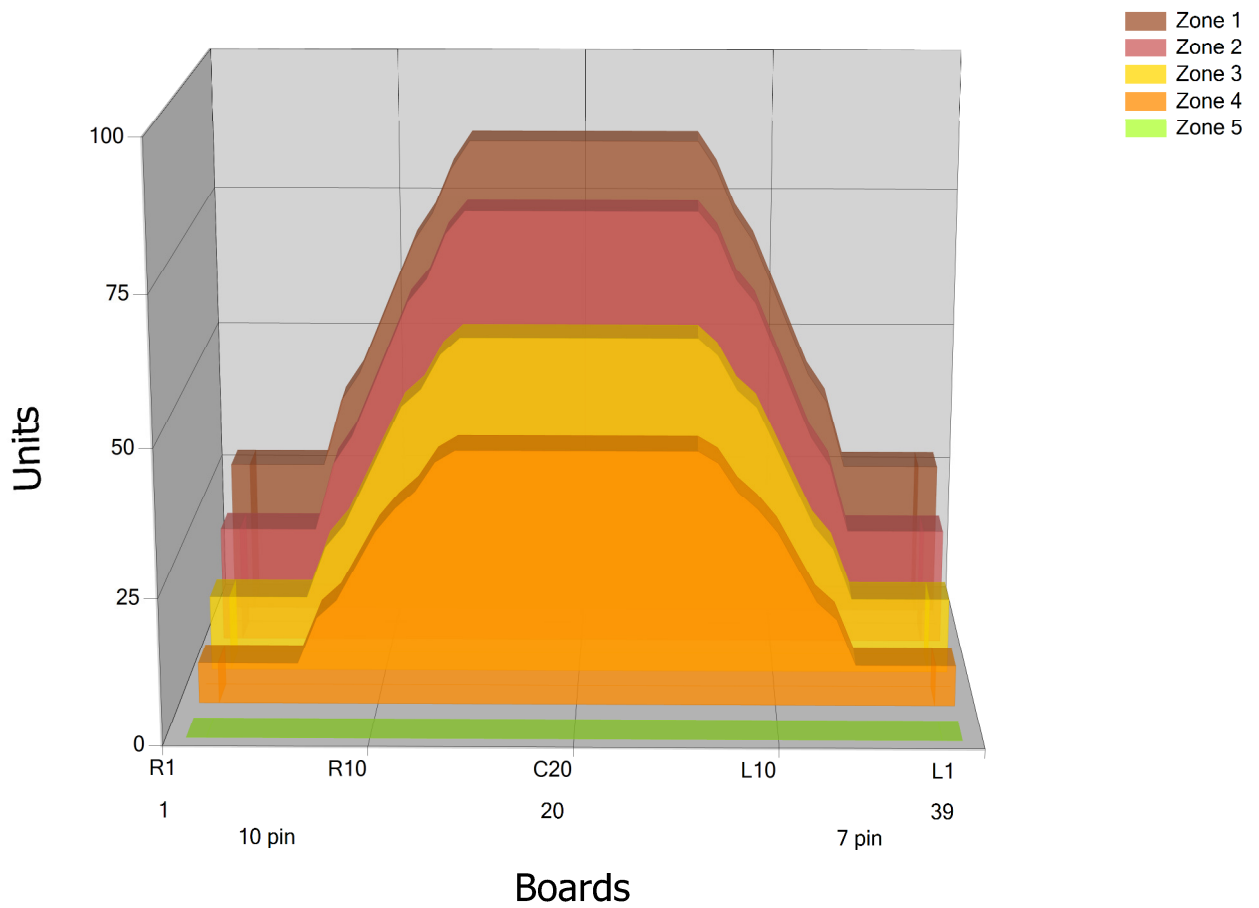

# TALLINNAMV18

Conditioner:

Cleaner:

## Zone Configuration

Cleaner Transition

Mode: Clean and Condition

Speed: Quick Clean

Start Cleaner Spray: 0 Feet

Start Squeegee: 0 Feet

Start Conditioning: 6 Inches

Split Pattern: No

Zone 1	Avg	Ratio	Zone 2	Avg	Ratio
Left	29.4	2.9 : 1	Left	22.4	3.4 : 1
Right	29.4	2.9 : 1	Right	22.4	3.4 : 1
Center	86.0		Center	77.0	

Zone 3	Avg	Ratio	Zone 4	Avg	Ratio
Left	14.8	4.0 : 1	Left	8.6	5.1 : 1
Right	14.8	4.0 : 1	Right	8.6	5.1 : 1
Center	59.0		Center	44.0	

Zone 5	Avg	Ratio
Left	0.0	1.0 : 1
Right	0.0	1.0 : 1
Center	0.0	