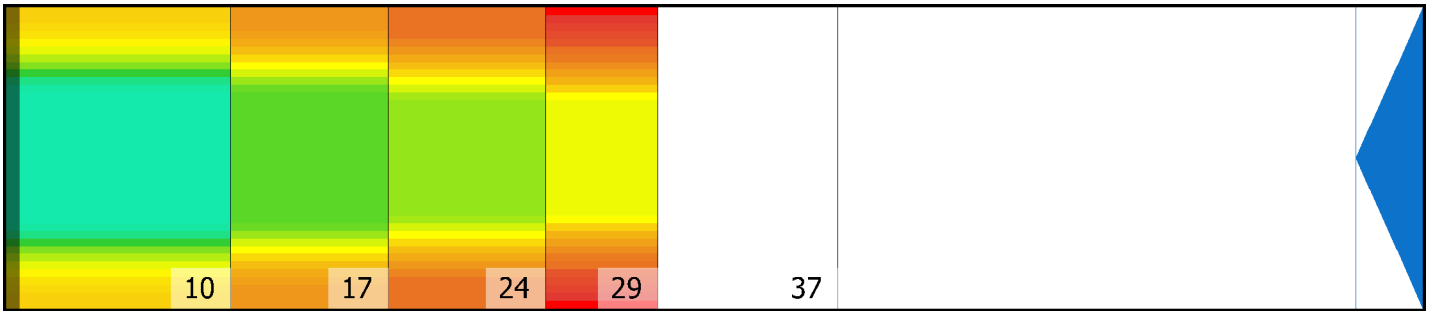

SPORT 3-1

Conditioner:

Cleaner:

Zone Configuration

Cleaner Transition

Mode: Clean and Condition

Speed: Max Clean

Start Cleaner Spray: 0 Feet

Start Squeegee: 0 Feet

Start Conditioning: 6 Inches

Split Pattern: Yes

Zone 1	Avg	Ratio	Zone 2	Avg	Ratio
Left	25.8	2.5 : 1	Left	16.8	2.7 : 1
Right	25.8	2.5 : 1	Right	16.8	2.7 : 1
Center	65.0		Center	45.0	

Zone 3	Avg	Ratio	Zone 4	Avg	Ratio
Left	12.4	3.1 : 1	Left	7.8	3.5 : 1
Right	12.4	3.1 : 1	Right	7.8	3.5 : 1
Center	38.0		Center	27.0	

Zone 5	Avg	Ratio
Left	0.0	1.0 : 1
Right	0.0	1.0 : 1
Center	0.0	