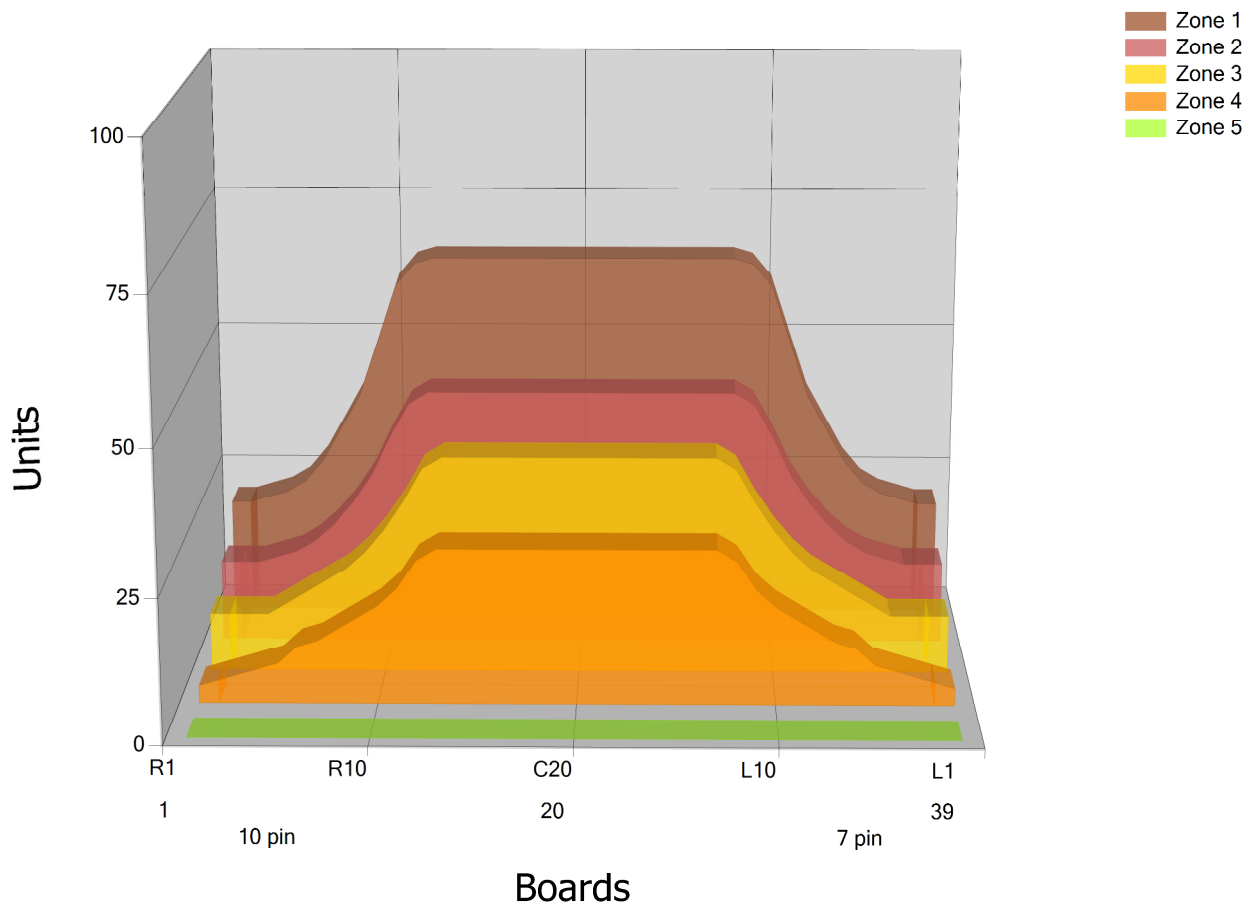

SPORT 3-1

Conditioner:

Cleaner:

Zone Configuration

Cleaner Transition

Mode: Clean and Condition

Speed: Max Clean

Start Cleaner Spray: 0 Feet

Start Squeegee: 0 Feet

Start Conditioning: 6 Inches

Split Pattern: Yes

Zone 1	Avg	Ratio	Zone 2	Avg	Ratio
Left	25.8	2.5 : 1	Left	16.8	2.7 : 1
Right	25.8	2.5 : 1	Right	16.8	2.7 : 1
Center	65.0		Center	45.0	

Zone 3	Avg	Ratio	Zone 4	Avg	Ratio
Left	12.4	3.1 : 1	Left	7.8	3.5 : 1
Right	12.4	3.1 : 1	Right	7.8	3.5 : 1
Center	38.0		Center	27.0	

Zone 5	Avg	Ratio
Left	0.0	1.0 : 1
Right	0.0	1.0 : 1
Center	0.0	