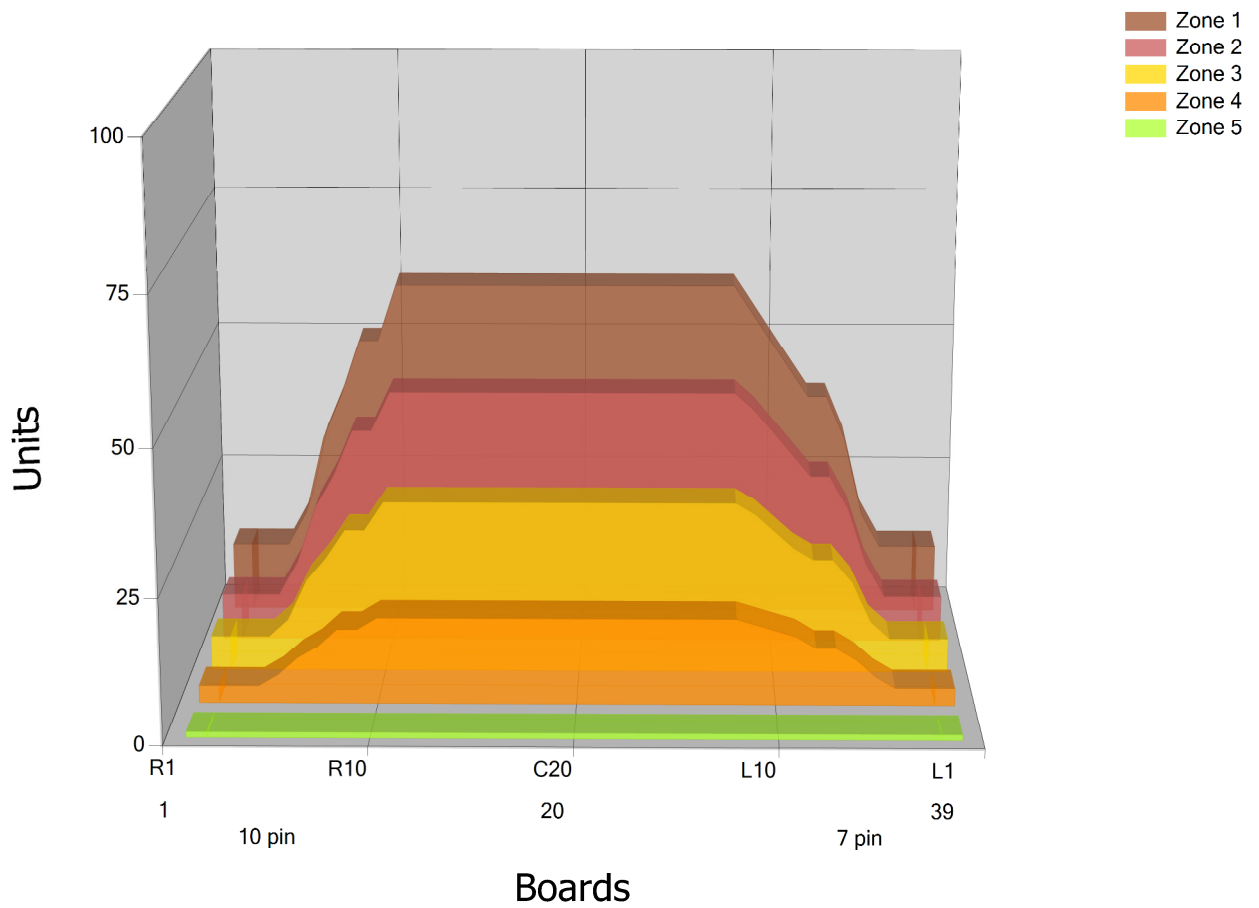

PBA VIPER

Conditioner:

Cleaner:

Zone Configuration

Cleaner Transition

Mode: Clean and Condition

Speed: Quick Clean

Start Cleaner Spray: 0 Feet

Start Squeegee: 0 Feet

Start Conditioning: 6 Inches

Split Pattern: No

Zone 1	Avg	Ratio	Zone 2	Avg	Ratio
Left	22.8	2.6 : 1	Left	16.8	2.7 : 1
Right	22.8	2.6 : 1	Right	16.8	2.7 : 1
Center	60.0		Center	45.0	

Zone 3	Avg	Ratio	Zone 4	Avg	Ratio
Left	11.4	2.6 : 1	Left	5.8	2.6 : 1
Right	11.4	2.6 : 1	Right	5.8	2.6 : 1
Center	30.0		Center	15.0	

Zone 5	Avg	Ratio
Left	1.0	1.0 : 1
Right	1.0	1.0 : 1
Center	1.0	