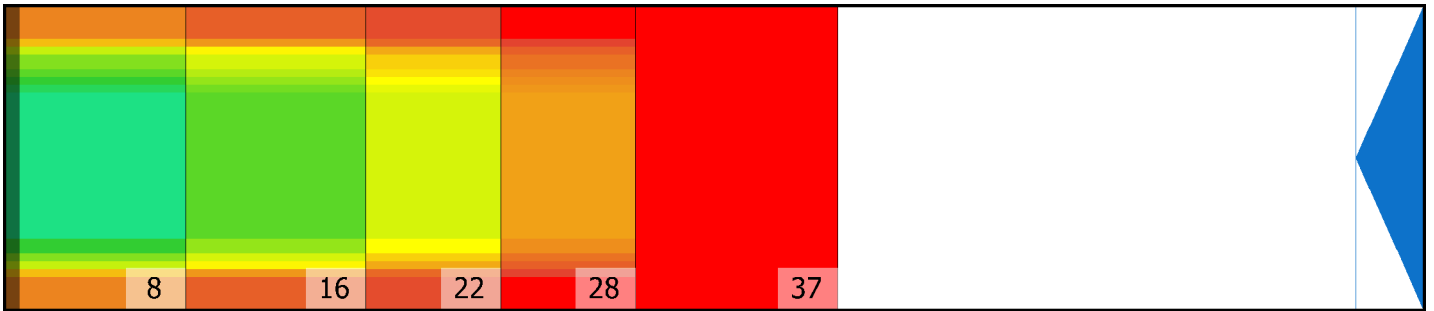

PBA VIPER

Conditioner:

Cleaner:

Zone Configuration

Cleaner Transition

Mode: Clean and Condition

Speed: Quick Clean

Start Cleaner Spray: 0 Feet

Start Squeegee: 0 Feet

Start Conditioning: 6 Inches

Split Pattern: No

Zone 1	Avg	Ratio	Zone 2	Avg	Ratio
Left	22.8	2.6 : 1	Left	16.8	2.7 : 1
Right	22.8	2.6 : 1	Right	16.8	2.7 : 1
Center	60.0		Center	45.0	

Zone 3	Avg	Ratio	Zone 4	Avg	Ratio
Left	11.4	2.6 : 1	Left	5.8	2.6 : 1
Right	11.4	2.6 : 1	Right	5.8	2.6 : 1
Center	30.0		Center	15.0	

Zone 5	Avg	Ratio
Left	1.0	1.0 : 1
Right	1.0	1.0 : 1
Center	1.0	