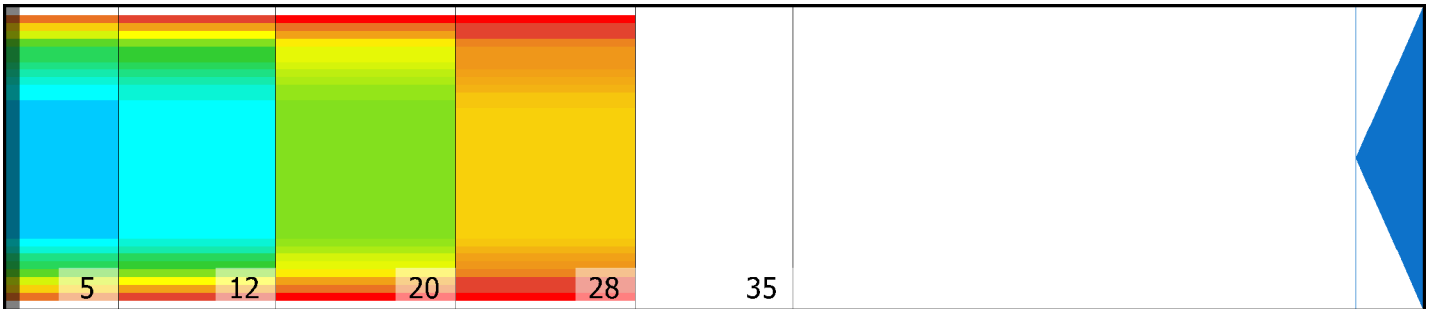

PBA CHEETAH

Conditioner:

Cleaner:

Zone Configuration

Cleaner Transition

Mode: Clean and Condition

Speed: Quick Clean

Start Cleaner Spray: 0 Feet

Start Squeegee: 0 Feet

Start Conditioning: 6 Inches

Split Pattern: No

Zone 1	Avg	Ratio	Zone 2	Avg	Ratio
Left	41.0	2.0 : 1	Left	36.0	2.1 : 1
Right	42.0	2.0 : 1	Right	37.0	2.1 : 1
Center	80.0		Center	75.0	

Zone 3	Avg	Ratio	Zone 4	Avg	Ratio
Left	20.8	1.9 : 1	Left	10.0	2.0 : 1
Right	21.2	1.9 : 1	Right	10.2	2.0 : 1
Center	40.0		Center	20.0	

Zone 5	Avg	Ratio
Left	0.0	1.0 : 1
Right	0.0	1.0 : 1
Center	0.0	