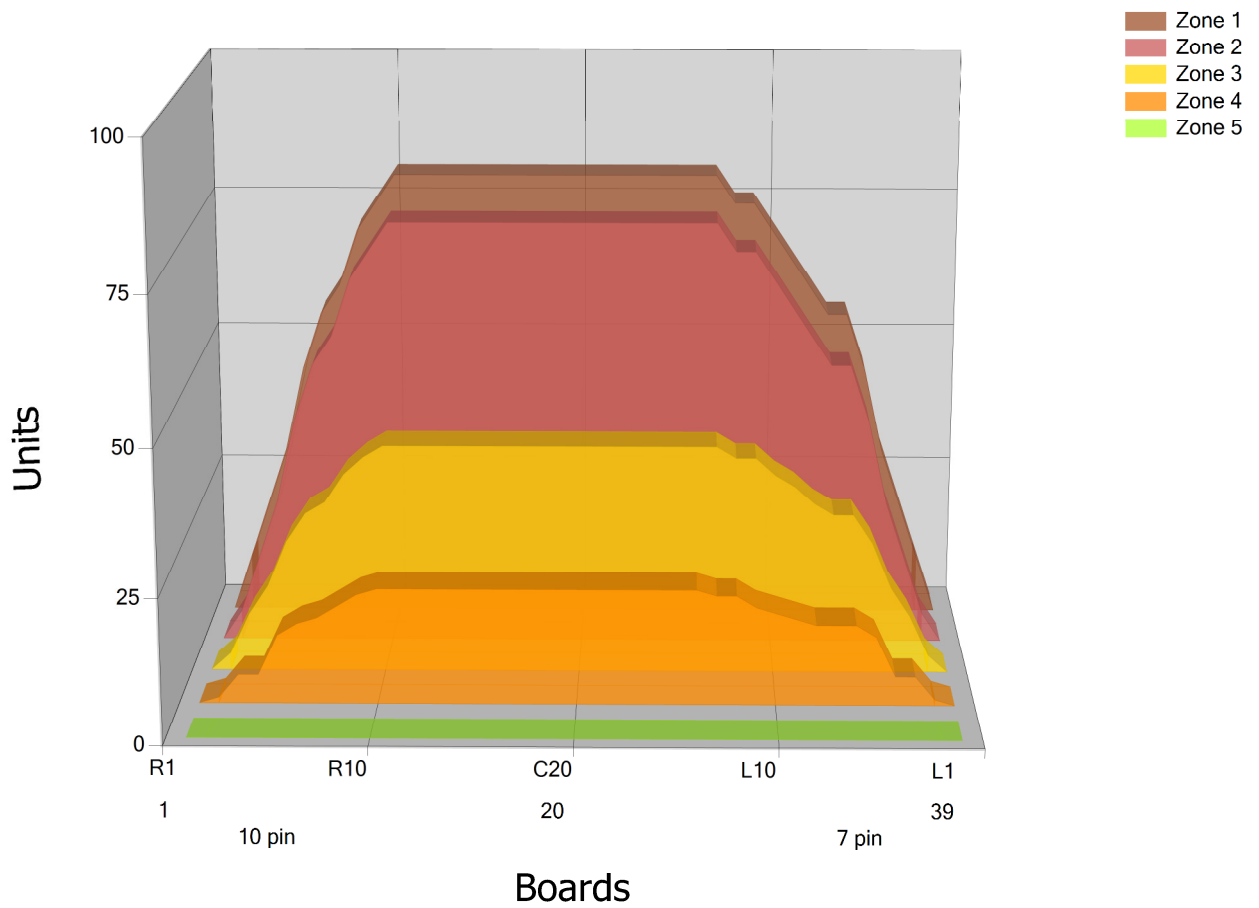

PBA CHEETAH

Conditioner:

Cleaner:

Zone Configuration

Cleaner Transition

Mode: Clean and Condition

Speed: Quick Clean

Start Cleaner Spray: 0 Feet

Start Squeegee: 0 Feet

Start Conditioning: 6 Inches

Split Pattern: No

Zone 1	Avg	Ratio	Zone 2	Avg	Ratio
Left	41.0	2.0 : 1	Left	36.0	2.1 : 1
Right	42.0	2.0 : 1	Right	37.0	2.1 : 1
Center	80.0		Center	75.0	

Zone 3	Avg	Ratio	Zone 4	Avg	Ratio
Left	20.8	1.9 : 1	Left	10.0	2.0 : 1
Right	21.2	1.9 : 1	Right	10.2	2.0 : 1
Center	40.0		Center	20.0	

Zone 5	Avg	Ratio
Left	0.0	1.0 : 1
Right	0.0	1.0 : 1
Center	0.0	