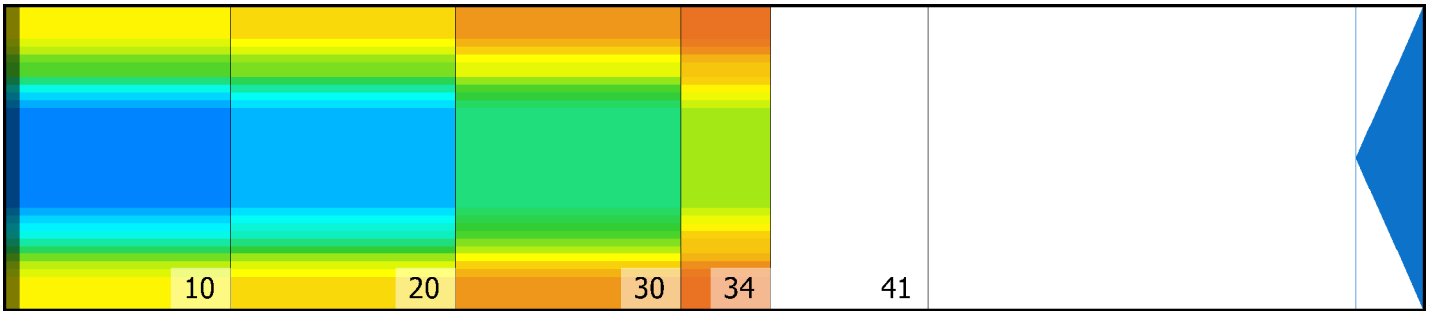

MONTREAL 16

Conditioner:

Cleaner:

Zone Configuration

Cleaner Transition

Mode: Clean and Condition

Speed: Quick Clean

Start Cleaner Spray: 0 Feet

Start Squeegee: 0 Feet

Start Conditioning: 6 Inches

Split Pattern: No

Zone 1	Avg	Ratio	Zone 2	Avg	Ratio
Left	30.4	2.9 : 1	Left	26.6	3.1 : 1
Right	30.4	2.9 : 1	Right	26.6	3.1 : 1
Center	87.0		Center	82.0	

Zone 3	Avg	Ratio	Zone 4	Avg	Ratio
Left	18.0	3.3 : 1	Left	12.2	3.0 : 1
Right	18.0	3.3 : 1	Right	12.2	3.0 : 1
Center	59.0		Center	36.0	

Zone 5	Avg	Ratio
Left	0.0	1.0 : 1
Right	0.0	1.0 : 1
Center	0.0	