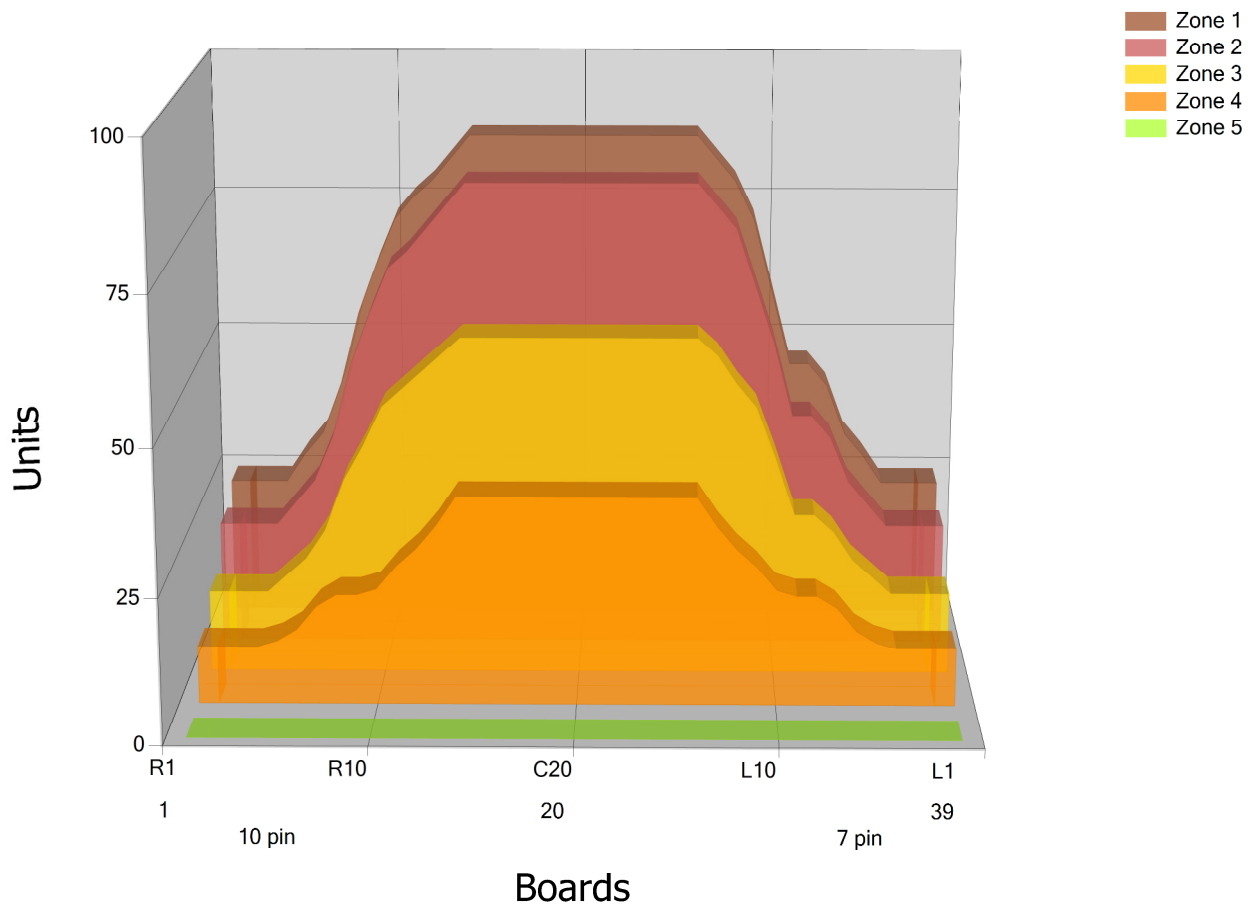

MONTREAL 16

Conditioner:

Cleaner:

Zone Configuration

Cleaner Transition

Mode: Clean and Condition

Speed: Quick Clean

Start Cleaner Spray: 0 Feet

Start Squeegee: 0 Feet

Start Conditioning: 6 Inches

Split Pattern: No

Zone 1	Avg	Ratio	Zone 2	Avg	Ratio
Left	30.4	2.9 : 1	Left	26.6	3.1 : 1
Right	30.4	2.9 : 1	Right	26.6	3.1 : 1
Center	87.0		Center	82.0	

Zone 3	Avg	Ratio	Zone 4	Avg	Ratio
Left	18.0	3.3 : 1	Left	12.2	3.0 : 1
Right	18.0	3.3 : 1	Right	12.2	3.0 : 1
Center	59.0		Center	36.0	

Zone 5	Avg	Ratio
Left	0.0	1.0 : 1
Right	0.0	1.0 : 1
Center	0.0	