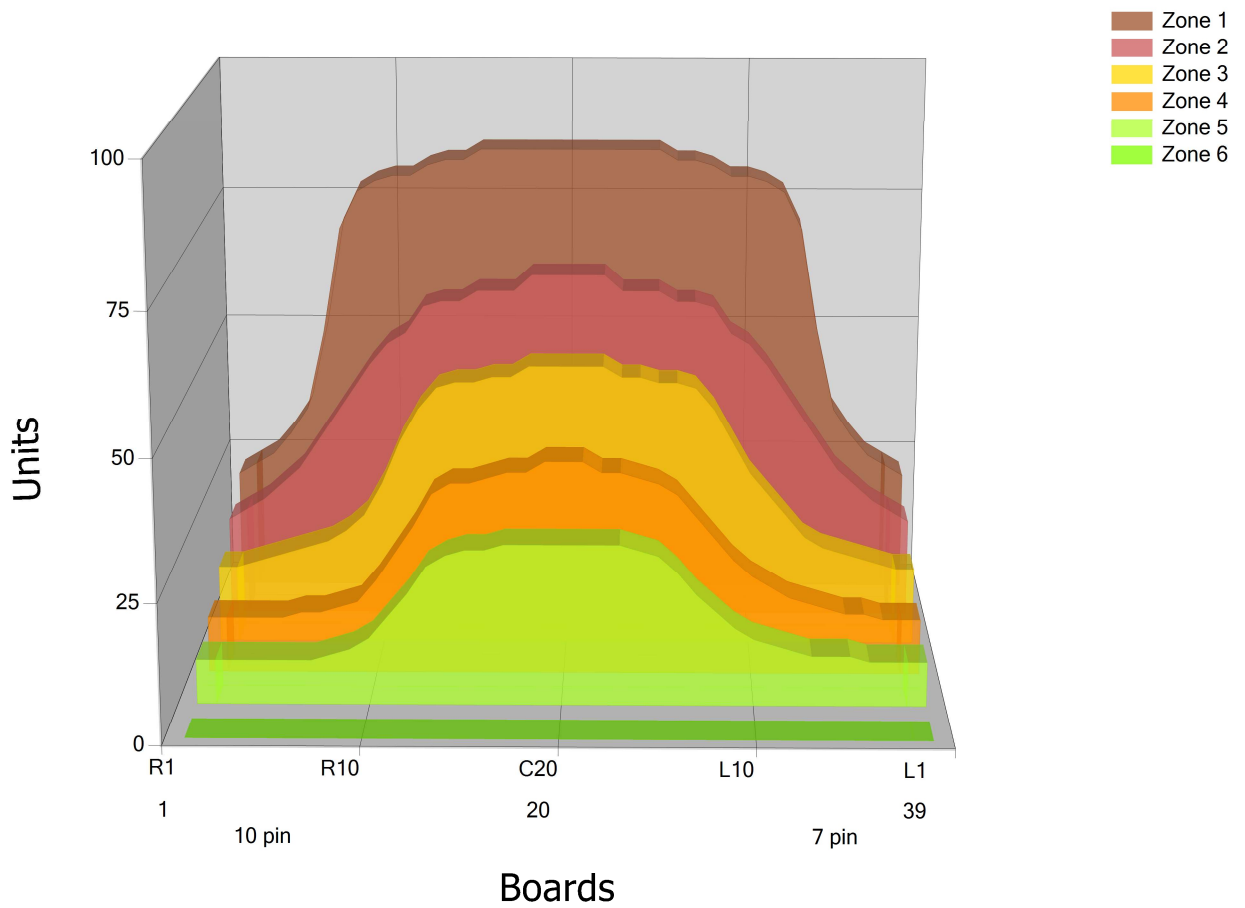

# 2007 BSC

Conditioner:

Cleaner:

## Zone Configuration

Cleaner Transition

Mode: Clean and Condition

Speed: Quick Clean

Start Cleaner Spray: 0 Feet

Start Squeegee: 0 Feet

Start Conditioning: 6 Inches

Split Pattern: No

Zone 1	Avg	Ratio	Zone 2	Avg	Ratio
Left	42.2	2.0 : 1	Left	29.2	2.2 : 1
Right	42.2	2.0 : 1	Right	29.2	2.2 : 1
Center	85.0		Center	65.0	

Zone 3	Avg	Ratio	Zone 4	Avg	Ratio
Left	17.2	3.0 : 1	Left	11.4	3.4 : 1
Right	17.0	3.0 : 1	Right	10.4	3.4 : 1
Center	52.0		Center	38.2	

Zone 5	Avg	Ratio	Zone 6	Avg	Ratio
Left	8.6	3.4 : 1	Left	0.0	1.0 : 1
Right	8.0	3.4 : 1	Right	0.0	1.0 : 1
Center	29.0		Center	0.0	