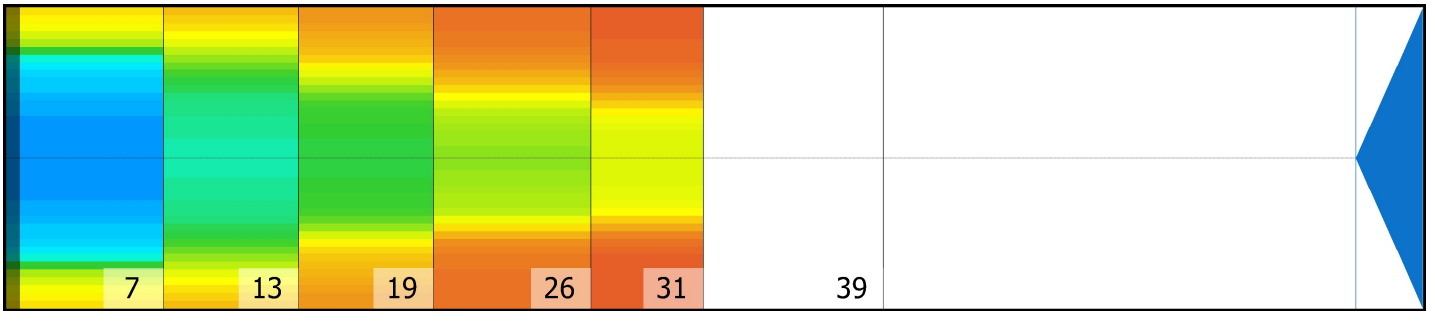

## Zone Configuration

Cleaner Transition

Mode: Clean and Condition

Speed: Quick Clean

Start Cleaner Spray: 0 Feet

Start Squeegee: 0 Feet

Start Conditioning: 6 Inches

Split Pattern: No

Zone 1	Avg	Ratio	Zone 2	Avg	Ratio
Left	42.2	2.0 : 1	Left	29.2	2.2 : 1
Right	42.2	2.0 : 1	Right	29.2	2.2 : 1
Center	85.0		Center	65.0	

Zone 3	Avg	Ratio	Zone 4	Avg	Ratio
Left	17.2	3.0 : 1	Left	11.4	3.4 : 1
Right	17.0	3.0 : 1	Right	10.4	3.4 : 1
Center	52.0		Center	38.2	

Zone 5	Avg	Ratio	Zone 6	Avg	Ratio
Left	8.6	3.4 : 1	Left	0.0	1.0 : 1
Right	8.0	3.4 : 1	Right	0.0	1.0 : 1
Center	29.0		Center	0.0	