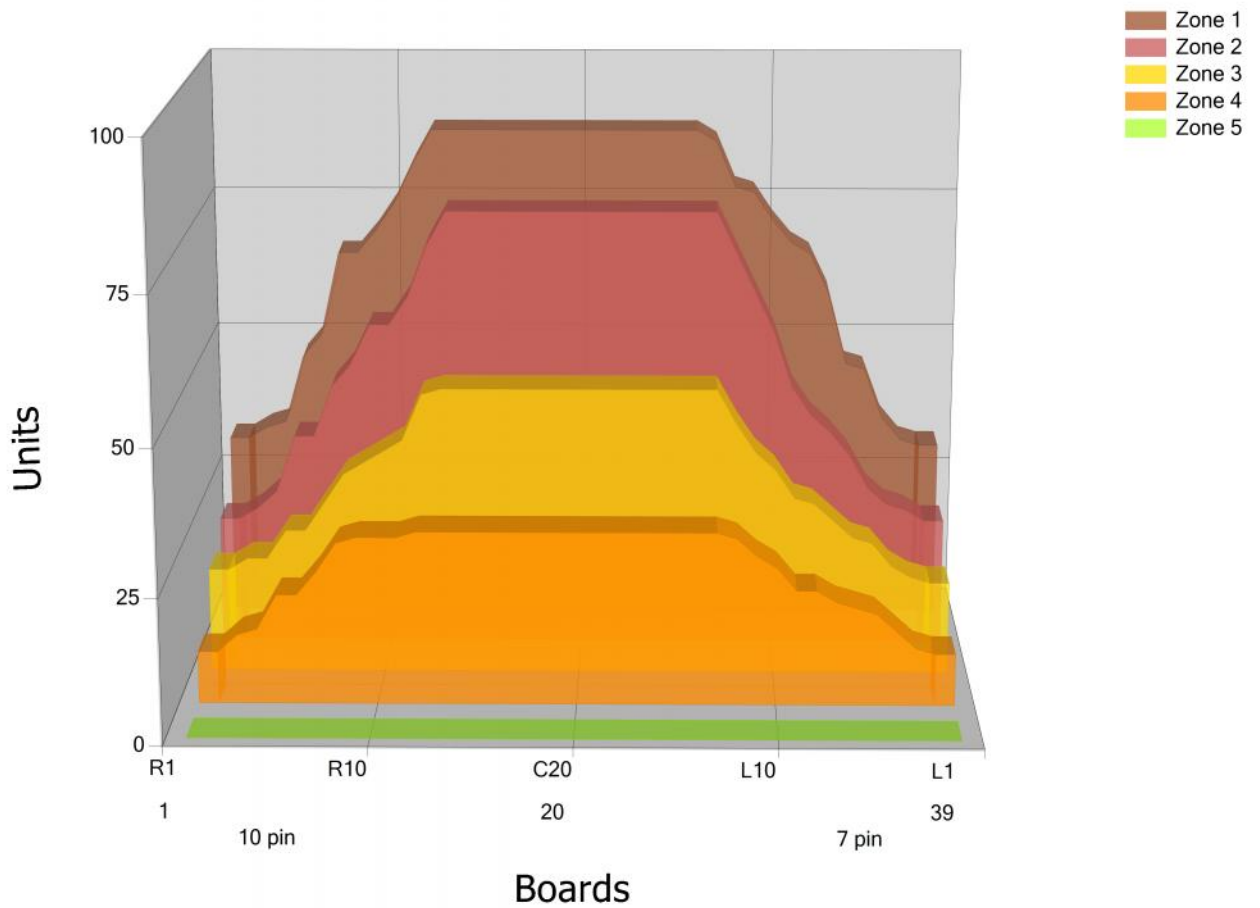

## Zone Configuration

Cleaner Transition

Mode: Clean and Condition

Speed: Quick Clean

Start Cleaner Spray: 0 Feet

Start Squeegee: 0 Feet

Start Conditioning: 6 Inches

Split Pattern: No

Zone 1	Avg	Ratio	Zone 2	Avg	Ratio
Left	43.6	2.0 : 1	Left	29.8	2.6 : 1
Right	46.6	2.0 : 1	Right	34.2	2.6 : 1
Center	88.0		Center	77.0	

Zone 3	Avg	Ratio	Zone 4	Avg	Ratio
Left	22.0	2.3 : 1	Left	14.8	2.0 : 1
Right	24.0	2.3 : 1	Right	17.2	2.0 : 1
Center	50.0		Center	30.0	

Zone 5	Avg	Ratio
Left	0.0	1.0 : 1
Right	0.0	1.0 : 1
Center	0.0	