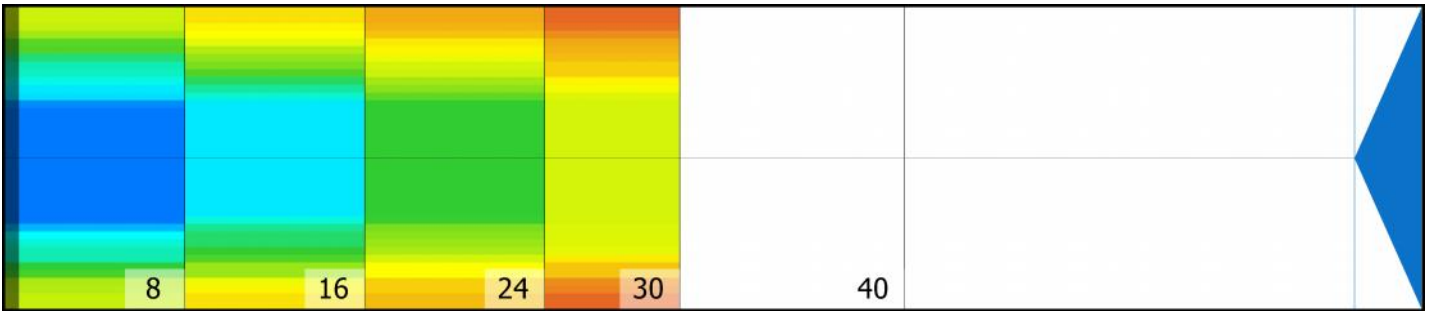

## Zone Configuration

Cleaner Transition

Mode: Clean and Condition

Speed: Quick Clean

Start Cleaner Spray: 0 Feet

Start Squeegee: 0 Feet

Start Conditioning: 6 Inches

Split Pattern: No

Zone 1	Avg	Ratio	Zone 2	Avg	Ratio
Left	43.6	2.0 : 1	Left	29.8	2.6 : 1
Right	46.6	2.0 : 1	Right	34.2	2.6 : 1
Center	88.0		Center	77.0	

Zone 3	Avg	Ratio	Zone 4	Avg	Ratio
Left	22.0	2.3 : 1	Left	14.8	2.0 : 1
Right	24.0	2.3 : 1	Right	17.2	2.0 : 1
Center	50.0		Center	30.0	

Zone 5	Avg	Ratio
Left	0.0	1.0 : 1
Right	0.0	1.0 : 1
Center	0.0	