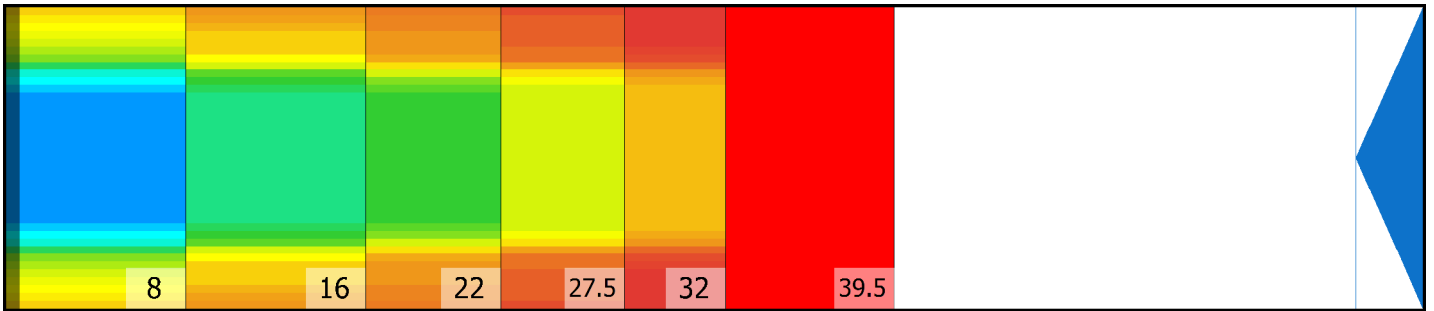

DV8_2015

Conditioner:

Cleaner:

Zone Configuration