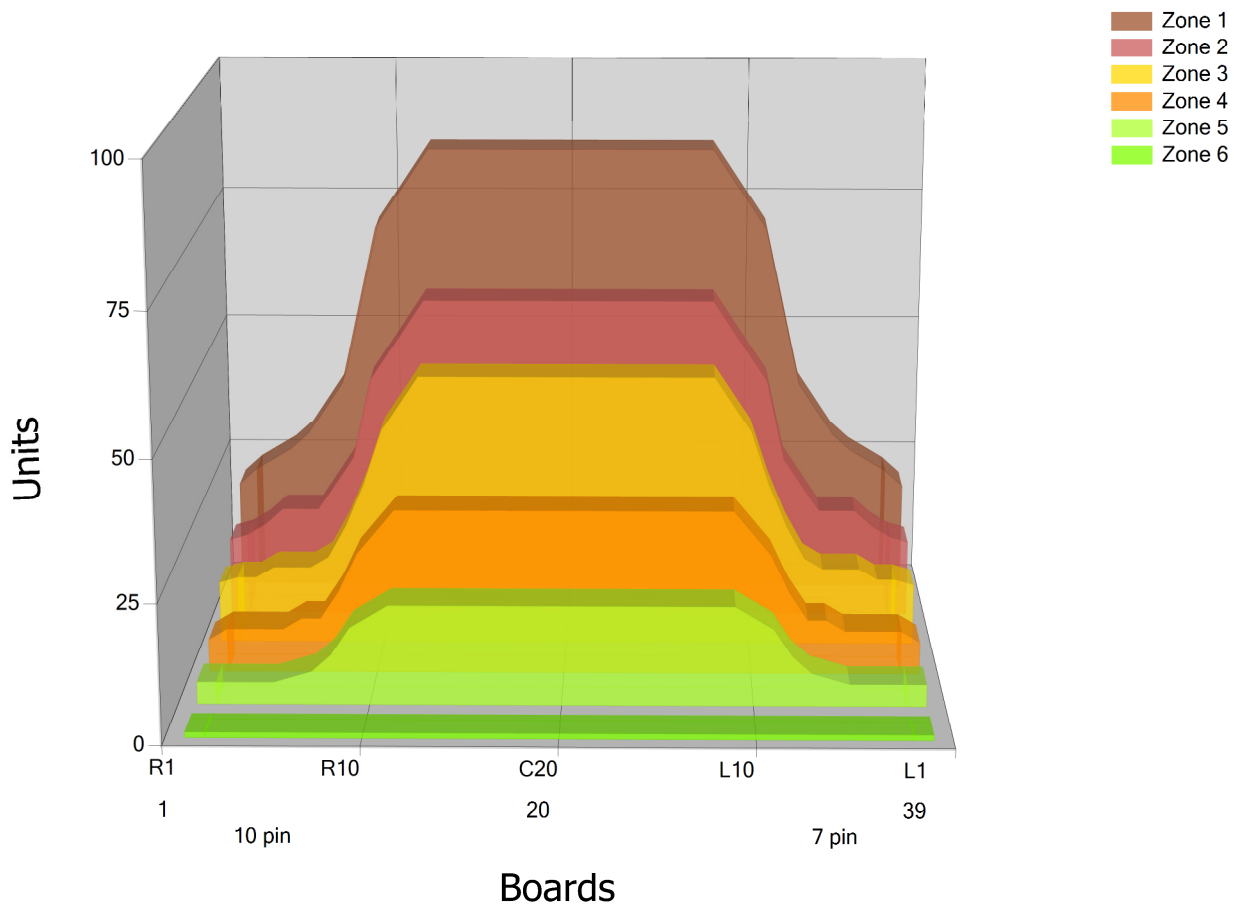

DV8_2015

Conditioner:

Cleaner:

Zone Configuration

Cleaner Transition

Mode: Clean and Condition

Speed: Quick Clean

Start Cleaner Spray: 0 Feet

Start Squeegee: 0 Feet

Start Conditioning: 6 Inches

Split Pattern: No

Zone 1	Avg	Ratio	Zone 2	Avg	Ratio
Left	31.4	2.7 : 1	Left	20.4	2.9 : 1
Right	31.4	2.7 : 1	Right	20.4	2.9 : 1
Center	85.0		Center	60.0	

Zone 3	Avg	Ratio	Zone 4	Avg	Ratio
Left	14.0	3.6 : 1	Left	8.8	3.4 : 1
Right	14.0	3.6 : 1	Right	8.8	3.4 : 1
Center	50.0		Center	30.0	

Zone 5	Avg	Ratio	Zone 6	Avg	Ratio
Left	4.6	3.9 : 1	Left	1.0	1.0 : 1
Right	4.6	3.9 : 1	Right	1.0	1.0 : 1
Center	18.0		Center	1.0	