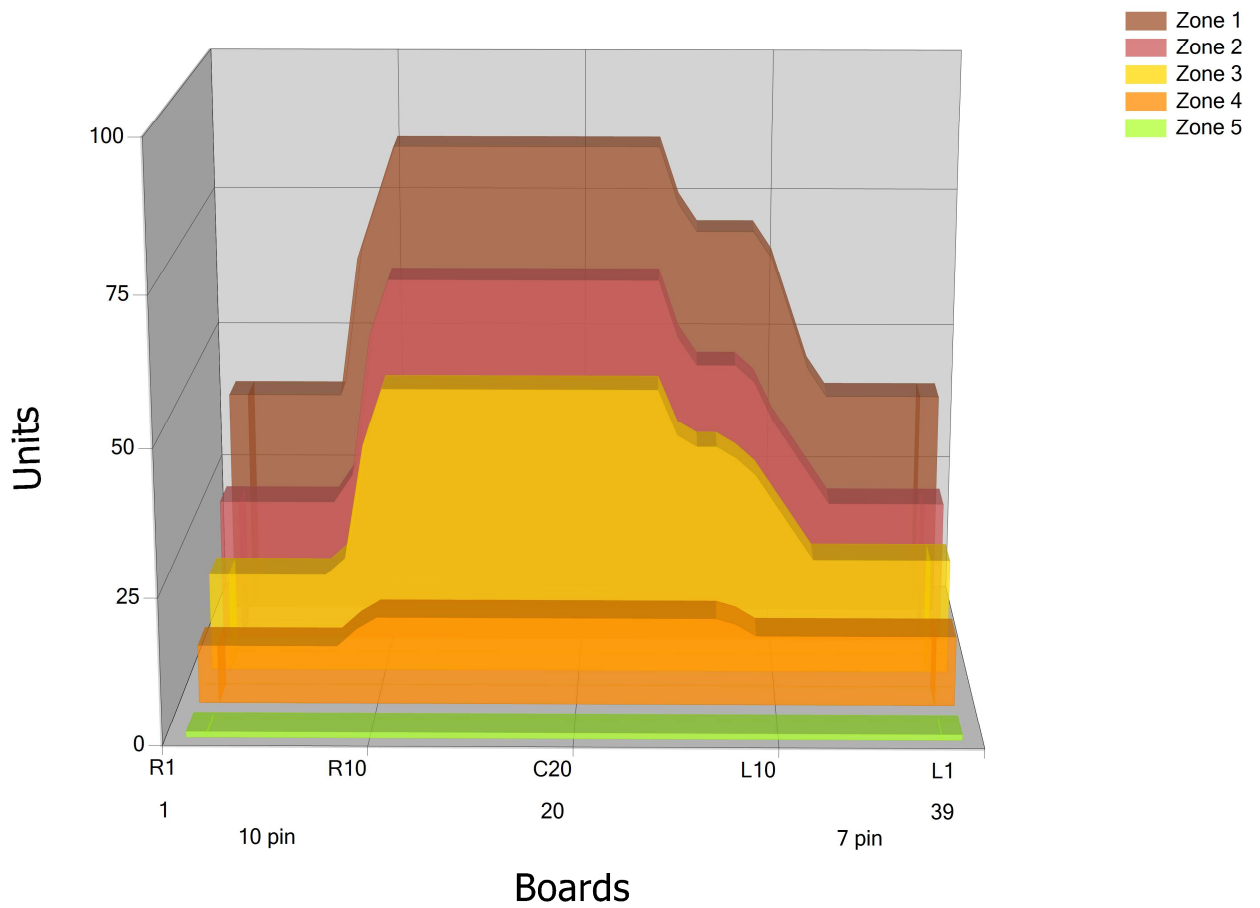

EO19-2

Conditioner:

Cleaner:

Zone Configuration

Cleaner Transition

Mode: Clean and Condition

Speed: Quick Clean

Start Cleaner Spray: 0 Feet

Start Squeegee: 0 Feet

Start Conditioning: 6 Inches

Split Pattern: No

Zone 1	Avg	Ratio	Zone 2	Avg	Ratio
Left	40.0	2.1 : 1	Left	25.0	2.6 : 1
Right	40.0	2.1 : 1	Right	25.0	2.6 : 1
Center	85.0		Center	65.0	

Zone 3	Avg	Ratio	Zone 4	Avg	Ratio
Left	20.0	2.5 : 1	Left	12.0	1.3 : 1
Right	17.0	2.5 : 1	Right	10.0	1.3 : 1
Center	50.0		Center	15.0	

Zone 5	Avg	Ratio
Left	1.0	1.0 : 1
Right	1.0	1.0 : 1
Center	1.0	