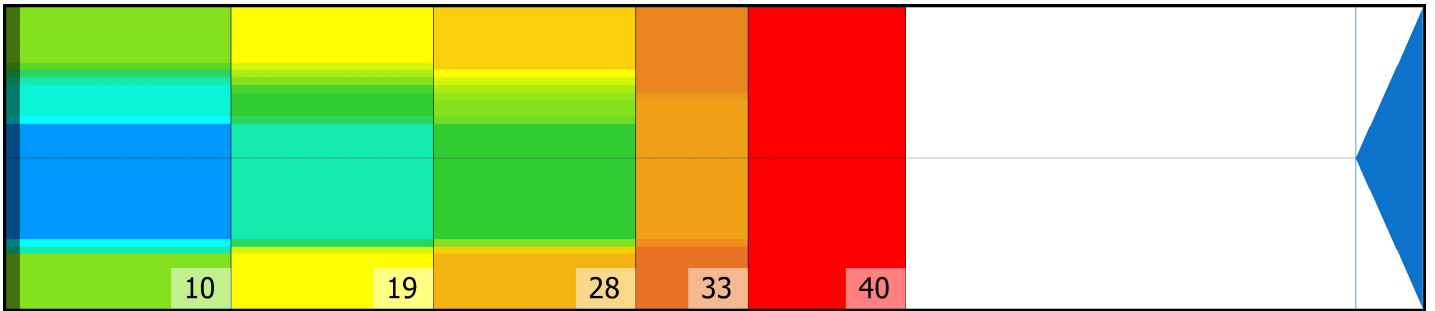

EO19-2

Conditioner:

Cleaner:

Zone Configuration

Cleaner Transition

Mode: Clean and Condition

Speed: Quick Clean

Start Cleaner Spray: 0 Feet

Start Squeegee: 0 Feet

Start Conditioning: 6 Inches

Split Pattern: No

Zone 1	Avg	Ratio	Zone 2	Avg	Ratio
Left	40.0	2.1 : 1	Left	25.0	2.6 : 1
Right	40.0	2.1 : 1	Right	25.0	2.6 : 1
Center	85.0		Center	65.0	

Zone 3	Avg	Ratio	Zone 4	Avg	Ratio
Left	20.0	2.5 : 1	Left	12.0	1.3 : 1
Right	17.0	2.5 : 1	Right	10.0	1.3 : 1
Center	50.0		Center	15.0	

Zone 5	Avg	Ratio
Left	1.0	1.0 : 1
Right	1.0	1.0 : 1
Center	1.0	