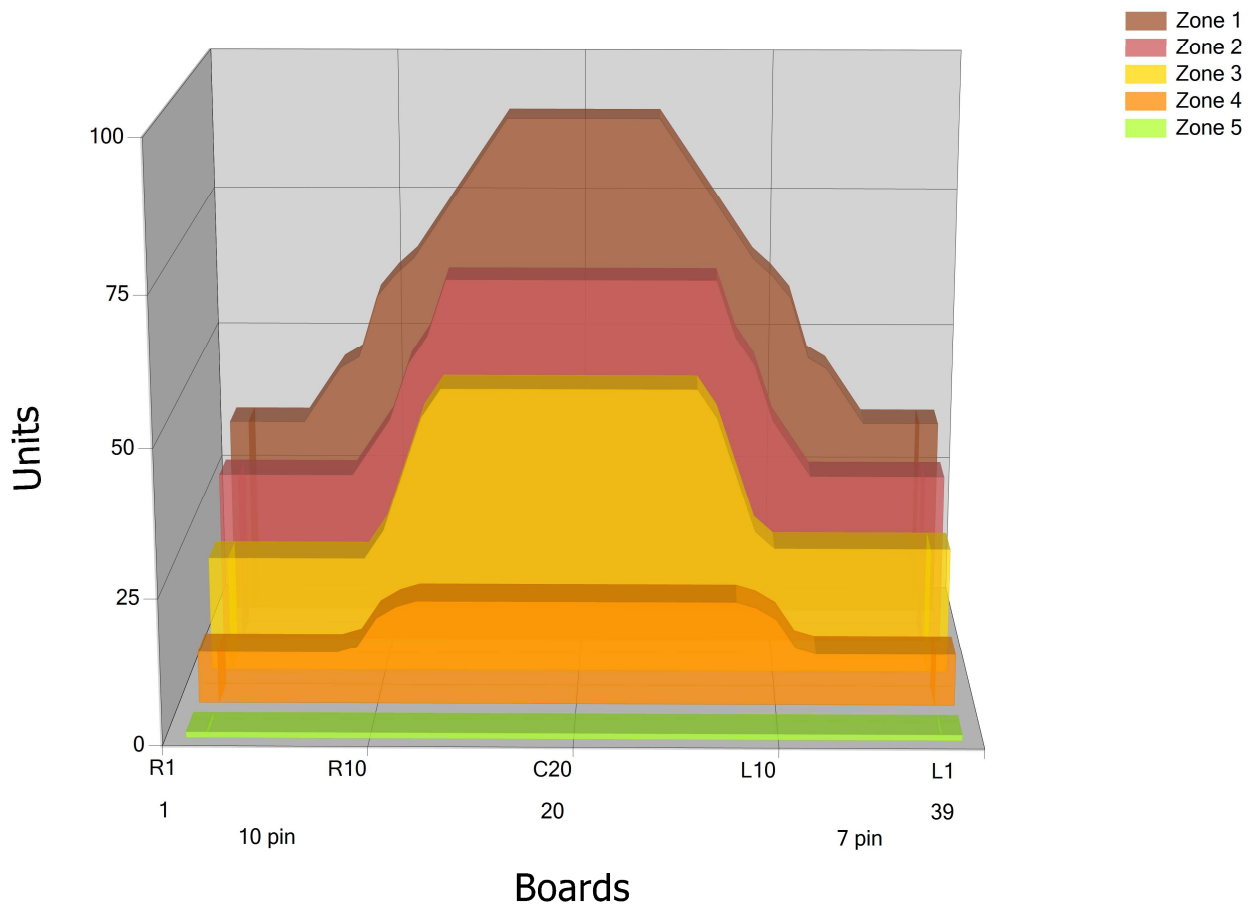

EO19-1

Conditioner:

Cleaner:

Zone Configuration

Cleaner Transition

Mode: Clean and Condition

Speed: Quick Clean

Start Cleaner Spray: 0 Feet

Start Squeegee: 0 Feet

Start Conditioning: 6 Inches

Split Pattern: No

Zone 1	Avg	Ratio	Zone 2	Avg	Ratio
Left	38.0	2.4 : 1	Left	30.0	2.2 : 1
Right	38.0	2.4 : 1	Right	30.0	2.2 : 1
Center	90.0		Center	65.0	

Zone 3	Avg	Ratio	Zone 4	Avg	Ratio
Left	22.0	2.3 : 1	Left	9.0	2.0 : 1
Right	20.0	2.3 : 1	Right	9.0	2.0 : 1
Center	50.0		Center	18.0	

Zone 5	Avg	Ratio
Left	1.0	1.0 : 1
Right	1.0	1.0 : 1
Center	1.0	