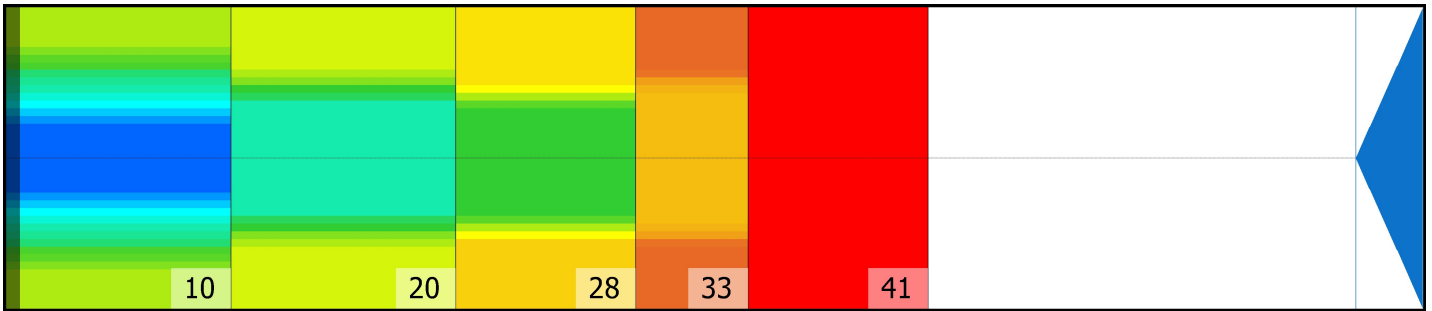

EO19-1

Conditioner:

Cleaner:

Zone Configuration

Cleaner Transition

Mode: Clean and Condition

Speed: Quick Clean

Start Cleaner Spray: 0 Feet

Start Squeegee: 0 Feet

Start Conditioning: 6 Inches

Split Pattern: No

Zone 1	Avg	Ratio	Zone 2	Avg	Ratio
Left	38.0	2.4 : 1	Left	30.0	2.2 : 1
Right	38.0	2.4 : 1	Right	30.0	2.2 : 1
Center	90.0		Center	65.0	

Zone 3	Avg	Ratio	Zone 4	Avg	Ratio
Left	22.0	2.3 : 1	Left	9.0	2.0 : 1
Right	20.0	2.3 : 1	Right	9.0	2.0 : 1
Center	50.0		Center	18.0	

Zone 5	Avg	Ratio
Left	1.0	1.0 : 1
Right	1.0	1.0 : 1
Center	1.0	