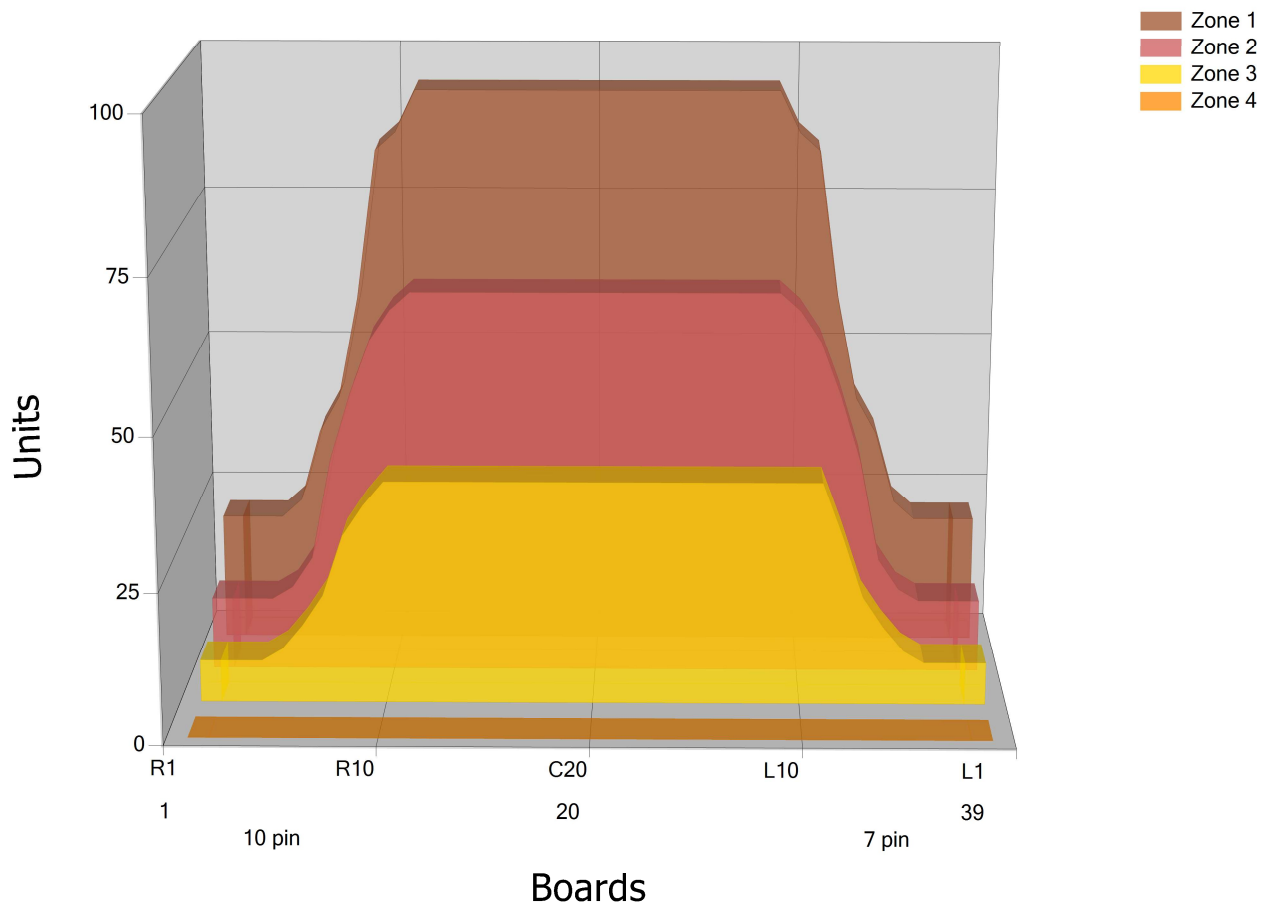

EMV19-C

Conditioner:

Cleaner:

Zone Configuration

Cleaner Transition

Mode: Clean and Condition

Speed: Quick Clean

Start Cleaner Spray: 0 Feet

Start Squeegee: 0 Feet

Start Conditioning: 6 Inches

Split Pattern: No

Zone 1	Avg	Ratio	Zone 2	Avg	Ratio
Left	28.8	3.3 : 1	Left	18.6	3.4 : 1
Right	28.8	3.3 : 1	Right	18.6	3.4 : 1
Center	94.0		Center	64.0	

Zone 3	Avg	Ratio	Zone 4	Avg	Ratio
Left	10.8	3.4 : 1	Left	0.0	1.0 : 1
Right	10.8	3.4 : 1	Right	0.0	1.0 : 1
Center	37.0		Center	0.0	