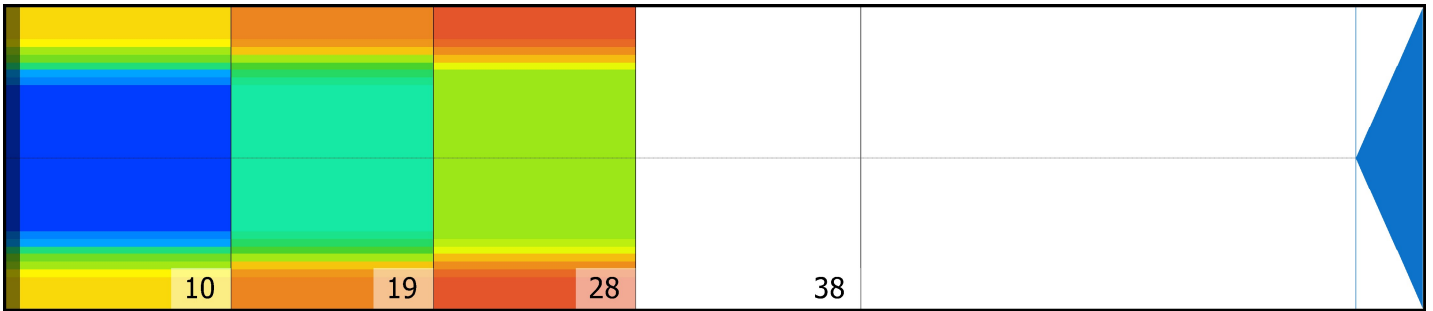

EMV19-C

Conditioner:

Cleaner:

Zone Configuration

Cleaner Transition

Mode: Clean and Condition

Speed: Quick Clean

Start Cleaner Spray: 0 Feet

Start Squeegee: 0 Feet

Start Conditioning: 6 Inches

Split Pattern: No

Zone 1	Avg	Ratio	Zone 2	Avg	Ratio
Left	28.8	3.3 : 1	Left	18.6	3.4 : 1
Right	28.8	3.3 : 1	Right	18.6	3.4 : 1
Center	94.0		Center	64.0	

Zone 3	Avg	Ratio	Zone 4	Avg	Ratio
Left	10.8	3.4 : 1	Left	0.0	1.0 : 1
Right	10.8	3.4 : 1	Right	0.0	1.0 : 1
Center	37.0		Center	0.0	