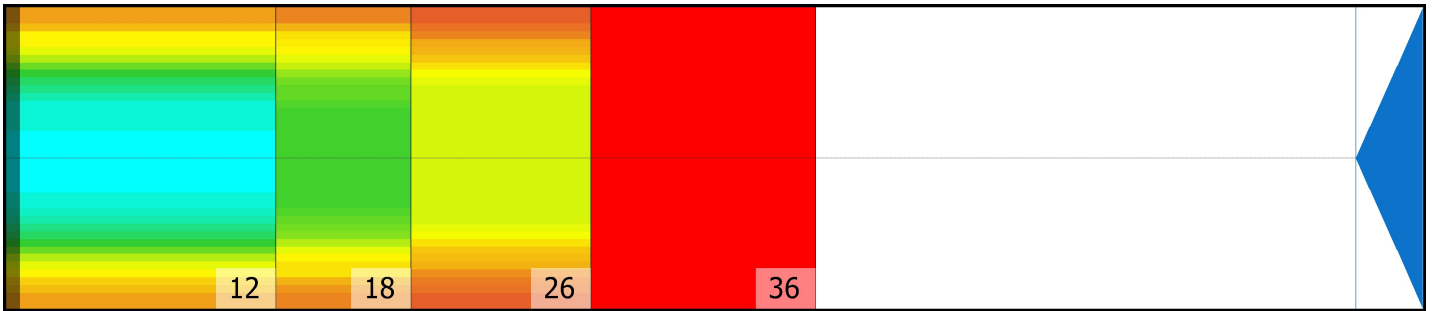

## Zone Configuration

Cleaner Transition

Mode: Clean and Condition

Speed: Max Clean

Start Cleaner Spray: 0 Feet

Start Squeegee: 0 Feet

Start Conditioning: 6 Inches

Split Pattern: No

Zone 1	Avg	Ratio	Zone 2	Avg	Ratio
Left	25.6	2.9 : 1	Left	22.8	2.1 : 1
Right	24.8	2.9 : 1	Right	19.8	2.1 : 1
Center	75.0		Center	48.0	

Zone 3	Avg	Ratio	Zone 4	Avg	Ratio
Left	14.8	2.0 : 1	Left	1.0	1.0 : 1
Right	13.8	2.0 : 1	Right	1.0	1.0 : 1
Center	30.0		Center	1.0	