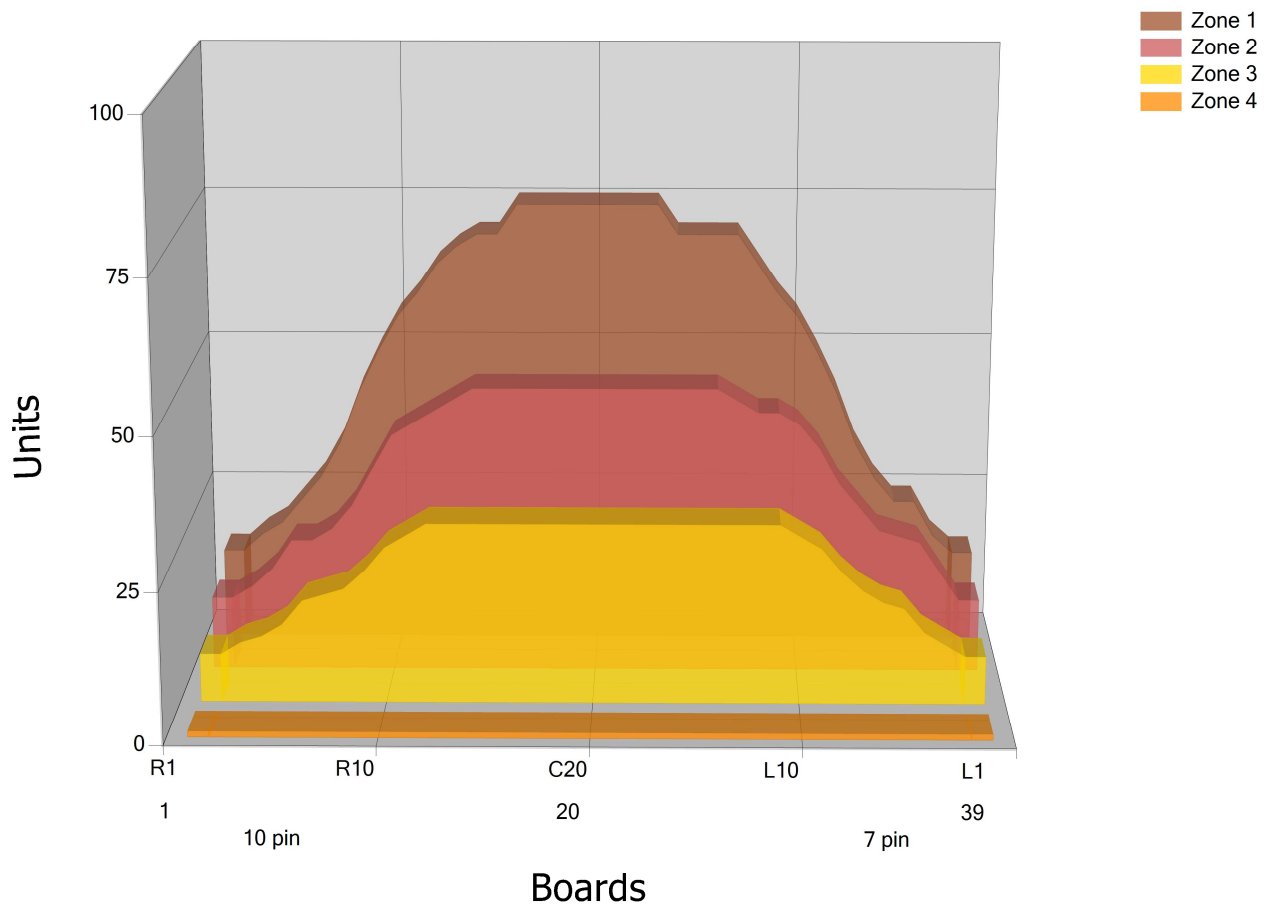

# EMV19-B

Conditioner:

Cleaner:

## Zone Configuration

Cleaner Transition

Mode: Clean and Condition

Speed: Max Clean

Start Cleaner Spray: 0 Feet

Start Squeegee: 0 Feet

Start Conditioning: 6 Inches

Split Pattern: No

Zone 1	Avg	Ratio	Zone 2	Avg	Ratio
Left	25.6	2.9 : 1	Left	22.8	2.1 : 1
Right	24.8	2.9 : 1	Right	19.8	2.1 : 1
Center	75.0		Center	48.0	

Zone 3	Avg	Ratio	Zone 4	Avg	Ratio
Left	14.8	2.0 : 1	Left	1.0	1.0 : 1
Right	13.8	2.0 : 1	Right	1.0	1.0 : 1
Center	30.0		Center	1.0	