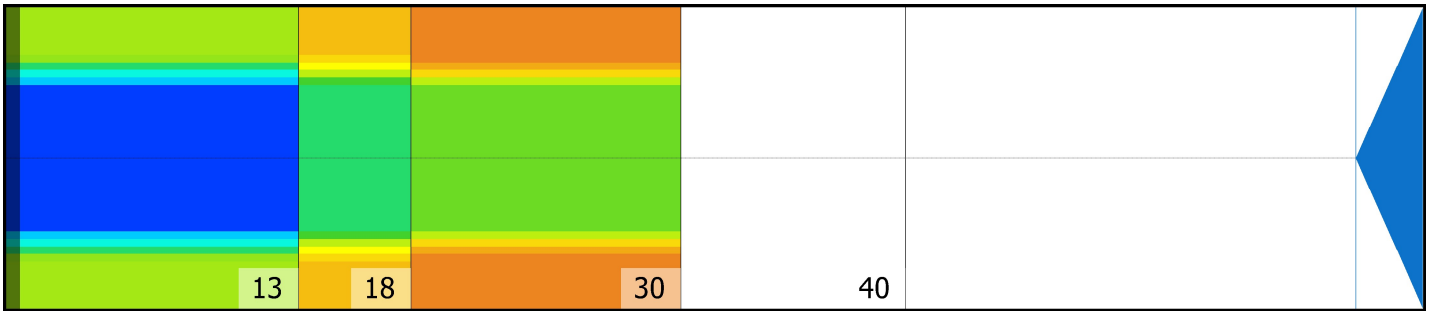

EMV19-A

Conditioner:

Cleaner:

Zone Configuration

Cleaner Transition

Mode: Clean and Condition

Speed: Quick Clean

Start Cleaner Spray: 0 Feet

Start Squeegee: 0 Feet

Start Conditioning: 6 Inches

Split Pattern: No

Zone 1	Avg	Ratio	Zone 2	Avg	Ratio
Left	36.4	2.6 : 1	Left	18.6	3.1 : 1
Right	36.4	2.6 : 1	Right	18.6	3.1 : 1
Center	94.0		Center	57.0	

Zone 3	Avg	Ratio	Zone 4	Avg	Ratio
Left	12.0	3.6 : 1	Left	0.0	1.0 : 1
Right	12.0	3.6 : 1	Right	0.0	1.0 : 1
Center	43.0		Center	0.0	