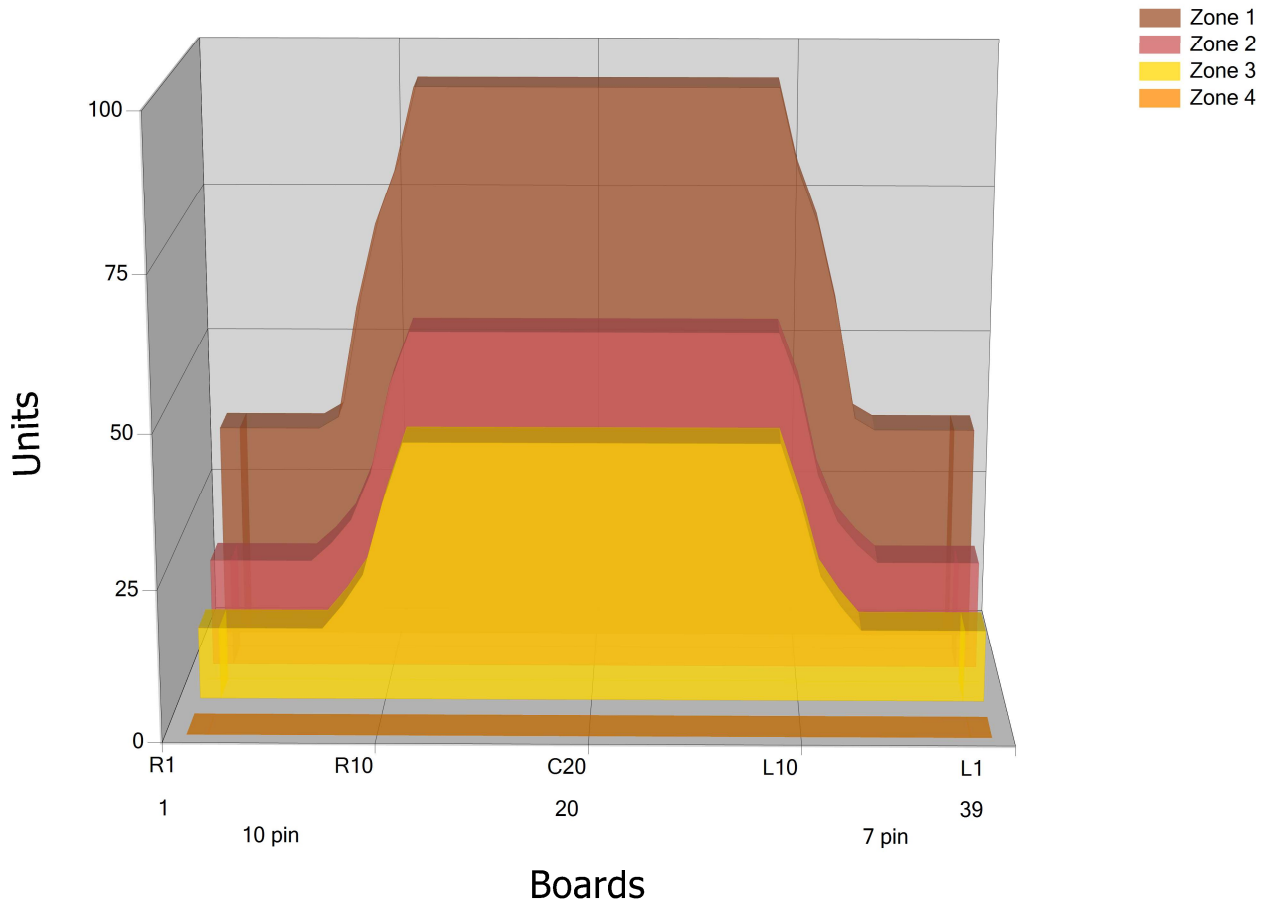

EMV19-A

Conditioner:

Cleaner:

Zone Configuration

Cleaner Transition

Mode: Clean and Condition

Speed: Quick Clean

Start Cleaner Spray: 0 Feet

Start Squeegee: 0 Feet

Start Conditioning: 6 Inches

Split Pattern: No

Zone 1	Avg	Ratio	Zone 2	Avg	Ratio
Left	36.4	2.6 : 1	Left	18.6	3.1 : 1
Right	36.4	2.6 : 1	Right	18.6	3.1 : 1
Center	94.0		Center	57.0	

Zone 3	Avg	Ratio	Zone 4	Avg	Ratio
Left	12.0	3.6 : 1	Left	0.0	1.0 : 1
Right	12.0	3.6 : 1	Right	0.0	1.0 : 1
Center	43.0		Center	0.0	