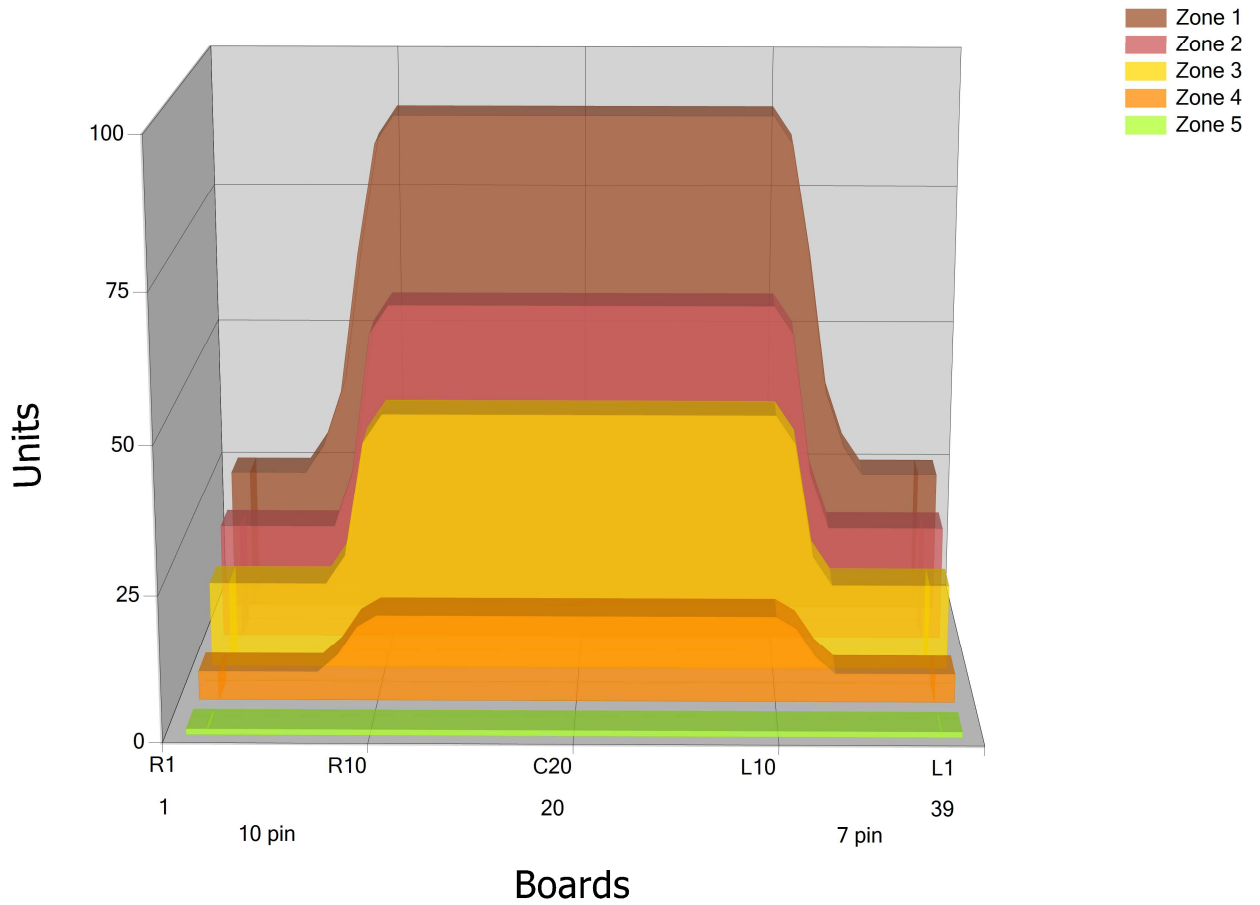

# TALLINNAMV19

Conditioner:

Cleaner:

## Zone Configuration

Cleaner Transition

Mode: Clean and Condition

Speed: Quick Clean

Start Cleaner Spray: 0 Feet

Start Squeegee: 0 Feet

Start Conditioning: 6 Inches

Split Pattern: No

Zone 1	Avg	Ratio	Zone 2	Avg	Ratio
Left	29.0	3.1 : 1	Left	20.0	3.0 : 1
Right	29.0	3.1 : 1	Right	20.0	3.0 : 1
Center	90.0		Center	60.0	

Zone 3	Avg	Ratio	Zone 4	Avg	Ratio
Left	15.0	3.0 : 1	Left	5.0	3.0 : 1
Right	15.0	3.0 : 1	Right	5.0	3.0 : 1
Center	45.0		Center	15.0	

Zone 5	Avg	Ratio
Left	1.0	1.0 : 1
Right	1.0	1.0 : 1
Center	1.0	