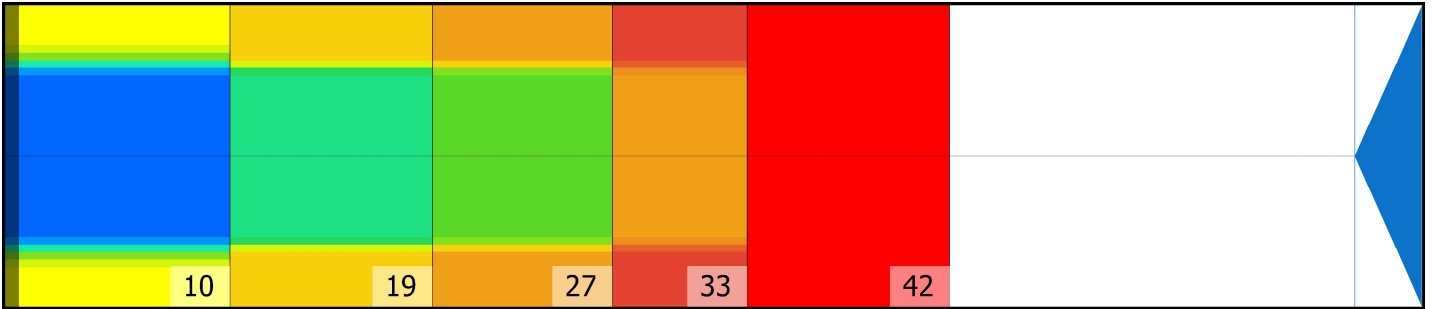

## Zone Configuration

Cleaner Transition

Mode: Clean and Condition

Speed: Quick Clean

Start Cleaner Spray: 0 Feet

Start Squeegee: 0 Feet

Start Conditioning: 6 Inches

Split Pattern: No

Zone 1	Avg	Ratio	Zone 2	Avg	Ratio
Left	29.0	3.1 : 1	Left	20.0	3.0 : 1
Right	29.0	3.1 : 1	Right	20.0	3.0 : 1
Center	90.0		Center	60.0	

Zone 3	Avg	Ratio	Zone 4	Avg	Ratio
Left	15.0	3.0 : 1	Left	5.0	3.0 : 1
Right	15.0	3.0 : 1	Right	5.0	3.0 : 1
Center	45.0		Center	15.0	

Zone 5	Avg	Ratio
Left	1.0	1.0 : 1
Right	1.0	1.0 : 1
Center	1.0	