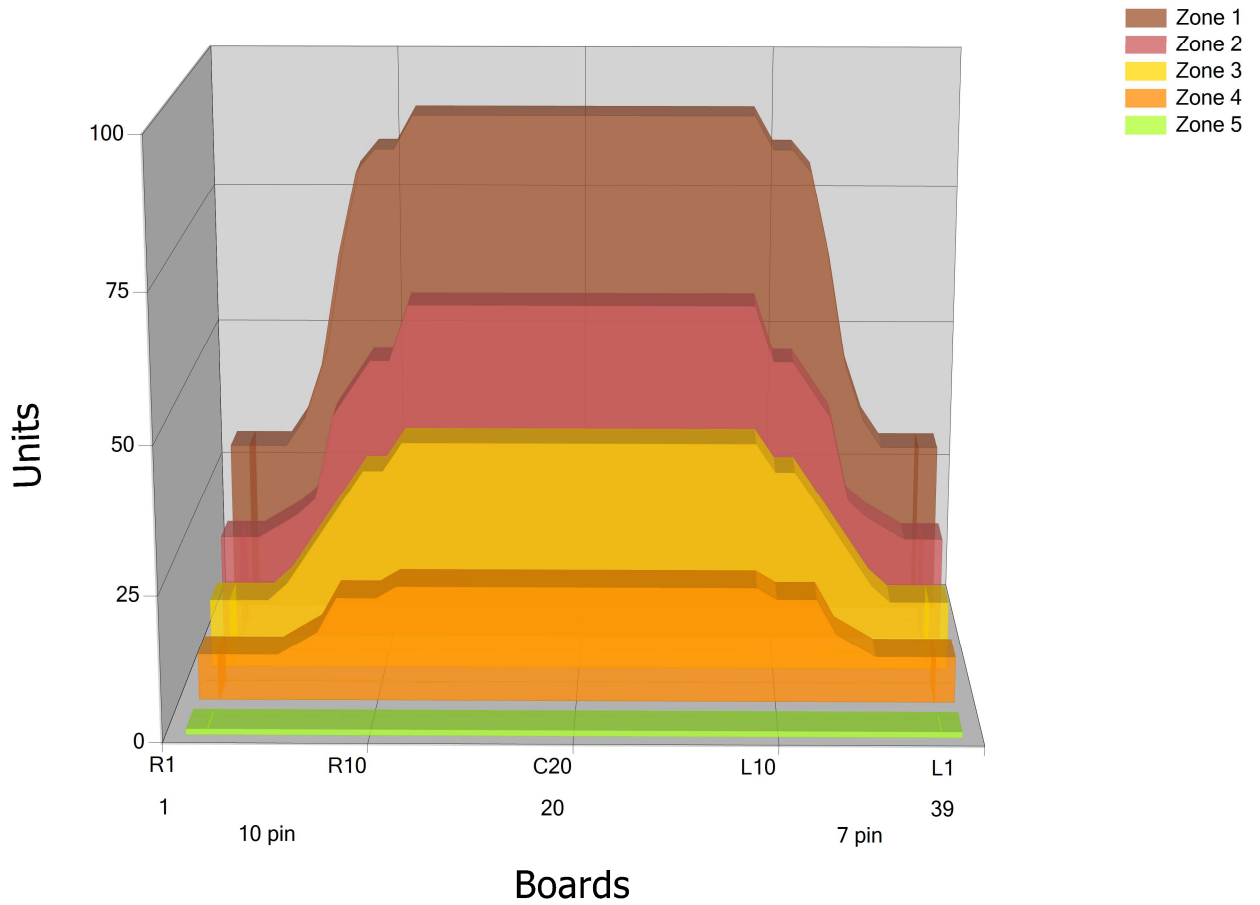

TLN LIIGA1

Conditioner:

Cleaner:

Zone Configuration

Cleaner Transition

Mode: Clean and Condition

Speed: Quick Clean

Start Cleaner Spray: 0 Feet

Start Squeegee: 0 Feet

Start Conditioning: 6 Inches

Split Pattern: No

Zone 1	Avg	Ratio	Zone 2	Avg	Ratio
Left	41.0	2.2 : 1	Left	25.0	2.4 : 1
Right	41.0	2.2 : 1	Right	25.0	2.4 : 1
Center	90.0		Center	60.0	

Zone 3	Avg	Ratio	Zone 4	Avg	Ratio
Left	16.8	2.4 : 1	Left	9.2	2.2 : 1
Right	16.8	2.4 : 1	Right	9.2	2.2 : 1
Center	40.0		Center	20.0	

Zone 5	Avg	Ratio
Left	1.0	1.0 : 1
Right	1.0	1.0 : 1
Center	1.0	