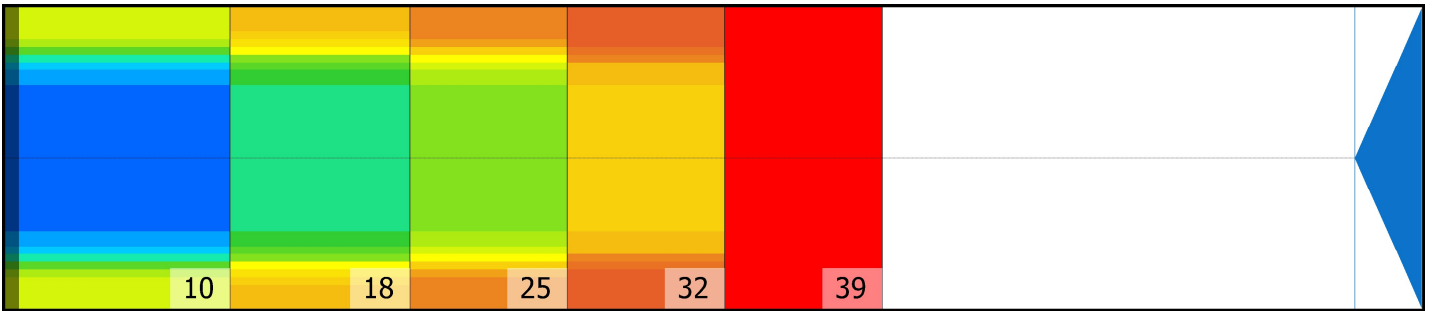

TLN LIIGA1

Conditioner:

Cleaner:

Zone Configuration

Cleaner Transition

Mode: Clean and Condition

Speed: Quick Clean

Start Cleaner Spray: 0 Feet

Start Squeegee: 0 Feet

Start Conditioning: 6 Inches

Split Pattern: No

Zone 1	Avg	Ratio	Zone 2	Avg	Ratio
Left	41.0	2.2 : 1	Left	25.0	2.4 : 1
Right	41.0	2.2 : 1	Right	25.0	2.4 : 1
Center	90.0		Center	60.0	

Zone 3	Avg	Ratio	Zone 4	Avg	Ratio
Left	16.8	2.4 : 1	Left	9.2	2.2 : 1
Right	16.8	2.4 : 1	Right	9.2	2.2 : 1
Center	40.0		Center	20.0	

Zone 5	Avg	Ratio
Left	1.0	1.0 : 1
Right	1.0	1.0 : 1
Center	1.0	