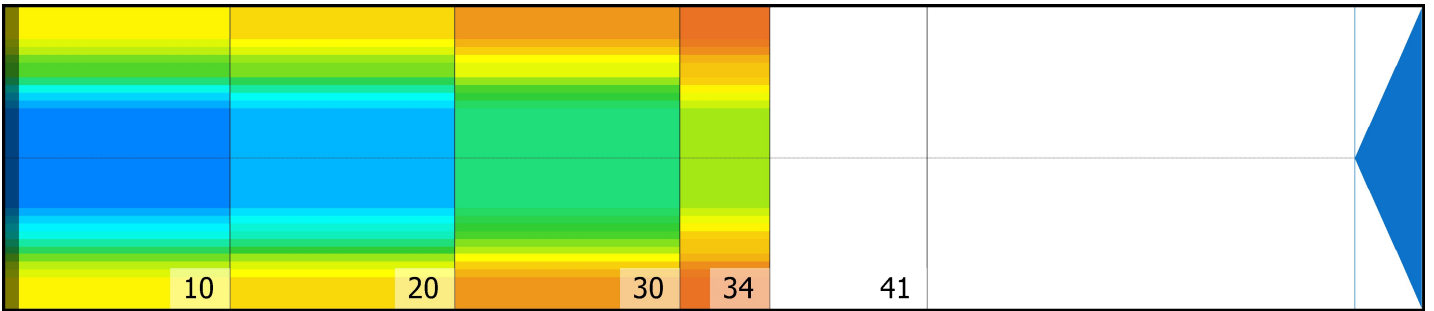

## Zone Configuration

Cleaner Transition

Mode: Clean and Condition

Speed: Quick Clean

Start Cleaner Spray: 0 Feet

Start Squeegee: 0 Feet

Start Conditioning: 6 Inches

Split Pattern: No

Zone 1	Avg	Ratio	Zone 2	Avg	Ratio
Left	30.4	2.9 : 1	Left	26.6	3.1 : 1
Right	30.4	2.9 : 1	Right	26.6	3.1 : 1
Center	87.0		Center	82.0	

Zone 3	Avg	Ratio	Zone 4	Avg	Ratio
Left	18.0	3.3 : 1	Left	12.2	3.0 : 1
Right	18.0	3.3 : 1	Right	12.2	3.0 : 1
Center	59.0		Center	36.0	

Zone 5	Avg	Ratio
Left	0.0	1.0 : 1
Right	0.0	1.0 : 1
Center	0.0	