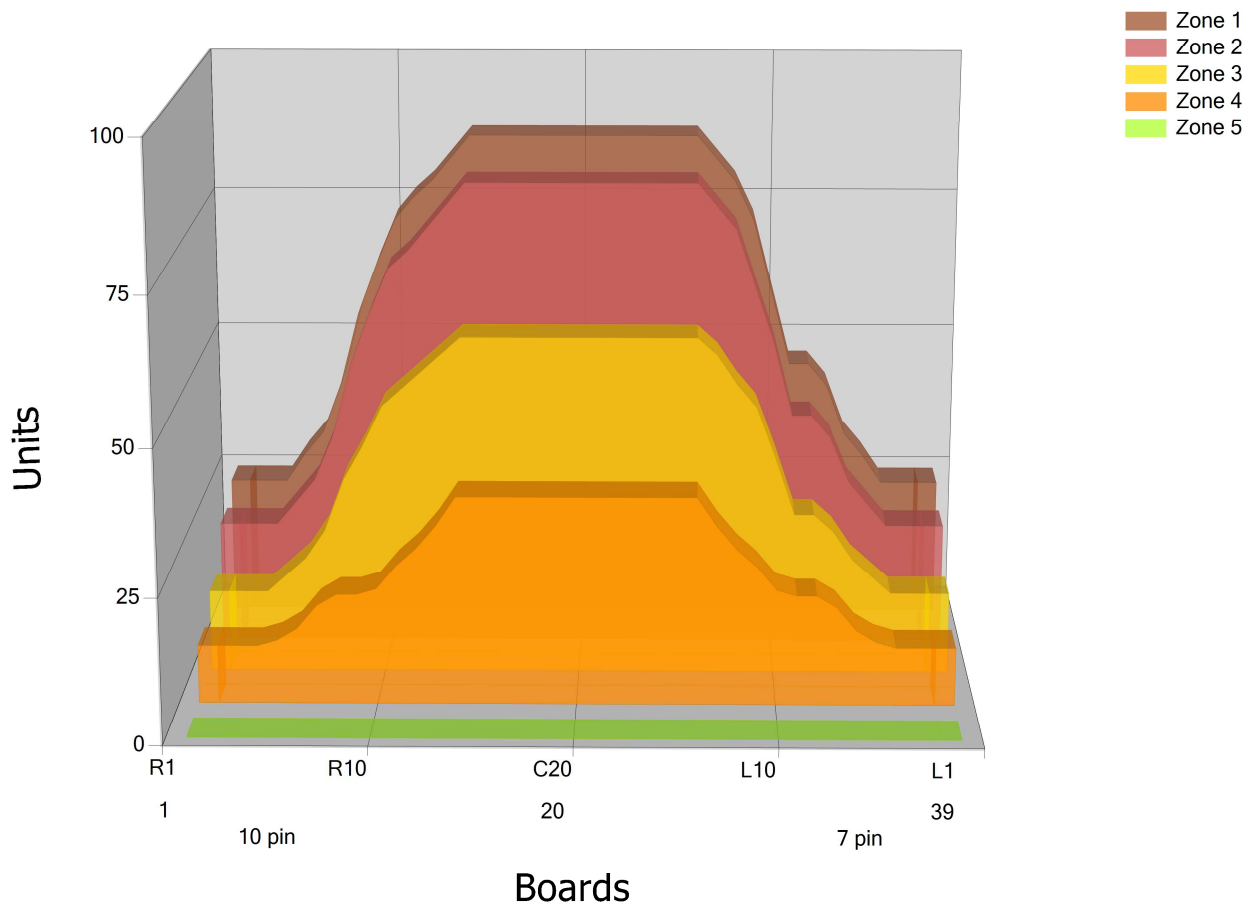

# TMV17

Conditioner:

Cleaner:

## Zone Configuration

Cleaner Transition

Mode: Clean and Condition

Speed: Quick Clean

Start Cleaner Spray: 0 Feet

Start Squeegee: 0 Feet

Start Conditioning: 6 Inches

Split Pattern: No

Zone 1	Avg	Ratio	Zone 2	Avg	Ratio
Left	30.4	2.9 : 1	Left	26.6	3.1 : 1
Right	30.4	2.9 : 1	Right	26.6	3.1 : 1
Center	87.0		Center	82.0	

Zone 3	Avg	Ratio	Zone 4	Avg	Ratio
Left	18.0	3.3 : 1	Left	12.2	3.0 : 1
Right	18.0	3.3 : 1	Right	12.2	3.0 : 1
Center	59.0		Center	36.0	

Zone 5	Avg	Ratio
Left	0.0	1.0 : 1
Right	0.0	1.0 : 1
Center	0.0	