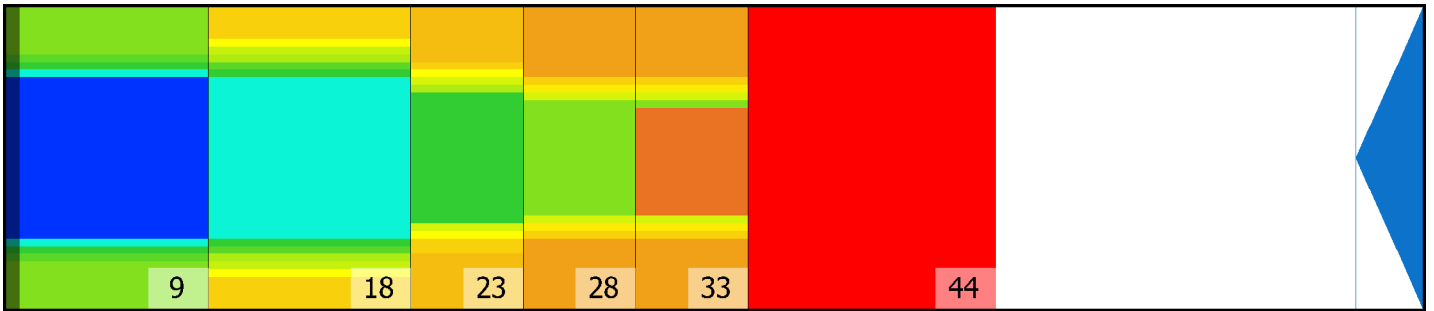

LOHE1-44

Conditioner:

Cleaner:

Zone Configuration

Cleaner Transition

Mode: Clean and Condition

Speed: Quick Clean

Start Cleaner Spray: 0 Feet

Start Squeegee: 0 Feet

Start Conditioning: 6 Inches

Split Pattern: No

Zone 1	Avg	Ratio	Zone 2	Avg	Ratio
Left	41.0	2.3 : 1	Left	26.4	2.7 : 1
Right	41.0	2.3 : 1	Right	26.4	2.7 : 1
Center	95.0		Center	70.0	

Zone 3	Avg	Ratio	Zone 4	Avg	Ratio
Left	18.0	2.8 : 1	Left	15.0	2.7 : 1
Right	18.0	2.8 : 1	Right	15.0	2.7 : 1
Center	50.0		Center	40.0	

Zone 5	Avg	Ratio	Zone 6	Avg	Ratio
Left	15.0	0.7 : 1	Left	1.0	1.0 : 1
Right	15.0	0.7 : 1	Right	1.0	1.0 : 1
Center	10.0		Center	1.0	