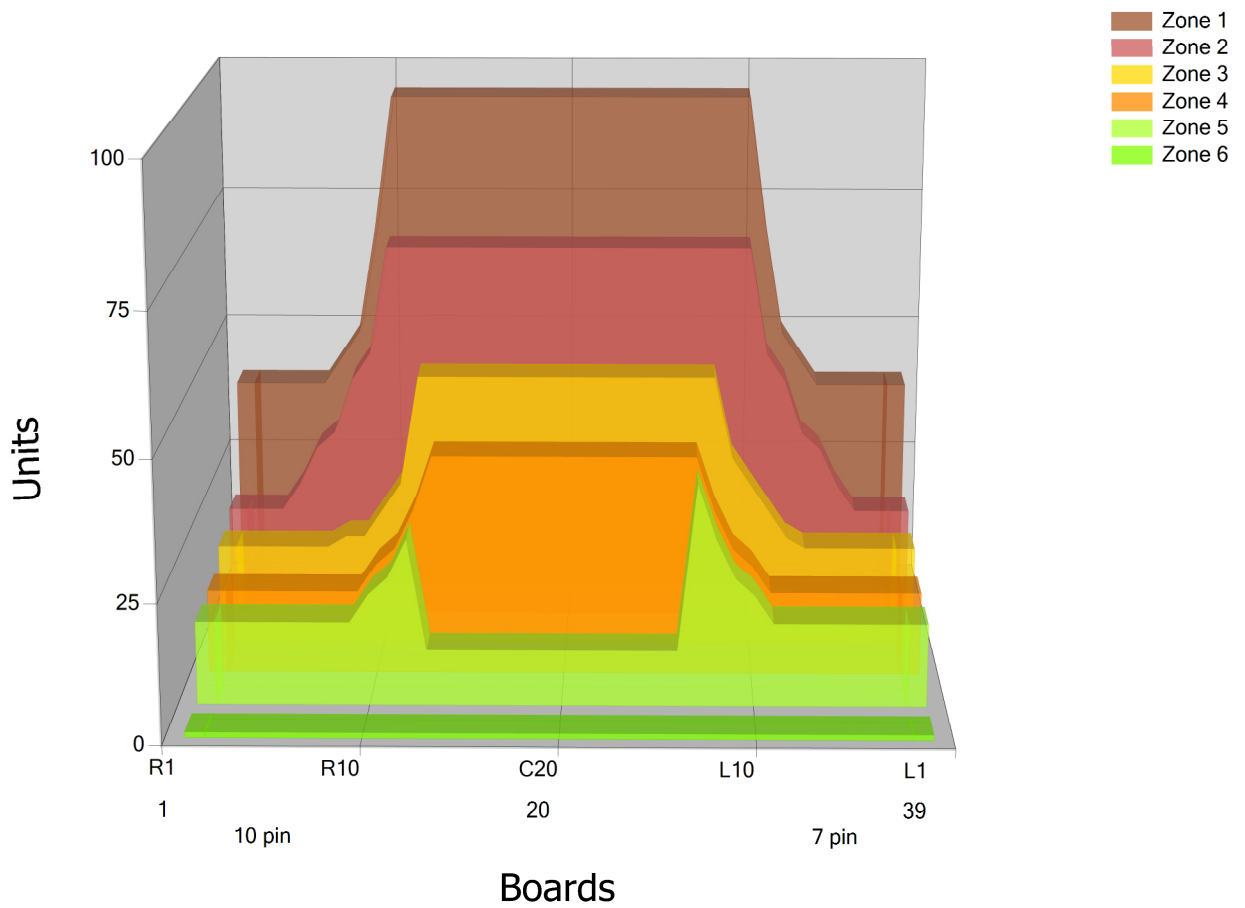

LOHE1-44

Conditioner:

Cleaner:

Zone Configuration

Cleaner Transition

Mode: Clean and Condition

Speed: Quick Clean

Start Cleaner Spray: 0 Feet

Start Squeegee: 0 Feet

Start Conditioning: 6 Inches

Split Pattern: No

Zone 1	Avg	Ratio	Zone 2	Avg	Ratio
Left	41.0	2.3 : 1	Left	26.4	2.7 : 1
Right	41.0	2.3 : 1	Right	26.4	2.7 : 1
Center	95.0		Center	70.0	

Zone 3	Avg	Ratio	Zone 4	Avg	Ratio
Left	18.0	2.8 : 1	Left	15.0	2.7 : 1
Right	18.0	2.8 : 1	Right	15.0	2.7 : 1
Center	50.0		Center	40.0	

Zone 5	Avg	Ratio	Zone 6	Avg	Ratio
Left	15.0	0.7 : 1	Left	1.0	1.0 : 1
Right	15.0	0.7 : 1	Right	1.0	1.0 : 1
Center	10.0		Center	1.0	