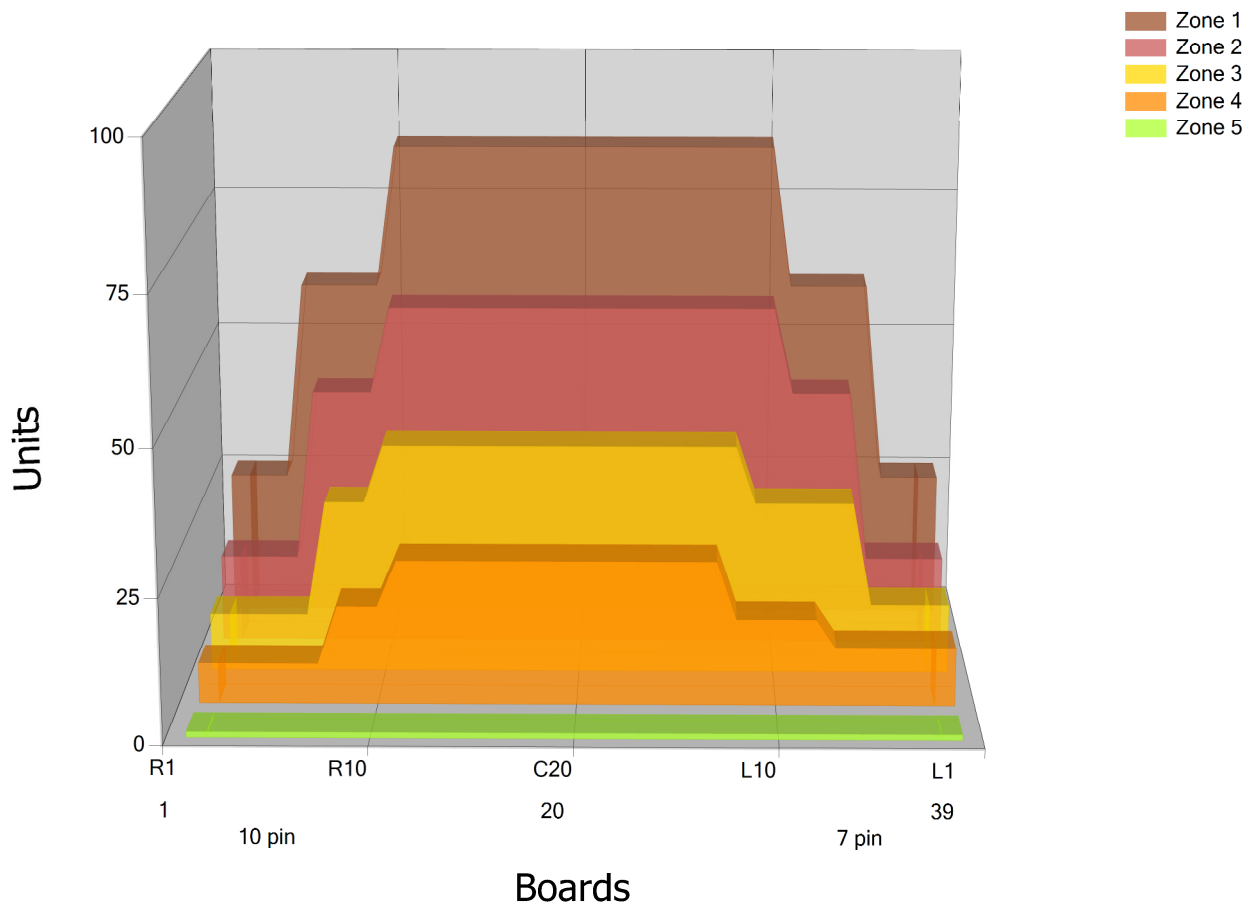

# LOHE 2-37.5

Conditioner:

Cleaner:

## Zone Configuration

Cleaner Transition

Mode: Clean and Condition

Speed: Quick Clean

Start Cleaner Spray: 0 Feet

Start Squeegee: 0 Feet

Start Conditioning: 6 Inches

Split Pattern: No

Zone 1	Avg	Ratio	Zone 2	Avg	Ratio
Left	46.0	1.8 : 1	Left	27.0	2.2 : 1
Right	46.0	1.8 : 1	Right	27.0	2.2 : 1
Center	85.0		Center	60.0	

Zone 3	Avg	Ratio	Zone 4	Avg	Ratio
Left	19.2	2.1 : 1	Left	10.0	2.5 : 1
Right	14.0	2.1 : 1	Right	7.0	2.5 : 1
Center	40.0		Center	25.0	

Zone 5	Avg	Ratio
Left	1.0	1.0 : 1
Right	1.0	1.0 : 1
Center	1.0	