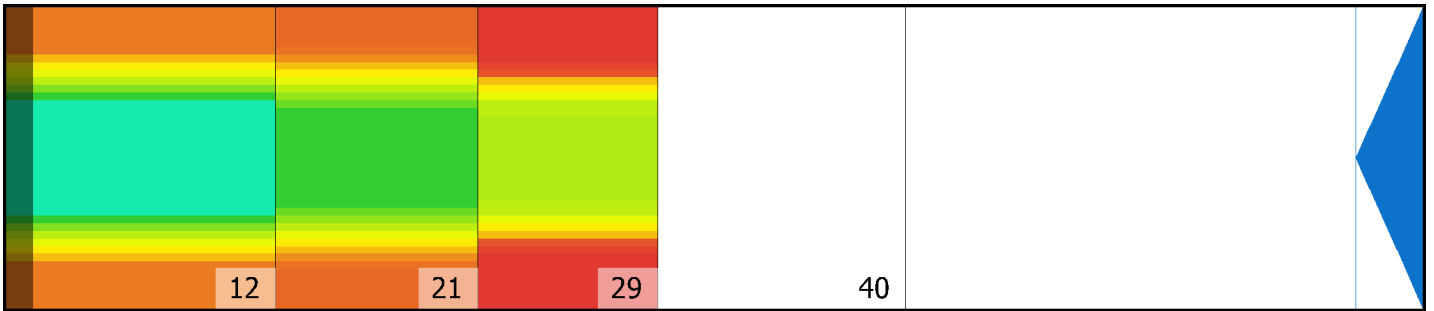

FIRMALIIGA

Conditioner:

Cleaner:

Zone Configuration

Cleaner Transition

Mode: Clean and Condition

Speed: Max Clean

Start Cleaner Spray: 0 Feet

Start Squeegee: 0 Feet

Start Conditioning: 12 Inches

Split Pattern: No

Zone 1	Avg	Ratio	Zone 2	Avg	Ratio
Left	12.4	5.2 : 1	Left	10.0	5.0 : 1
Right	12.4	5.2 : 1	Right	10.0	5.0 : 1
Center	65.0		Center	50.0	

Zone 3	Avg	Ratio	Zone 4	Avg	Ratio
Left	4.0	8.8 : 1	Left	0.0	1.0 : 1
Right	4.0	8.8 : 1	Right	0.0	1.0 : 1
Center	35.0		Center	0.0	