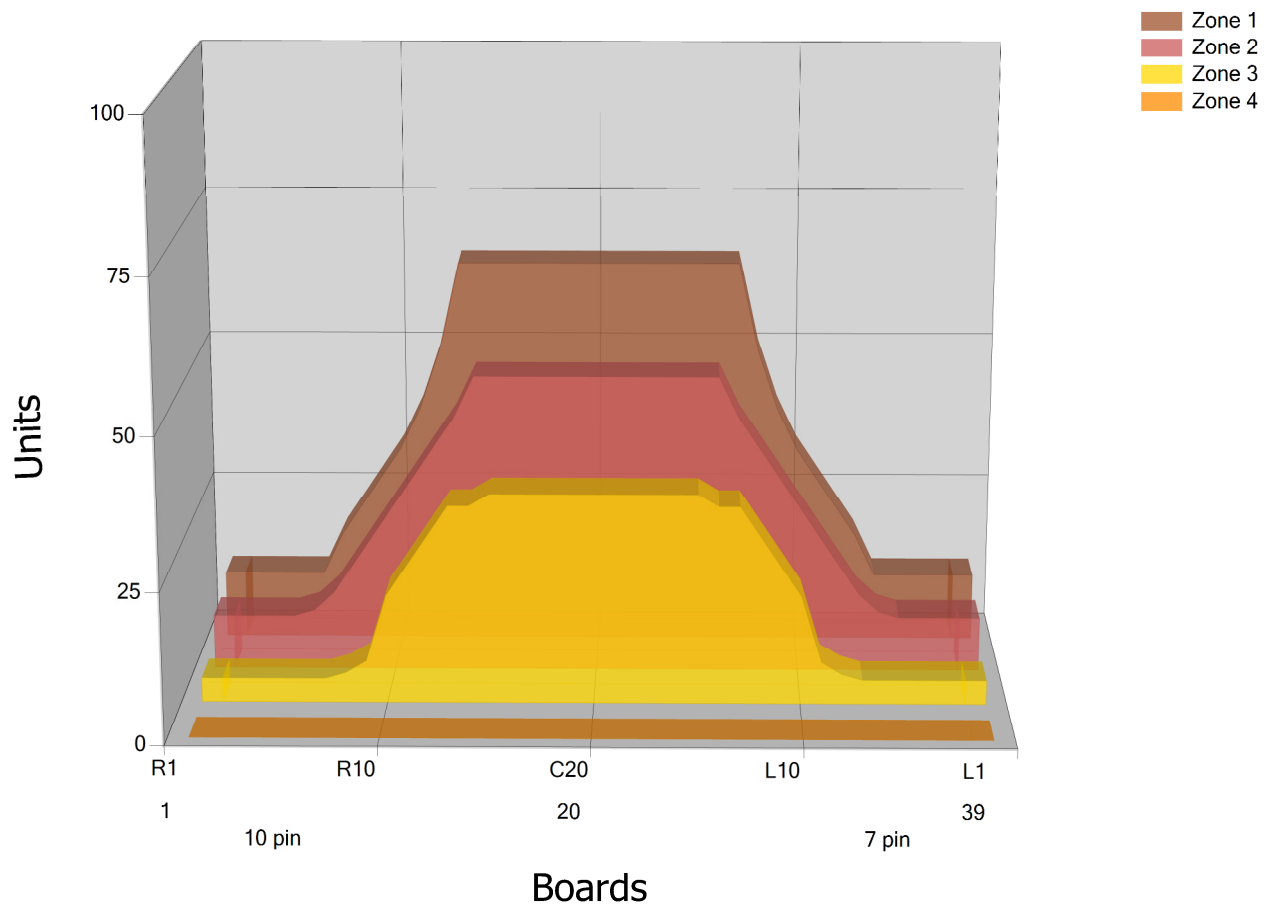

FIRMALIIGA

Conditioner:

Cleaner:

Zone Configuration

Cleaner Transition

Mode: Clean and Condition

Speed: Max Clean

Start Cleaner Spray: 0 Feet

Start Squeegee: 0 Feet

Start Conditioning: 12 Inches

Split Pattern: No

Zone 1	Avg	Ratio	Zone 2	Avg	Ratio
Left	12.4	5.2 : 1	Left	10.0	5.0 : 1
Right	12.4	5.2 : 1	Right	10.0	5.0 : 1
Center	65.0		Center	50.0	

Zone 3	Avg	Ratio	Zone 4	Avg	Ratio
Left	4.0	8.8 : 1	Left	0.0	1.0 : 1
Right	4.0	8.8 : 1	Right	0.0	1.0 : 1
Center	35.0		Center	0.0	