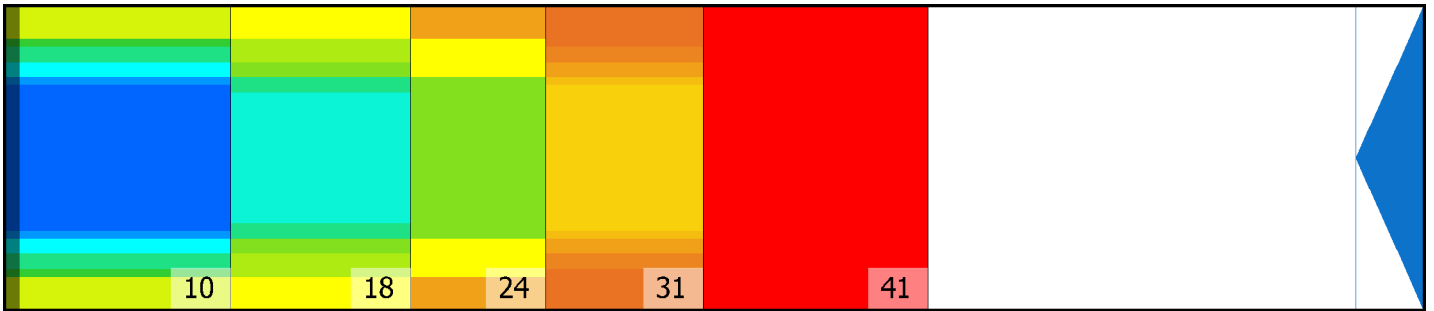

## Zone Configuration

Cleaner Transition

Mode: Clean and Condition

Speed: Quick Clean

Start Cleaner Spray: 0 Feet

Start Squeegee: 0 Feet

Start Conditioning: 6 Inches

Split Pattern: No

Zone 1	Avg	Ratio	Zone 2	Avg	Ratio
Left	46.0	2.0 : 1	Left	31.0	2.3 : 1
Right	46.0	2.0 : 1	Right	31.0	2.3 : 1
Center	90.0		Center	70.0	

Zone 3	Avg	Ratio	Zone 4	Avg	Ratio
Left	21.0	1.9 : 1	Left	10.8	1.9 : 1
Right	21.0	1.9 : 1	Right	10.8	1.9 : 1
Center	40.0		Center	20.0	

Zone 5	Avg	Ratio
Left	1.0	1.0 : 1
Right	1.0	1.0 : 1
Center	1.0	