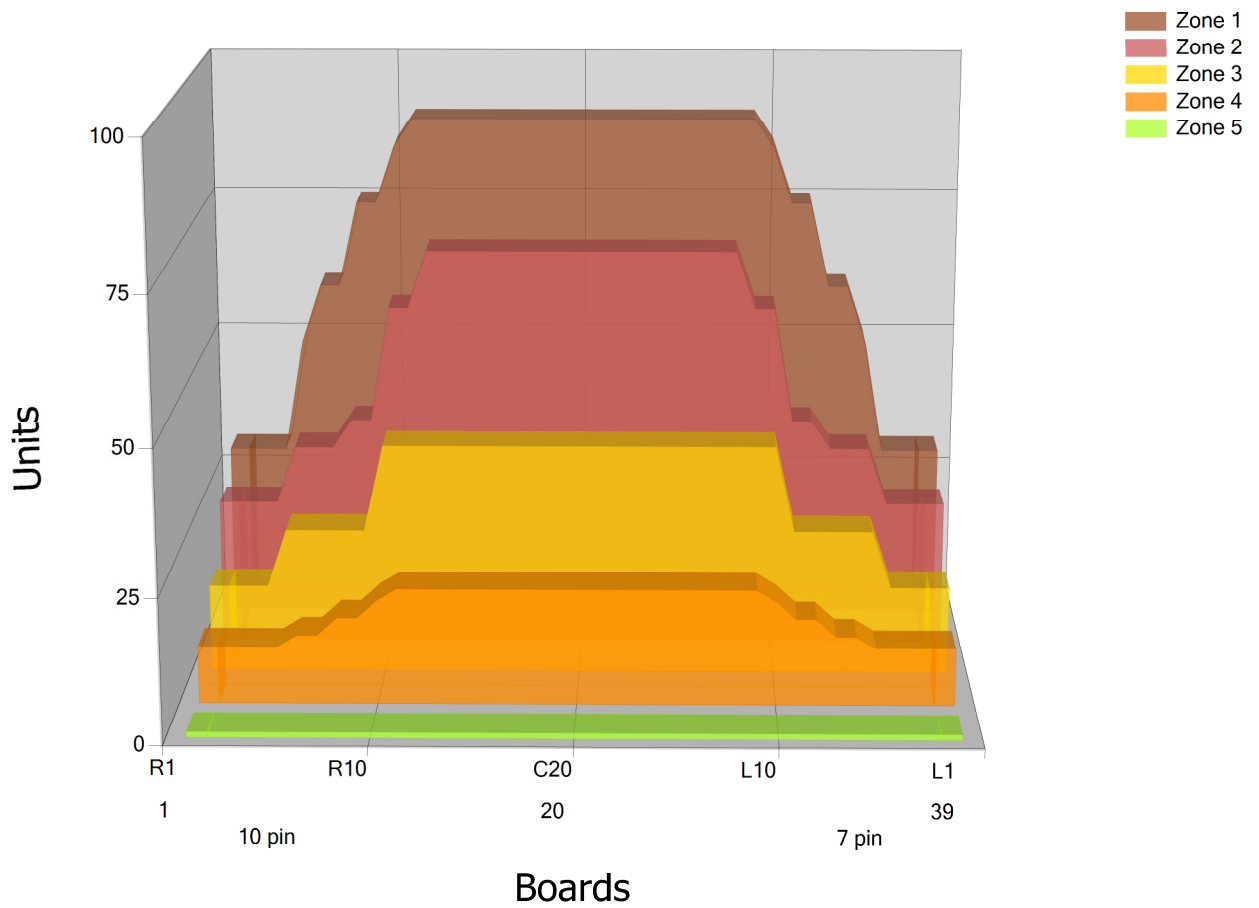

# EO17

Conditioner:

Cleaner:

## Zone Configuration

Cleaner Transition

Mode: Clean and Condition

Speed: Quick Clean

Start Cleaner Spray: 0 Feet

Start Squeegee: 0 Feet

Start Conditioning: 6 Inches

Split Pattern: No

Zone 1	Avg	Ratio	Zone 2	Avg	Ratio
Left	46.0	2.0 : 1	Left	31.0	2.3 : 1
Right	46.0	2.0 : 1	Right	31.0	2.3 : 1
Center	90.0		Center	70.0	

Zone 3	Avg	Ratio	Zone 4	Avg	Ratio
Left	21.0	1.9 : 1	Left	10.8	1.9 : 1
Right	21.0	1.9 : 1	Right	10.8	1.9 : 1
Center	40.0		Center	20.0	

Zone 5	Avg	Ratio
Left	1.0	1.0 : 1
Right	1.0	1.0 : 1
Center	1.0	