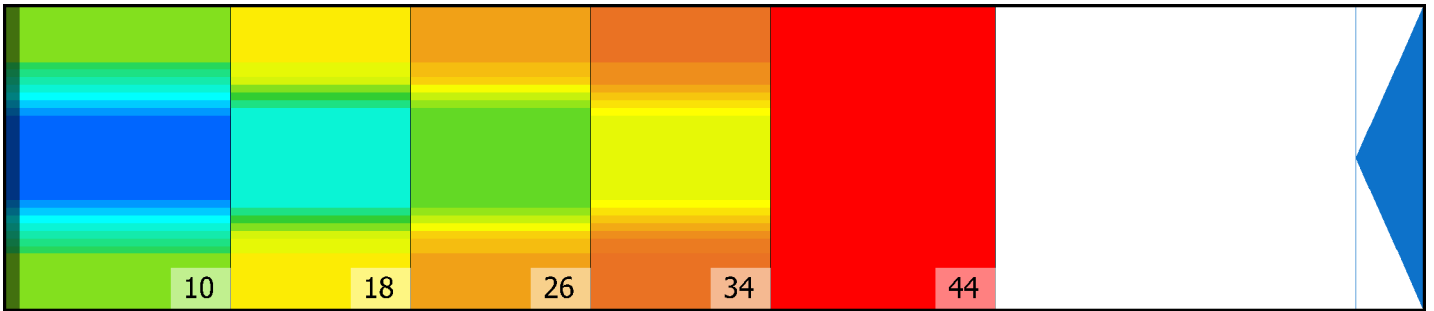

## Zone Configuration

Cleaner Transition

Mode: Clean and Condition

Speed: Max Clean

Start Cleaner Spray: 0 Feet

Start Squeegee: 0 Feet

Start Conditioning: 6 Inches

Split Pattern: No

Zone 1	Avg	Ratio	Zone 2	Avg	Ratio
Left	40.0	2.3 : 1	Left	23.0	3.0 : 1
Right	40.0	2.3 : 1	Right	23.0	3.0 : 1
Center	90.0		Center	70.0	

Zone 3	Avg	Ratio	Zone 4	Avg	Ratio
Left	15.0	2.9 : 1	Left	10.0	2.8 : 1
Right	15.0	2.9 : 1	Right	10.0	2.8 : 1
Center	44.0		Center	28.0	

Zone 5	Avg	Ratio
Left	1.0	1.0 : 1
Right	1.0	1.0 : 1
Center	1.0	