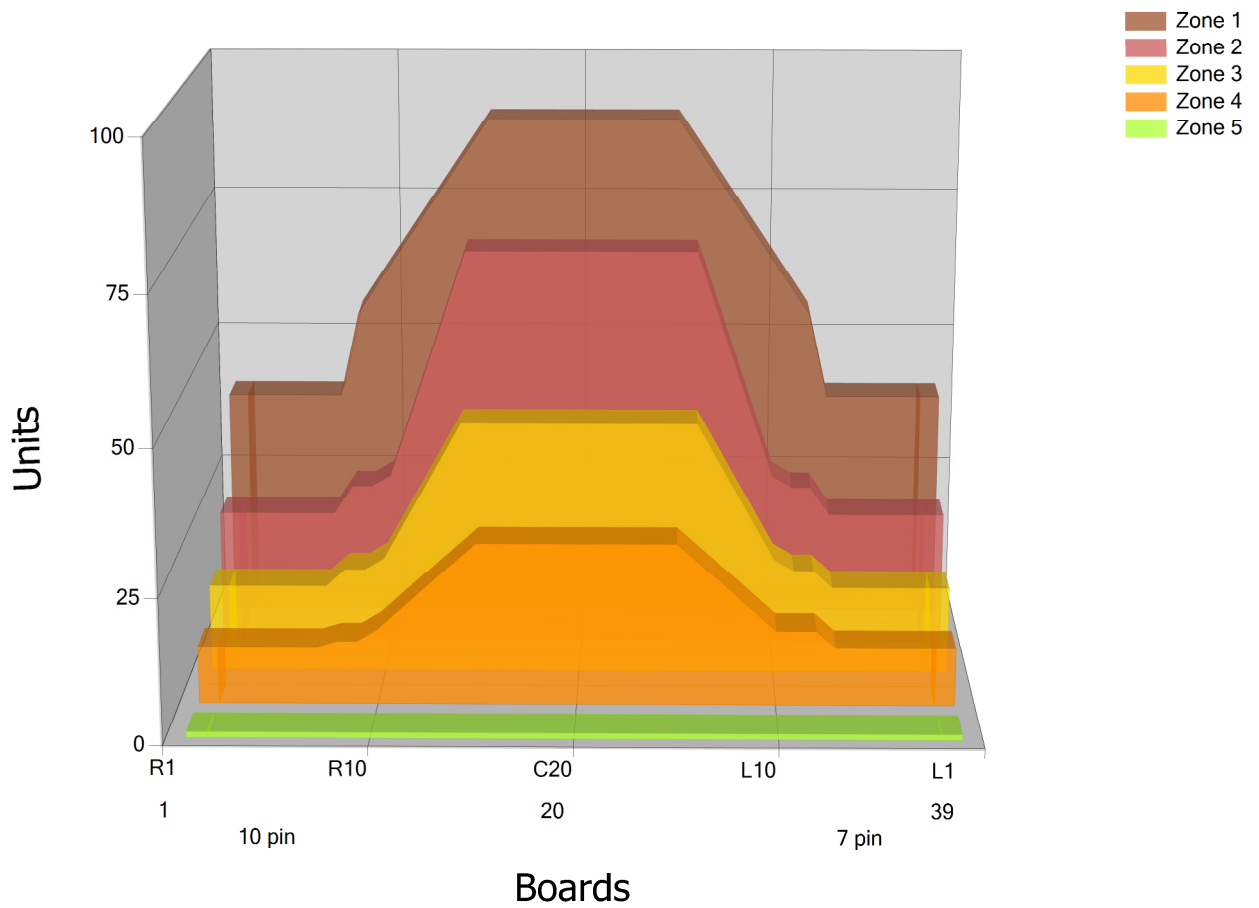

# EMV18-44

Conditioner:

Cleaner:

## Zone Configuration

Cleaner Transition

Mode: Clean and Condition

Speed: Max Clean

Start Cleaner Spray: 0 Feet

Start Squeegee: 0 Feet

Start Conditioning: 6 Inches

Split Pattern: No

Zone 1	Avg	Ratio	Zone 2	Avg	Ratio
Left	40.0	2.3 : 1	Left	23.0	3.0 : 1
Right	40.0	2.3 : 1	Right	23.0	3.0 : 1
Center	90.0		Center	70.0	

Zone 3	Avg	Ratio	Zone 4	Avg	Ratio
Left	15.0	2.9 : 1	Left	10.0	2.8 : 1
Right	15.0	2.9 : 1	Right	10.0	2.8 : 1
Center	44.0		Center	28.0	

Zone 5	Avg	Ratio
Left	1.0	1.0 : 1
Right	1.0	1.0 : 1
Center	1.0	