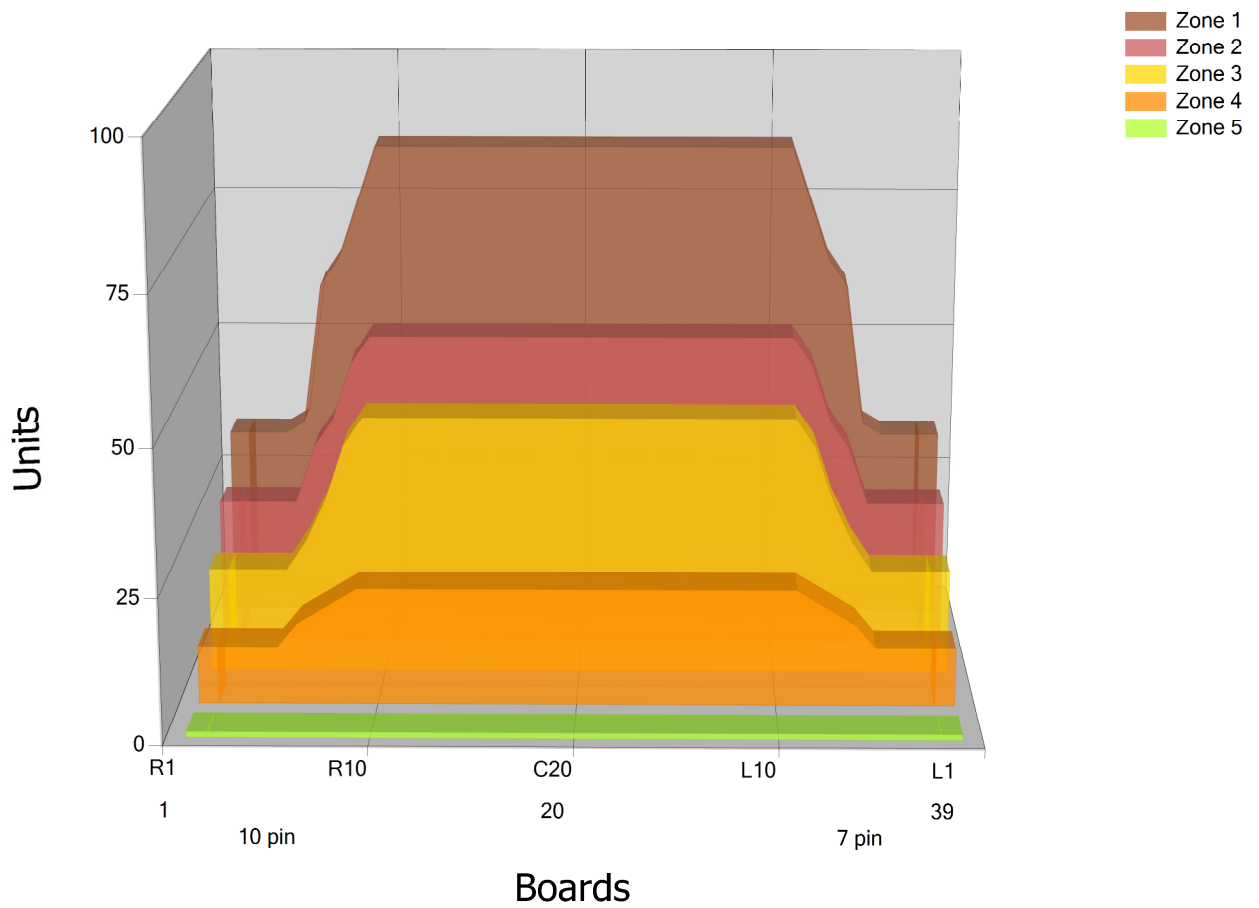

EMV18-33

Conditioner:

Cleaner:

Zone Configuration

Cleaner Transition

Mode: Clean and Condition

Speed: Max Clean

Start Cleaner Spray: 0 Feet

Start Squeegee: 0 Feet

Start Conditioning: 6 Inches

Split Pattern: No

| Zone 1 | Avg | Ratio | Zone 2 | Avg | Ratio |
|--------|------|---------|--------|------|---------|
| Left | 45.2 | 1.9 : 1 | Left | 30.0 | 1.8 : 1 |
| Right | 45.2 | 1.9 : 1 | Right | 30.0 | 1.8 : 1 |
| Center | 85.0 | | Center | 55.0 | |

| Zone 3 | Avg | Ratio | Zone 4 | Avg | Ratio |
|--------|------|---------|--------|------|---------|
| Left | 21.4 | 2.1 : 1 | Left | 12.0 | 1.7 : 1 |
| Right | 21.4 | 2.1 : 1 | Right | 12.0 | 1.7 : 1 |
| Center | 45.0 | | Center | 20.0 | |

| Zone 5 | Avg | Ratio |
|--------|-----|---------|
| Left | 1.0 | 1.0 : 1 |
| Right | 1.0 | 1.0 : 1 |
| Center | 1.0 | |