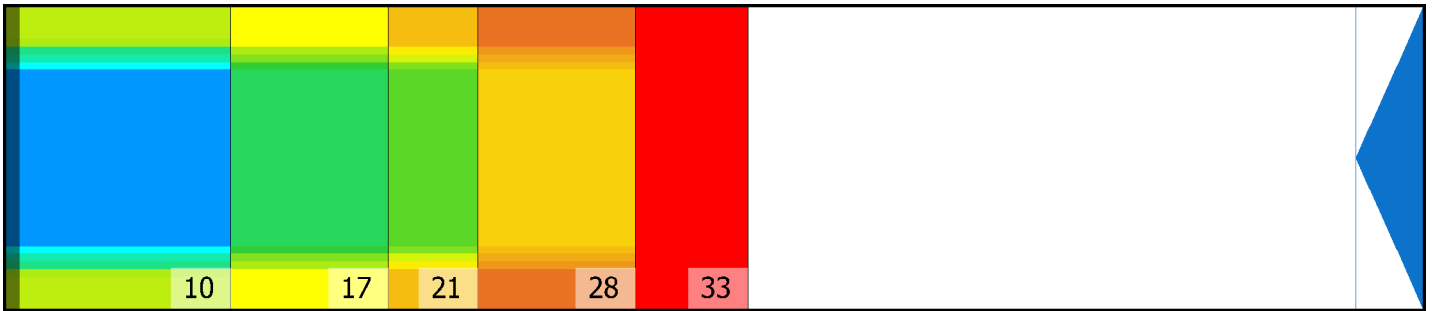

EMV18-33

Conditioner:

Cleaner:

Zone Configuration

Cleaner Transition

Mode: Clean and Condition

Speed: Max Clean

Start Cleaner Spray: 0 Feet

Start Squeegee: 0 Feet

Start Conditioning: 6 Inches

Split Pattern: No

| Zone 1 | Avg | Ratio | Zone 2 | Avg | Ratio |
|--------|------|---------|--------|------|---------|
| Left | 45.2 | 1.9 : 1 | Left | 30.0 | 1.8 : 1 |
| Right | 45.2 | 1.9 : 1 | Right | 30.0 | 1.8 : 1 |
| Center | 85.0 | | Center | 55.0 | |

| Zone 3 | Avg | Ratio | Zone 4 | Avg | Ratio |
|--------|------|---------|--------|------|---------|
| Left | 21.4 | 2.1 : 1 | Left | 12.0 | 1.7 : 1 |
| Right | 21.4 | 2.1 : 1 | Right | 12.0 | 1.7 : 1 |
| Center | 45.0 | | Center | 20.0 | |

| Zone 5 | Avg | Ratio |
|--------|-----|---------|
| Left | 1.0 | 1.0 : 1 |
| Right | 1.0 | 1.0 : 1 |
| Center | 1.0 | |