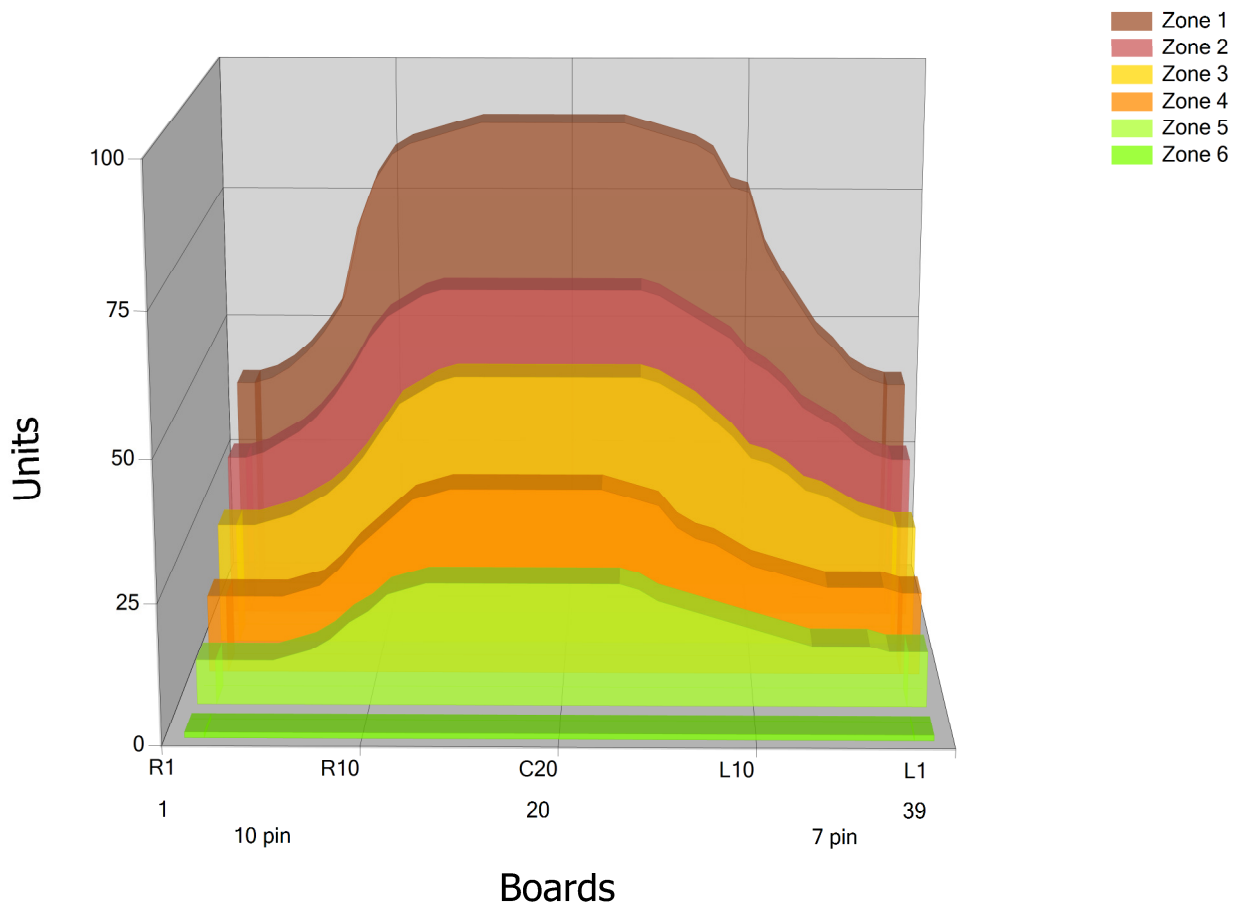

BRUNSWICK12

Conditioner:

Cleaner:

Zone Configuration

Cleaner Transition

Mode: Clean and Condition

Speed: Quick Clean

Start Cleaner Spray: 0 Feet

Start Squeegee: 0 Feet

Start Conditioning: 6 Inches

Split Pattern: No

Zone 1	Avg	Ratio	Zone 2	Avg	Ratio
Left	47.2	1.9 : 1	Left	35.6	1.7 : 1
Right	47.0	1.9 : 1	Right	35.8	1.7 : 1
Center	90.0		Center	62.0	

Zone 3	Avg	Ratio	Zone 4	Avg	Ratio
Left	26.0	1.9 : 1	Left	16.2	2.1 : 1
Right	24.6	1.9 : 1	Right	14.6	2.1 : 1
Center	50.0		Center	34.0	

Zone 5	Avg	Ratio	Zone 6	Avg	Ratio
Left	10.8	2.0 : 1	Left	1.0	1.0 : 1
Right	8.6	2.0 : 1	Right	1.0	1.0 : 1
Center	22.0		Center	1.0	