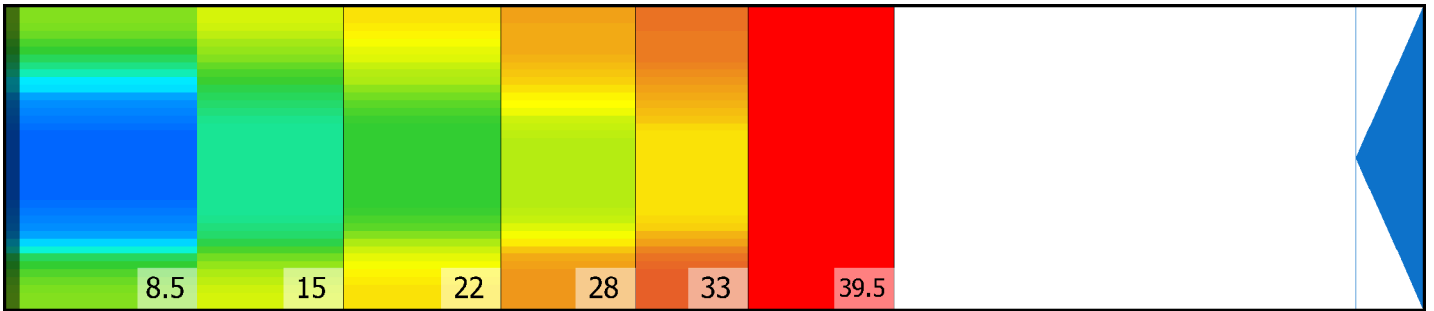

BRUNSWICK12

Conditioner:

Cleaner:

Zone Configuration

Cleaner Transition

Mode: Clean and Condition

Speed: Quick Clean

Start Cleaner Spray: 0 Feet

Start Squeegee: 0 Feet

Start Conditioning: 6 Inches

Split Pattern: No

Zone 1	Avg	Ratio	Zone 2	Avg	Ratio
Left	47.2	1.9 : 1	Left	35.6	1.7 : 1
Right	47.0	1.9 : 1	Right	35.8	1.7 : 1
Center	90.0		Center	62.0	

Zone 3	Avg	Ratio	Zone 4	Avg	Ratio
Left	26.0	1.9 : 1	Left	16.2	2.1 : 1
Right	24.6	1.9 : 1	Right	14.6	2.1 : 1
Center	50.0		Center	34.0	

Zone 5	Avg	Ratio	Zone 6	Avg	Ratio
Left	10.8	2.0 : 1	Left	1.0	1.0 : 1
Right	8.6	2.0 : 1	Right	1.0	1.0 : 1
Center	22.0		Center	1.0	