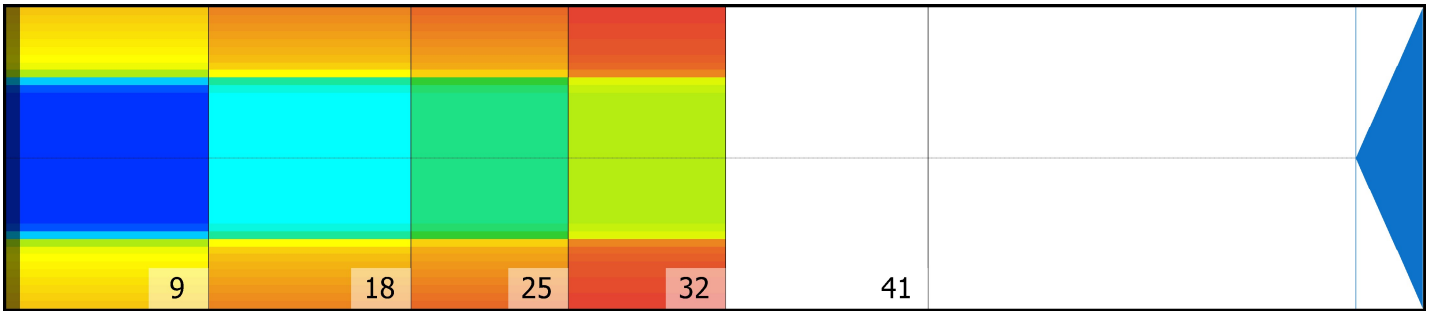

CROWN JEWEL

Conditioner:

Cleaner:

Zone Configuration

Cleaner Transition

Mode: Clean and Condition

Speed: Max Clean

Start Cleaner Spray: 0 Feet

Start Squeegee: 0 Feet

Start Conditioning: 6 Inches

Split Pattern: No

Zone 1	Avg	Ratio	Zone 2	Avg	Ratio
Left	23.0	4.1 : 1	Left	16.0	4.7 : 1
Right	23.0	4.1 : 1	Right	16.0	4.7 : 1
Center	95.0		Center	75.0	

Zone 3	Avg	Ratio	Zone 4	Avg	Ratio
Left	13.0	4.6 : 1	Left	6.8	5.0 : 1
Right	13.0	4.6 : 1	Right	6.8	5.0 : 1
Center	60.0		Center	34.0	

Zone 5	Avg	Ratio
Left	0.0	1.0 : 1
Right	0.0	1.0 : 1
Center	0.0	