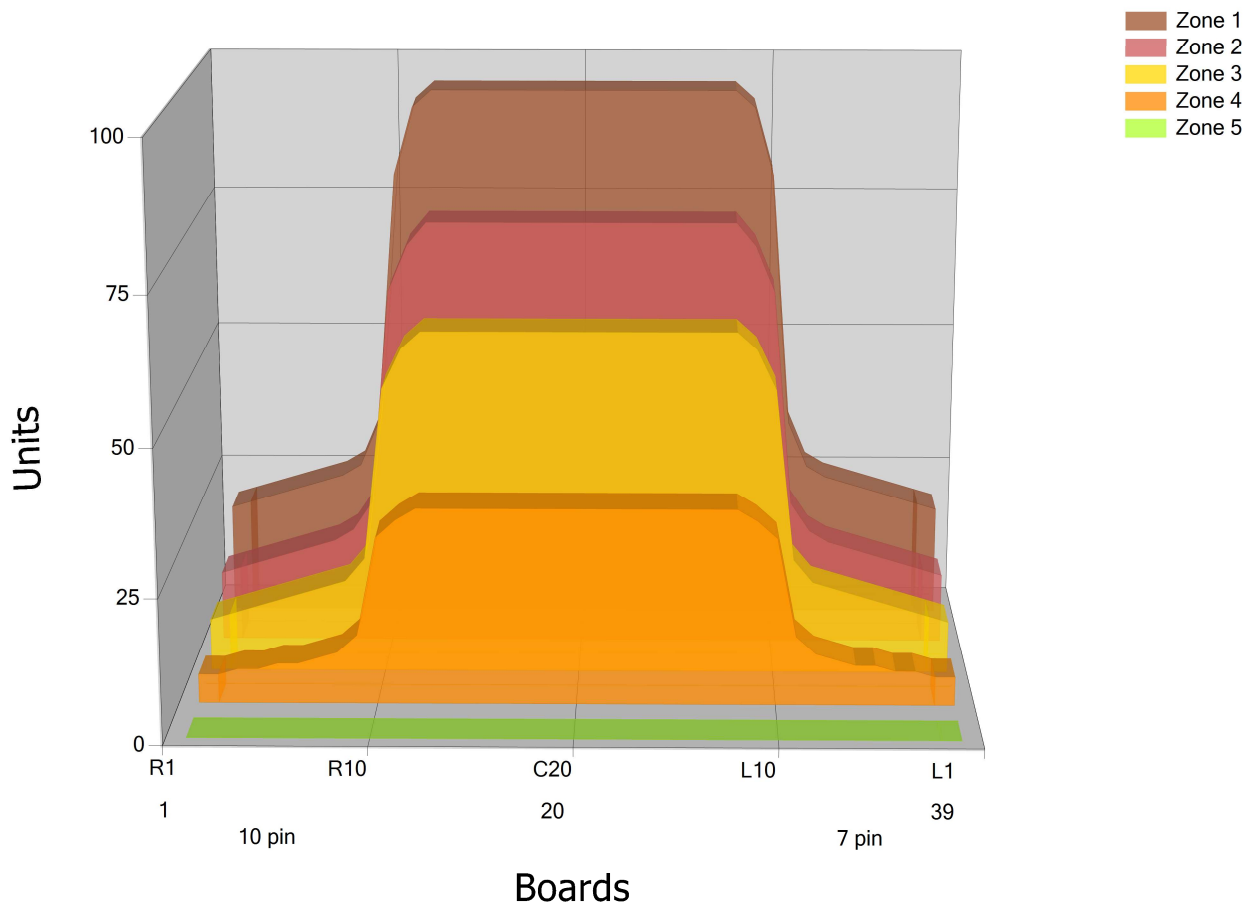

CROWN JEWEL

Conditioner:

Cleaner:

Zone Configuration

Cleaner Transition

Mode: Clean and Condition

Speed: Max Clean

Start Cleaner Spray: 0 Feet

Start Squeegee: 0 Feet

Start Conditioning: 6 Inches

Split Pattern: No

Zone 1	Avg	Ratio	Zone 2	Avg	Ratio
Left	23.0	4.1 : 1	Left	16.0	4.7 : 1
Right	23.0	4.1 : 1	Right	16.0	4.7 : 1
Center	95.0		Center	75.0	

Zone 3	Avg	Ratio	Zone 4	Avg	Ratio
Left	13.0	4.6 : 1	Left	6.8	5.0 : 1
Right	13.0	4.6 : 1	Right	6.8	5.0 : 1
Center	60.0		Center	34.0	

Zone 5	Avg	Ratio
Left	0.0	1.0 : 1
Right	0.0	1.0 : 1
Center	0.0	